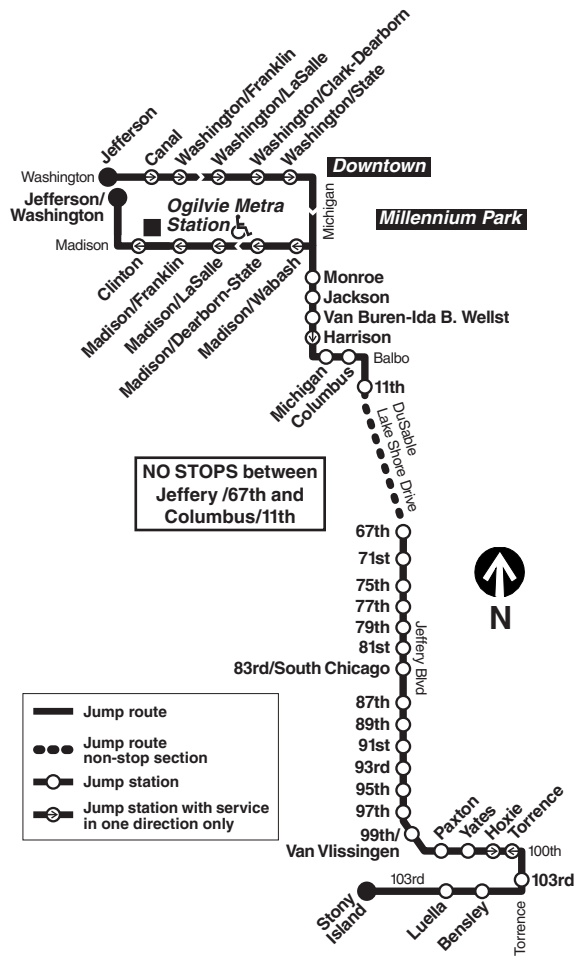

Federal law requires priority seating be designated for seniors and people with disabilities. **Please stand up** and yield these seats when needed for qualifying riders or when asked.

Schedules and other info in this timetable are subject to change. CTA does not assume responsibility for errors in timetables nor for inconvenience or damage resulting from delays.

Pay close attention to destination signs and announcements when boarding; added service may sometimes be provided over portions of this or any bus route and some trips can end before the furthest terminal on a line depending on service needs or time of day.

Bicycle racks are installed on the front of all CTA buses and are allowed on CTA trains during certain hours. See our [Bike & Ride brochure](#) or webpage for help on how to use racks and more.

Know before you go: Get alerts from us by text or e-mail about planned service changes every week or instant alerts for unplanned reroutes and disruptions. Sign up for CTA Updates today at transitchicago.com/updates.

For more travel information, use the Ventra app or call the RTA Travel Information Center at 312-836-7000. *Para obtener mayor información, en Español, llame al Centro de Información a 312-836-7000.*

Chicago Transit Authority

J14 Jeffery Jump

Effective Jun. 9, 2024

All CTA buses are accessible

transitchicago.com/bus/J14

Monday thru Friday

#J14 Jeffery Jump

Northbound

LV 103rd/ Stony Island	93rd/ Jeffery	79th/ Jeffery	67th/ Jeffery	Madison/ Wabash	AR Washington/ Jefferson
3:45 a	3:55 a	4:01 a	4:08 a	4:24 a	4:32 J
4:00	4:10	4:16	4:23	4:39	4:47 J
4:15	4:25	4:31	4:38	4:55	5:02 J
4:29	4:39	4:46	4:52	5:09	5:17 J
4:42	4:52	4:59	5:06	5:23	5:33
4:54	5:04	5:11	5:18	5:35	5:45
5:05	5:15	5:23	5:29	5:48	5:57
5:15	5:25	5:33	5:39	5:58	6:07
5:24	5:35	5:42	5:49	6:08	6:17
5:32	5:43	5:50	5:58	6:16	6:25 J
5:39	5:50	5:58	6:05	6:24	6:34
5:46	5:57	6:05	6:13	6:31	6:41
5:53	6:04	6:12	6:20	6:38	6:48
5:59	6:11	6:19	6:27	6:46	6:56
6:06	6:18	6:26	6:34	6:53	7:04
6:12	6:24	6:32	6:40	7:00	7:11
6:17	6:29	6:38	6:46	7:06	7:15 J
6:23	6:35	6:43	6:51	7:12	7:22
6:28	6:40	6:48	6:56	7:18	7:28
6:32	6:44	6:53	7:02	7:23	7:34
6:37	6:49	6:58	7:06	7:28	7:39
6:41	6:53	7:02	7:11	7:34	7:43 J
-----	6:58	7:07	7:15	7:38	7:49
6:50	7:02	7:11	7:20	7:43	7:53
6:55	7:07	7:16	7:24	7:48	7:57 J
6:59	7:11	7:20	7:29	7:52	8:03
7:04	7:16	7:25	7:33	7:57	8:06 J
7:09	7:21	7:31	7:39	8:04	8:15
7:14	7:26	7:36	7:44	8:09	8:20
7:19	7:31	7:41	7:49	8:14	8:23 J
7:24	7:36	7:46	7:54	8:19	8:31
7:29	7:42	7:51	8:00	8:25	8:36
-----	7:48	7:57	8:06	8:31	8:42
7:41	7:54	8:03	8:12	8:37	8:46 J
7:47	8:00	8:09	8:18	8:43	8:54
-----	8:06	8:15	8:24	8:49	8:58 J
7:59	8:12	8:21	8:30	8:55	9:04 J
-----	8:17	8:26	8:35	9:00	9:11
8:11	8:23	8:32	8:41	9:06	9:15 J
-----	8:29	8:38	8:47	9:12	9:23
8:23	8:35	8:44	8:53	9:17	9:26 J
-----	8:42	8:51	9:00	9:22	9:31 J
8:37	8:49	8:58	9:07	9:29	9:40
-----	8:57	9:05	9:14	9:35	9:44 J
8:54	9:05	9:14	9:22	9:42	9:52
9:03	9:14	9:23	9:31	9:50	9:59 J
9:12	9:24	9:32	9:41	10:00	10:10
9:22	9:34	9:42	9:51	10:10	10:20
9:32	9:44	9:52	10:01	10:20	10:28 J
9:42	9:54	10:02	10:11	10:30	10:40
9:52	10:04	10:12	10:21	10:40	10:50
10:02	10:14	10:22	10:31	10:50	10:58 J
10:12	10:24	10:32	10:41	11:00	11:10
10:23	10:34	10:43	10:51	11:10	11:20
10:33	10:45	10:53	11:01	11:20	11:29 J
10:44	10:55	11:04	11:12	11:30	11:41
10:54	11:06	11:14	11:22	11:41	11:51
11:05	11:16	11:25	11:33	11:52	12:01 J
11:15	11:27	11:35	11:44	12:03 p	12:13
11:26	11:37	11:46	11:54	12:13	12:24
11:36	11:48	11:56	12:05 p	12:24	12:33 J
11:47	11:58	12:07 p	12:15	12:34	12:45

then every 10 to 15 minutes until

6:30 p	6:41 p	6:49	6:56	7:15	7:23
6:46	6:57	7:05	7:12	7:31	7:39
7:03	7:14	7:22	7:29	7:48	7:56

then every 19 to 20 minutes until

9:40	9:50	9:58	10:04	10:22	10:30
10:00	10:10	10:18	10:24	10:42	10:50
10:20	10:30	10:37	10:43	11:00	11:08

J - trip ends at Madison/Jefferson at time shown

Southbound

LV Wash- ington/ Jefferson	Monroe/ Wabash	67th/ Jeffery	79th/ Jeffery	87th/ Jeffery	AR 103rd/ Stony Island
5:38 a	5:46 a	6:02 a	6:08 a	6:11 a	6:23 a
6:02	6:11	6:28	6:34	6:38	6:50
6:22	6:32	6:49	6:55	6:59	7:12
6:39	6:50	7:08	7:15	7:19	7:32
6:54	7:06	7:25	7:33	7:37	7:50
7:08	7:20	7:39	7:47	7:51	8:04
7:21	7:34	7:52	8:00	8:04	8:18
7:35	7:47	8:06	8:14	8:18	8:31
7:47	8:00	8:18	8:26	8:30	8:44

then every 13 to 16 minutes until