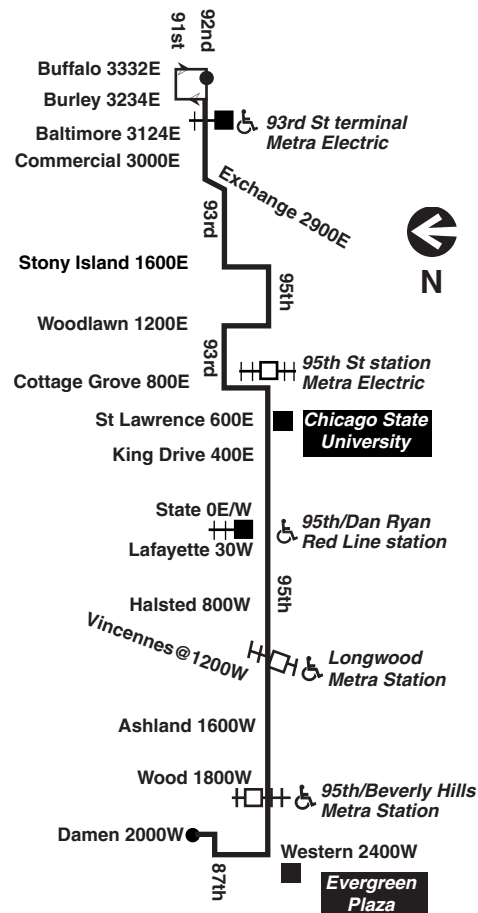

Additional notes:

All CTA buses are accessible. For accessibility help or to report concerns at stops, contact CTA Customer Service at transitchicago.com/feedback.

Federal law requires priority seating be designated for seniors and people with disabilities. **Please stand up** and yield these seats when needed for qualifying riders or when asked.

Schedules and other info in this timetable are subject to change. CTA does not assume responsibility for errors in timetables nor for inconvenience or damage resulting from delays.

Pay close attention to destination signs and announcements when boarding; added service may sometimes be provided over portions of this or any bus route and some trips can end before the furthest terminal on a line depending on service needs or time of day.

Bicycle racks are installed on the front of all CTA buses and are allowed on CTA trains during certain hours. See our [Bike & Ride brochure](#) or webpage for help on how to use racks and more.

Know before you go: Get alerts from us by text or e-mail about planned service changes every week or instant alerts for unplanned reroutes and disruptions. Sign up for CTA Updates today at transitchicago.com/updates.

For more travel information, use the Ventra app or call the RTA Travel Information Center at 312-836-7000. *Para obtener mayor información, en Español, llame al Centro de Información a 312-836-7000.*

95 95th

Effective Jun. 9, 2024

All CTA buses are accessible

transitchicago.com/bus/95

Eastbound

LV 87th/ Damen	95th/ Western	95th/ Ashland	95th/ Dan Ryan Red Line	95th/ Stony Island	AR 92nd/ Buffalo
----	----	----	3:21 a	3:31 a	3:40N
----	----	----	3:51	4:01	4:10N
----	----	----	4:21	4:31	4:39N
----	----	----	----	4:46	4:57
4:30 a	4:35 a	4:41 a	4:52	5:02	5:13
----	----	----	----	5:31	5:42
5:00	5:05	5:11	5:22	5:32	5:42
----	----	----	----	6:00	6:10
5:30	5:35	5:41	5:52	6:02	6:12
5:51	5:56	6:02	6:13	6:23	6:33
----	----	----	----	6:35	6:46
6:12	6:17	6:23	6:34	6:44	6:54
----	----	----	----	6:57	7:08
6:26	6:31	6:37	6:48	6:58	7:08
6:40	6:45	6:51	7:03	7:14	7:25
----	----	----	----	7:29	7:40
6:54	6:59	7:05	7:19	7:32	7:43
7:07	7:13	7:19	7:33	7:47	7:58
7:20	7:26	7:32	7:46	8:00	8:11
7:33	7:39	7:45	7:59	8:13	8:24
7:46	7:51	7:57	8:12	8:25	8:37
7:58	8:04	8:10	8:24	8:38	8:49
8:10	8:15	8:21	8:36	8:49	9:01
8:21	8:27	8:33	8:47	9:01	9:12
8:33	8:38	8:44	8:59	9:12	9:24
8:44	8:49	8:55	9:10	9:23	9:35
8:55	9:00	9:06	9:21	9:34	9:46
9:06	9:11	9:17	9:31	9:45	9:56
9:16	9:21	9:27	9:40	9:53	10:04
9:28	9:33	9:39	9:51	10:03	10:14
9:41	9:47	9:53	10:05	10:16	10:28
9:55	10:00	10:06	10:18	10:30	10:41
10:08	10:14	10:20	10:32	10:43	10:55

then every 12 to 14 minutes until

4:26 p	4:32 p	4:40 p	4:54 p	5:08 p	5:21 p
4:38	4:45	4:52	5:06	5:21	5:33
4:51	4:57	5:05	5:19	5:33	5:46
5:03	5:10	5:17	5:31	5:46	5:58
5:16	5:22	5:29	5:42	5:57	6:09
5:28	5:35	5:42	5:54	6:09	6:21
5:41	5:47	5:54	6:07	6:21	6:34
5:53	6:00	6:07	6:19	6:34	6:46
6:09	6:15	6:22	6:35	6:49	7:02
6:24	6:31	6:38	6:50	7:05	7:17
6:40	6:47	6:54	7:06	7:20	7:32
6:57	7:03	7:10	7:22	7:32	7:44
7:14	7:20	7:27	7:39	7:49	8:01
7:31	7:37	7:44	7:56	8:07	8:18
7:49	7:55	8:02	8:14	8:24	8:36
8:06	8:12	8:19	8:31	8:42	8:53
8:24	8:30	8:37	8:49	8:59	9:11
8:41	8:47	8:53	9:04	9:15	9:26
8:59	9:04	9:10	9:20	9:31	9:42
9:17	9:22	9:28	9:38	9:49	10:00
9:35	9:40	9:46	9:56	10:07	10:18
9:54	9:59	10:05	10:15	10:26	10:37
----	----	----	----	10:30	10:42
10:13	10:18	10:24	10:34	10:45	10:56
----	----	----	----	11:00	11:12
10:32	10:37	10:43	10:53	11:04	11:15
10:52	10:57	11:02	11:12	11:22	11:34
11:11	11:16	11:22	11:31	11:42	11:53
11:31	11:36	11:41	11:51	12:01 a	12:10 a
12:01 a	12:06 a	12:11 a	12:21 a	12:31	12:40N
12:31	12:36	12:41	12:51	1:01	1:10N
----	----	----	1:21	1:31	1:40N
----	----	----	1:51	2:01	2:10N
----	----	----	2:21	2:31	2:40N
----	----	----	2:51	3:01	3:10N

N - N5 South Shore Night Bus arrives/leaves 92nd/Commercial at time shown

Westbound