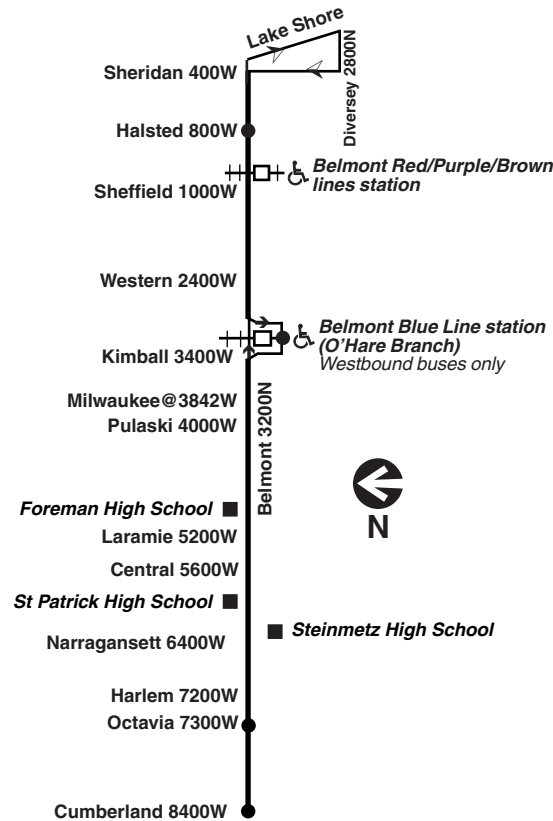

Additional notes:

All CTA buses are accessible. For accessibility help or to report concerns at stops, contact CTA Customer Service at transitchicago.com/feedback.

Federal law requires priority seating be designated for seniors and people with disabilities. **Please stand up** and yield these seats when needed for qualifying riders or when asked.

Schedules and other info in this timetable are subject to change. CTA does not assume responsibility for errors in timetables nor for inconvenience or damage resulting from delays.

Pay close attention to destination signs and announcements when boarding: added service may sometimes be provided over portions of this or any bus route and some trips can end before the furthest terminal on a line depending on service needs or time of day.

Bicycle racks are installed on the front of all CTA buses and are allowed on CTA trains during certain hours. See our Bike & Ride brochure or webpage for help on how to use racks and more.

Know before you go: Get alerts from us by text or e-mail about planned service changes every week or instant alerts for unplanned reroutes and disruptions. Sign up for CTA Updates today at transitchicago.com/updates.

For more travel information, use the Ventra app or call the RTA Travel Information Center at 312-836-7000. *Para obtener mayor información, en Español, llame al Centro de Información a 312-836-7000.*

77 Belmont

Effective Jun. 9, 2024

N77 overnight (owl) service between Halsted and Octavia

All CTA buses are accessible

transitchicago.com/bus/77

Monday thru Friday

#77 Belmont

Eastbound

LV Belmont/Cumberland	LV Belmont/Octavia	Belmont/Central	Belmont/Kimball	Belmont/Western	Belmont/Halsted	AR Diversey/Lake Shore Drive West
----	3:20N	3:30a	3:42a	3:48a	3:56a	----
----	3:45N	3:55	4:07	4:12	4:20	----
4:05a	4:09	4:19	4:34	4:39	4:47	----
----	----	----	4:44	4:50	4:59	----
4:21	4:26	4:36	4:51	4:58	5:10	5:15a
----	----	----	5:01	5:08	5:20	5:25
4:37	4:42	4:53	5:09	5:16	5:28	5:33
4:53	4:58	5:09	5:25	5:32	5:44	5:49
5:08	5:13	5:24	5:41	5:48	6:00	6:05
5:22	5:27	5:38	5:55	6:02	6:14	6:19
5:35	5:40	5:51	6:08	6:15	6:28	6:33
5:46	5:51	6:02	6:19	6:27	6:41	6:48
----	6:00	6:11	6:28	6:36	6:50	6:57
6:02	6:07	6:18	6:35	6:43	6:57	7:04
----	6:14	6:25	6:42	6:50	7:04	7:11
6:15	6:20	6:31	6:48	6:56	7:10	7:17
----	6:26	6:37	6:54	7:02	7:16	7:23
6:25	6:30	6:41	7:00	7:08	7:22	7:29
----	6:35	6:46	7:05	7:13	7:27	----
6:34	6:39	6:50	7:09	7:17	7:31	7:38

then every 10 to 15 minutes from Cumberland until and every 5 to 8 minutes from Central until

7:47	7:52	8:03	8:25	8:33	8:47	8:56
----	8:00	8:11	8:33	8:41	8:55	9:04
8:03	8:08	8:19	8:41	8:49	9:03	9:12

then every 9 to 15 minutes from Cumberland until

12:44p	12:50p	1:03p	1:21p	1:30p	1:45p	1:50p
----	----	1:13	1:31	1:40	1:55	2:00
1:02	1:08	1:21	1:39	1:47	2:02	2:07

then every 11 to 15 minutes from Cumberland until and every 3 to 8 minutes from Central until

then every 7 to 11 minutes from Cumberland until

5:20	5:26	5:39	5:58	6:08	6:24	6:29
5:32	5:38	5:52	6:11	6:21	6:37	6:43
5:45	5:51	6:05	6:24	6:34	6:50	6:56

then every 15 to 19 minutes from Cumberland until

then every 10 to 15 minutes to Cumberland until

and every 5 to 7 minutes to Central until then every 11 to 15 minutes to Cumberland until

5:28	5:38	5:54	6:04	6:27	6:39	6:44
5:35	5:45	6:01	6:11	6:34	6:46	----
5:44	5:54	6:10	6:20	6:43	6:55	7:00
5:53	6:03	6:19	6:29	6:52	7:04	7:09

then every 10 to 18 minutes to Cumberland until

12:09a	12:17a	12:29a	12:37a	12:49a	12:58a	1:02a
12:29	12:37	12:49	12:57	1:09	1:18	1:22
12:49	12:55	1:07	1:15	1:25	1:34	1:38
----	1:15	1:27	1:35	1:45	1:54	1:58
----	1:37	1:49	1:57	2:07	2:16	2:20
----	2:02N	2:14	2:22	2:32	2:41	----
----	2:32N	2:44	2:52	3:02	3:11	----

N - overnight (owl) service