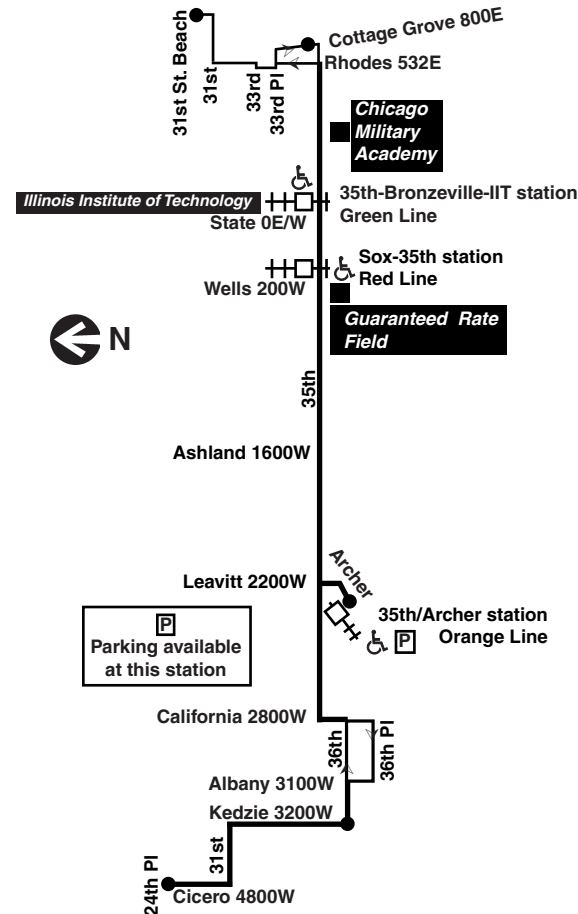

Federal law requires priority seating be designated for seniors and people with disabilities. **Please stand up** and yield these seats when needed for qualifying riders or when asked.

Schedules and other info in this timetable are subject to change. CTA does not assume responsibility for errors in timetables nor for inconvenience or damage resulting from delays.

Pay close attention to destination signs and announcements when boarding; added service may sometimes be provided over portions of this or any bus route and some trips can end before the furthest terminal on a line depending on service needs or time of day.

Bicycle racks are installed on the front of all CTA buses and are allowed on CTA trains during certain hours. See our Bike & Ride brochure or webpage for help on how to use racks and more.

Know before you go: Get alerts from us by text or e-mail about planned service changes every week or instant alerts for unplanned reroutes and disruptions. Sign up for CTA Updates today at transitchicago.com/updates.

For more travel information, use the Ventra app or call the RTA Travel Information Center at 312-836-7000. *Para obtener mayor información, en Español, llame al Centro de Información a 312-836-7000.*

Chicago Transit Authority

35 31st/35th

Effective Jun. 9, 2024

Summer service to 31st Street Beach

All CTA buses are accessible

transitchicago.com/bus/35

Monday thru Friday

#35 31st/35th

Eastbound

LV Cicero/ 24th Place	31st/ Kedzie	36th/ Kedzie	35th/ Archer Orange Ln	Sox-35th Red Line	AR 35th/ Cottage Grove	AR 31st Street Beach
----	3:28 a	3:31 a	3:38 a	3:51 a	4:00 a	----
----	3:57	4:00	4:07	4:20	4:29	----
----	4:17	4:20	4:27	4:40	4:49	----
----	4:37	4:40	4:47	5:00	5:09	----
4:42 a	4:57	5:00	5:07	5:20	5:29	----
5:00	5:15	5:18	5:25	5:38	5:48	----
5:17	5:33	5:36	5:43	5:56	6:07	----
5:34	5:50	5:53	6:00	6:13	6:24	----
5:50	6:06	6:09	6:16	6:29	6:40	----
6:06	6:22	6:25	6:32	6:45	6:56	----
6:22	6:38	6:41	6:48	7:02	7:13	----
6:37	6:54	6:57	7:04	7:19	7:31	----
6:52	7:09	7:12	7:19	7:34	7:46	----
7:07	7:24	7:27	7:34	7:49	8:01	----
7:22	7:39	7:42	7:49	8:04	8:16	----
7:37	7:54	7:57	8:04	8:19	8:31	----
7:52	8:09	8:12	8:19	8:34	8:46	----
----	8:16	8:19	8:26	8:42	8:53	----
8:07	8:24	8:27	8:34	8:49	----	9:05 a
8:22	8:39	8:42	8:49	9:04	----	9:20
8:40	8:57	9:00	9:07	9:22	----	9:38
9:00	9:17	9:20	9:27	9:42	----	9:58
9:20	9:37	9:40	9:47	10:02	----	10:18
9:40	9:57	10:00	10:07	10:22	----	10:38
10:00	10:17	10:20	10:27	10:42	----	10:58
10:20	10:37	10:40	10:47	11:02	----	11:18
10:40	10:57	11:00	11:07	11:22	----	11:38
11:00	11:17	11:20	11:27	11:42	----	11:58
11:20	11:37	11:40	11:47	12:02 p	----	12:18 p
11:40	11:57	12:00 p	12:07 p	12:22	----	12:38
12:00 p	12:17 p	12:20	12:27	12:42	----	12:58
12:20	12:37	12:40	12:47	1:02	----	1:18
12:39	12:56	12:59	1:06	1:22	----	1:37
12:58	1:15	1:18	1:25	1:40	----	1:56
1:15	1:32	1:35	1:42	1:57	----	2:13
1:31	1:48	1:51	1:58	2:13	----	2:29
1:46	2:03	2:06	2:13	2:29	----	2:44
2:02	2:19	2:22	2:30	2:46	----	3:01
2:17	2:35	2:38	2:45	3:01	----	3:17
2:32	2:50	2:53	3:01	3:17	----	3:33
2:47	3:05	3:08	3:16	3:32	----	3:48
3:02	3:20	3:23	3:31	3:47	----	4:03
3:17	3:35	3:38	3:46	4:02	----	4:18
3:32	3:50	3:53	4:01	4:17	----	4:33
3:47	4:05	4:08	4:16	4:32	----	4:48
4:02	4:20	4:23	4:31	4:47	----	5:04
4:17	4:35	4:38	4:46	5:02	----	5:19
4:32	4:50	4:53	5:01	5:17	----	5:34
4:47	5:05	5:08	5:16	5:33	----	5:49
5:03	5:20	5:23	5:31	5:47	----	6:03
5:18	5:35	5:38	5:46	6:01	----	6:17
5:34	5:50	5:53	6:01	6:16	----	6:31
5:49	6:06	6:09	6:16	6:31	----	6:46
6:05	6:21	6:24	6:31	6:46	----	7:00
6:22	6:37	6:40	6:47	7:01	----	7:15
6:42	6:57	7:00	7:07	7:20	----	7:34
7:02	7:17	7:20	7:27	7:41	----	7:54
7:23	7:38	7:41	7:48	8:01	----	8:15
7:44	7:59	8:02	8:09	8:22	----	8:36
8:05	8:20	8:23	8:30	8:43	----	8:57
----	----	8:45	8:52	9:05	----	9:18
----	----	9:07	9:14	9:27	9:36 p	----
----	----	9:29	9:36	9:49	9:58	----
----	----	9:52	9:58	10:10	10:19	----
----	----	10:14	10:20	10:32	10:41	----
----	----	10:36	10:42	10:54	11:03	----
----	----	10:58	11:04	11:16	11:25	----
----	----	11:20	11:26	11:38	11:47	----

Westbound