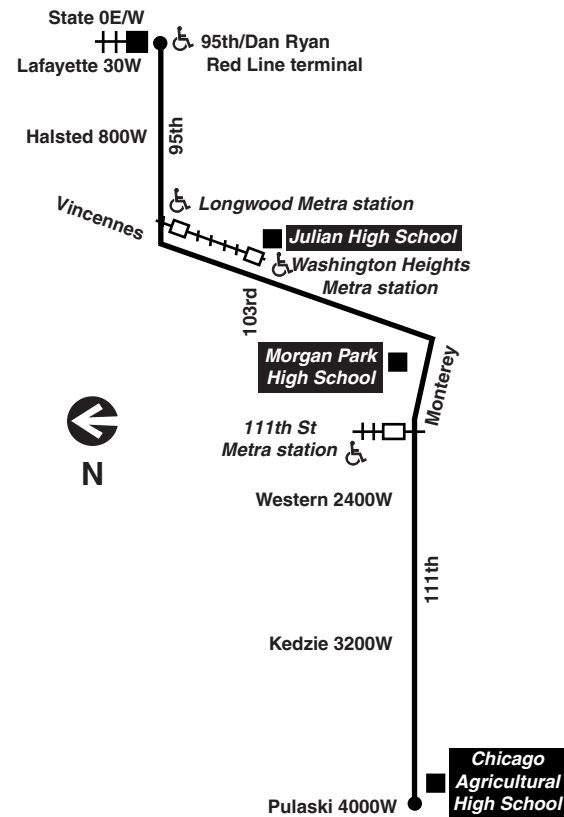

Federal law requires priority seating be designated for seniors and people with disabilities. **Please stand up** and yield these seats when needed for qualifying riders or when asked.

Schedules and other info in this timetable are subject to change. CTA does not assume responsibility for errors in timetables nor for inconvenience or damage resulting from delays.

Pay close attention to destination signs and announcements when boarding: added service may sometimes be provided over portions of this or any bus route and some trips can end before the furthest terminal on a line depending on service needs or time of day.

Bicycle racks are installed on the front of all CTA buses and are allowed on CTA trains during certain hours. See our Bike & Ride brochure or webpage for help on how to use racks and more.

Know before you go: Get alerts from us by text or e-mail about planned service changes every week or instant alerts for unplanned reroutes and disruptions. Sign up for CTA Updates today at transitchicago.com/updates.

For more travel information, use the Ventra app or call the RTA Travel Information Center at 312-836-7000. *Para obtener mayor información, en Español, llame al Centro de Información a 312-836-7000.*

Chicago Transit Authority

112 Vincennes/111th

Effective Jun. 9, 2024

Monday thru Friday

#112 Vincennes/111th

Eastbound

LV 111th/ Pulaski	111th/ Western	111th/ Vincennes	103rd/ Vincennes	95th/ Vincennes	AR 95th Red Line
4:30a	4:38a	4:42a	4:46a	4:50a	4:56a
4:50	4:58	5:02	5:06	5:10	5:16
5:10	5:18	5:22	5:26	5:30	5:36
5:28	5:36	5:40	5:44	5:48	5:54
5:45	5:53	5:58	6:02	6:06	6:13
6:01	6:09	6:14	6:18	6:22	6:29
6:16	6:24	6:29	6:33	6:37	6:44
6:30	6:38	6:43	6:47	6:51	6:58
6:43	6:51	6:57	7:01	7:06	7:13
6:56	7:05	7:11	7:16	7:21	7:29
7:10	7:19	7:25	7:30	7:35	7:43
7:26	7:35	7:41	7:46	7:51	7:59
7:42	7:51	7:57	8:02	8:07	8:15
7:58	8:07	8:13	8:18	8:23	8:31
8:14	8:23	8:29	8:34	8:38	8:46
8:30	8:39	8:44	8:48	8:52	9:00
8:46	8:55	9:00	9:04	9:08	9:16
9:02	9:11	9:16	9:20	9:24	9:32
9:19	9:28	9:33	9:37	9:41	9:49
9:38	9:47	9:52	9:56	10:00	10:08
9:47	9:56	10:01	-----	-----	-----
9:57	10:06	10:11	10:15	10:18	10:26
10:14	10:23	10:28	10:32	10:36	10:43
10:32	10:41	10:46	10:50	10:53	11:01
10:49	10:58	11:03	11:07	11:11	11:18
11:07	11:16	11:21	11:25	11:28	11:36
11:24	11:33	11:38	11:42	11:46	11:53
11:42	11:51	11:56	12:00p	12:03p	12:11p
11:59	12:09p	12:14p	12:19	12:22	12:30p
12:17p	12:26	12:32	12:36	12:40	12:47
12:34	12:44	12:49	12:54	12:57	1:05
12:52	1:01	1:07	1:11	1:15	1:22
1:09	1:18	1:24	1:28	1:32	1:39
1:26	1:35	1:41	1:45	1:49	1:56
1:43	1:52	1:58	2:02	2:06	2:14
1:59	2:09	2:15	2:19	2:23	2:31
2:15	2:25	2:31	2:35	2:39	2:47
2:31	2:41	2:47	2:51	2:55	3:03
2:47	2:57	3:04	3:08	3:12	3:21
3:02	3:12	3:20	3:25	3:29	3:38
3:14	3:24	3:32	3:37	3:41	3:50
3:26	3:36	3:44	3:49	3:53	4:02
3:39	3:49	3:57	4:01	4:06	4:15
3:54	4:04	4:11	4:15	4:19	4:27
4:10	4:20	4:27	4:31	4:35	4:43
4:26	4:36	4:43	4:47	4:51	4:59
4:42	4:52	4:58	5:02	5:06	5:14
4:42	4:52	4:59	-----	-----	-----
4:59	5:09	5:15	5:19	5:23	5:30
5:16	5:26	5:32	5:36	5:40	5:47
5:35	5:45	5:51	5:55	5:59	6:06
5:54	6:04	6:10	-----	-----	-----
5:55	6:05	6:11	6:15	6:19	6:26
6:15	6:25	6:30	6:34	6:38	6:46
6:35	6:44	6:49	6:53	6:56	7:03
6:56	7:05	7:10	7:14	7:17	7:24
7:19	7:28	7:33	7:37	7:40	7:47
7:20	7:29	7:34	-----	-----	-----
7:42	7:51	7:56	8:00	8:03	8:10
8:05	8:14	8:19	8:23	8:26	8:33
8:28	8:37	8:42	8:46	8:49	8:56
8:51	8:59	9:04	9:08	9:11	9:18
9:14	9:22	9:27	9:31	9:34	9:41
9:37	9:45	9:50	9:54	9:57	10:04
10:00	10:08	10:12	10:16	10:19	10:25
10:23	10:31	10:35	10:39	10:42	10:48
10:46	10:54	10:58	-----	-----	-----

Westbound