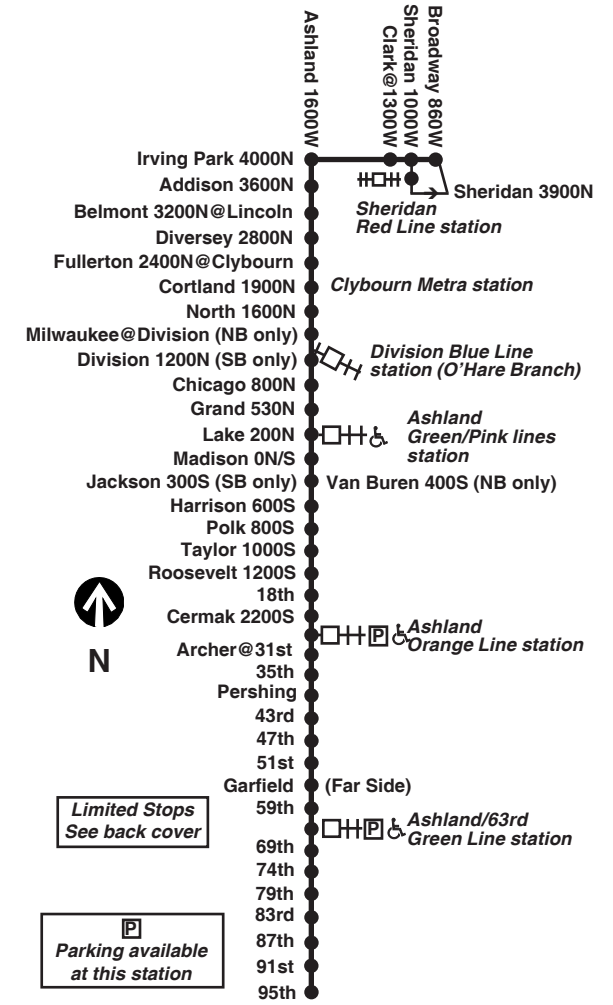

**X9 Ashland Express**

Effective Mar. 25, 2024

 All CTA buses are accessible

**Monday thru Friday**

**#X9 Ashland Express**

**#X9 Ashland Express stops**

**Northbound**

LV Ashland/ 95th	Ashland/ 74th	Ashland/ 63rd Green Ln	Ashland Orange Ln	Ashland/ Division Blue Ln	AR Irving Pk/ Broadway
-----	4:43a	4:48a	5:04a	5:25a	5:45a
-----	4:54	4:59	5:15	5:36	5:56
-----	5:05	5:10	5:26	5:47	6:07
-----	5:14	5:20	5:37	5:58	6:19
-----	5:24	5:30	5:47	6:09	6:32
-----	5:34	5:40	5:58	6:20	6:43
-----	5:44	5:50	6:08	6:31	6:55
-----	5:54	6:00	6:19	6:43	7:08
5:54a	6:05	6:11	6:30	6:54	7:19
6:04	6:15	6:21	6:40	7:05	7:31
6:13	6:24	6:30	6:49	7:15	7:41
6:21	6:32	6:38	6:58	7:25	7:52
6:30	6:41	6:47	7:07	7:35	8:02
6:39	6:51	6:57	7:17	7:44	8:11
6:49	7:00	7:06	7:26	7:54	8:21
6:58	7:10	7:16	7:36	8:03	8:30
7:08	7:20	7:26	7:46	8:13	8:40
7:18	7:30	7:36	7:56	8:23	8:50
7:28	7:40	7:46	8:06	8:33	9:00
7:39	7:51	7:57	8:17	8:44	9:11
7:50	8:02	8:08	8:28	8:55	9:22
8:03	8:15	8:21	8:40	9:06	9:31
8:14	8:26	8:32	8:51	9:17	9:42
8:26	8:38	8:44	9:03	9:29	9:54
8:38	8:50	8:56	9:15	9:41	10:06
8:50	9:02	9:08	9:27	9:53	10:18
9:02	9:14	9:20	9:40	10:06	10:31