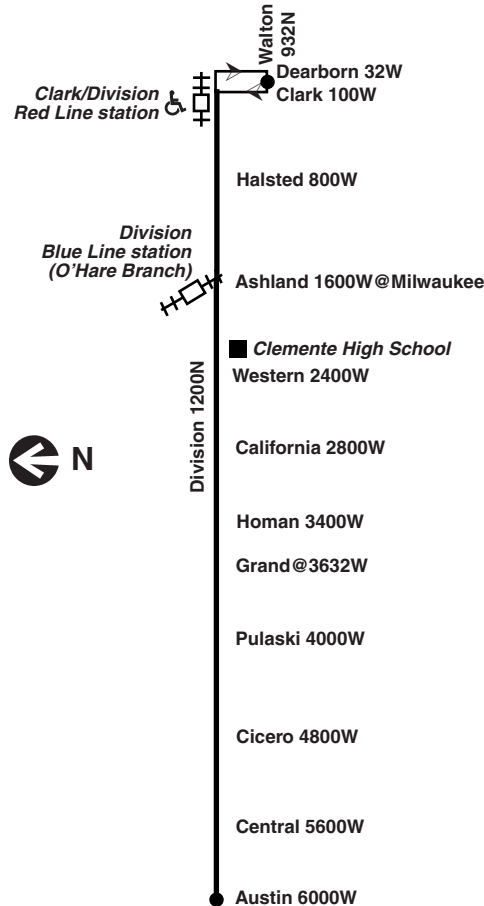

# 70 Division

Effective Mar. 24, 2024

All CTA buses are accessible

[transitchicago.com/bus/70](http://transitchicago.com/bus/70)

**Monday thru Friday**

**#70 Division**

**Eastbound**

LV Division/Austin	Division/Pulaski	Division/Western	Division/Ashland	AR Walton/Dearborn
4:40a	4:51a	5:00a	5:05a	5:18a
4:59	5:11	5:20	5:26	5:39
5:19	5:31	5:41	5:47	6:01
5:33	5:45	5:57	6:03	6:18
5:48	6:00	6:12	6:18	6:33
6:03	6:15	6:27	6:33	6:48
6:15	6:27	6:39	6:45	7:00
6:25	6:37	6:50	6:57	7:12