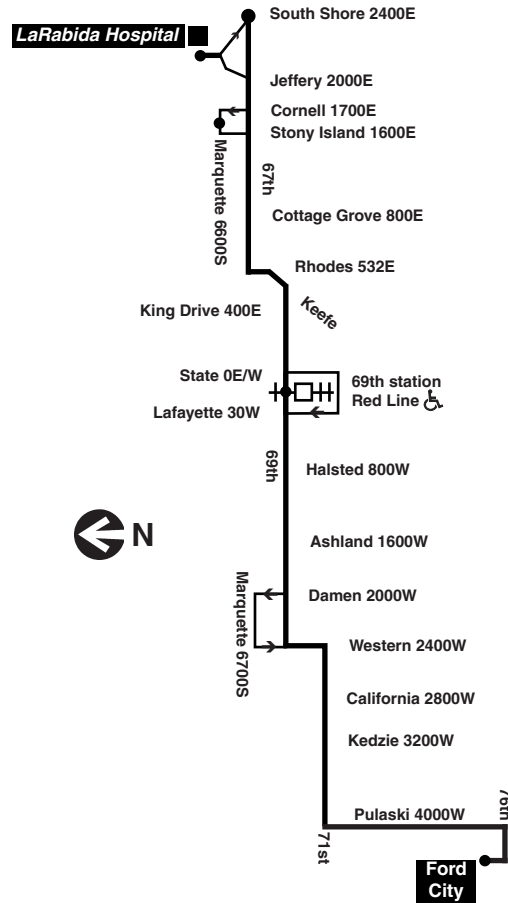

Federal law requires priority seating be designated for seniors and people with disabilities. **Please stand up** and yield these seats when needed for qualifying riders or when asked.

Schedules and other info in this timetable are subject to change. CTA does not assume responsibility for errors in timetables nor for inconvenience or damage resulting from delays.

Pay close attention to destination signs and announcements when boarding: added service may sometimes be provided over portions of this or any bus route and some trips can end before the furthest terminal on a line depending on service needs or time of day.

Bicycle racks are installed on the front of all CTA buses and are allowed on CTA trains during certain hours. See our Bike & Ride brochure or webpage for help on how to use racks and more.

Know before you go: Get alerts from us by text or e-mail about planned service changes every week or instant alerts for unplanned reroutes and disruptions. Sign up for CTA Updates today at transitchicago.com/updates.

For more travel information, use the Ventra app or call the RTA Travel Information Center at 312-836-7000. *Para obtener mayor información, en Español, llame al Centro de Información a 312-836-7000.*

Chicago Transit Authority

67 67th/69th/71st

Effective Mar. 24, 2024

All CTA buses are accessible

transitchicago.com/bus/67

Monday thru Friday

#67 67th/69th/71st

Eastbound

LV Ford City	LV 69th/Western	69th/Ashland	69th Red Line stn	67th/Stony Island	LaRabida Hospital	AR 67th/South Shore
----	4:35a	4:45a	4:54a	5:05a	----	5:11a
4:41a	4:54	5:04	5:14	5:24	----	5:30
5:01	5:15	5:25	5:34	5:45	5:50a	5:52
5:22	5:35	5:45	5:55	6:05	----	6:11
5:37	5:51	6:01	6:10	6:21	6:26	6:28
----	6:04	6:14	6:24	6:34	----	6:40
6:03	6:17	6:27	6:37	6:47	6:52	6:55
----	6:29	6:39	6:50	7:01	----	7:07
6:27	6:42	6:52	7:03	7:14	7:20	7:22
----	6:52	7:02	7:13	7:24	----	7:30
6:47	7:02	7:12	7:24	7:35	----	7:41
----	7:13	7:23	7:35	7:46	7:52	7:55
7:07	7:23	7:33	7:45	7:57	----	8:03
----	7:33	7:43	7:56	8:08	----	8:14
----	7:44	7:54	8:07	8:19	8:26	8:28
7:37	7:54	8:04	8:17	8:29	----	8:35
7:47	8:04	8:14	8:27	8:39	----	8:45
----	8:14	8:24	8:37	8:49	8:56	8:58
8:07	8:24	8:34	8:47	8:59	----	9:05
8:17	8:34	8:44	8:57	9:09	----	9:15
----	8:43	8:53	9:06	9:19	9:25	9:27
8:37	8:54	9:04	9:17	9:29	----	9:35

then every 11 to 15 minutes from Ford City to 67th/South shore and every 23 to 33 minutes from Ford City to LaRabida Hospital until

1:17p	1:34p	1:44p	1:57p	2:09p	2:15p	2:18p
----	1:46	1:56	2:08	2:21	----	2:27
1:39	1:56	2:06	2:18	2:31	2:37	2:40
----	2:06	2:16	2:29	2:41	----	2:47
2:00	2:17	2:27	2:39	2:52	----	2:58
----	2:27	2:37	2:50	3:02	3:08	3:11
2:19	2:37	2:47	2:59	3:12	----	3:18
2:27	2:45	2:55	3:07	3:20	----	3:26
----	2:53	3:03	3:16	3:29	----	3:36
2:42	3:00	3:10	3:23	3:36	3:42	3:45
----	3:08	3:18	3:30	3:44	----	3:51
2:57	3:16	3:26	3:38	3:52	----	3:59
3:04	3:23	3:33	3:46	4:00	----	4:06
----	3:31	3:41	3:54	4:08	4:13	4:17
3:23	3:42	3:52	4:04	4:18	----	4:25
3:33	3:51	4:01	4:14	4:28	----	4:34
3:44	4:01	4:11	4:24	4:38	4:44	4:47
3:56	4:13	4:23	4:36	4:50	----	4:57
4:08	4:25	4:35	4:48	5:02	----	5:09
4:20	4:37	4:47	5:00	5:14	5:20	5:23

then every 10 to 21 minutes from Ford City to 67th/South shore and every 28 to 39 minutes from Ford City to LaRabida Hospital until

7:25	7:39	7:49	8:01	8:13	8:19	8:22
7:46	7:59	8:09	8:21	8:33	8:39	8:41
8:06	8:19	8:29	8:41	8:53	----	8:59
8:14	8:27	8:37	----	----	----	----
8:27	8:40	8:50	9:02	9:14	9:20	9:22
8:47	9:00	9:10	9:22	9:34	9:40	9:43
9:08	9:21	9:31	9:43	9:55	----	10:01
9:28	9:41	9:51	10:03	10:15	10:21	10:24
9:49	10:02	10:12	10:23	10:35	10:41	10:43
10:07	10:20	10:30	----	----	----	----
10:09	10:23	10:33	10:44	10:56	11:01	11:04
10:30	10:43	10:53	11:04	11:16	----	11:22
10:52	11:05	11:15	11:26	11:38	----	11:44
11:07	11:20	11:30	----	----	----	----
11:14	11:27	11:37	11:47	11:59	----	12:04a
11:36	11:48	11:58	12:08a	----	----	----
11:58	12:10a	12:20a	12:30	----	----	----
12:20a	12:32	12:42	12:52	----	----	----
12:42	12:54	1:04	1:14	----	----	----
1:02	1:14	1:24	----	----	----	----
1:04	1:15	1:25	1:35	----	----	----
----	1:36	1:46	1:55	----	----	----
----	1:56	2:06	2:16	----	----	----

Westbound