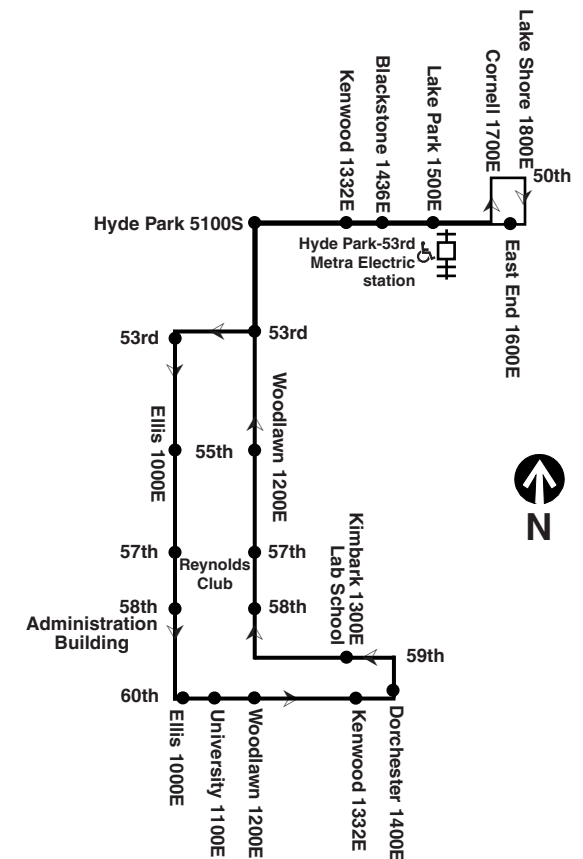

172 U. of Chicago/ Kenwood

Effective Mar. 24, 2024

Aug. 20 thru mid-June: Daily service

All CTA buses are accessible

transitchicago.com/bus/172

Monday thru Friday #172 U. of C.-Kenwood

Southbound			Northbound		
LV Hyde Park/ East End	53rd/ Woodlawn	AR 60th/ University	LV 60th/ University	53rd/ Woodlawn	AR Hyde Park/ East End
6:15a	6:20a	6:30a	6:32a	6:40a	6:49a
6:45	6:50	7:00	7:02	7:10	7:19
7:00	7:05	7:15	7:17	7:25	7:34
7:15	7:20	7:30	7:32	7:40	7:49
7:29	7:34	7:44	7:46	7:54	8:03
7:41	7:46	7:56	7:58	8:06	8:15
7:50	7:55	8:05	8:07	8:15	8:24
7:59	8:04	8:14	8:16	8:24	8:33
8:08	8:13	8:23	8:25	8:33	8:42
8:15	8:20	8:30	8:32	8:40	8:49
8:22	8:27	8:37	8:39	8:47	8:56
8:29	8:34	8:44	8:46	8:54	9:03
8:35	8:40	8:50	8:52	9:00	9:09
8:41	8:46	8:56	8:58	9:06	9:15
8:47	8:52	9:02	9:04	9:12	9:21
8:53	8:58	9:08	9:10	9:18	9:27
8:59	9:04	9:14	9:16	9:24	9:33
9:04	9:09	9:19	9:21	9:29	9:38
9:08	9:13	9:23	9:27	9:35	9:44
9:12	9:17	9:27	9:33	9:41	9:50
9:17	9:22	9:32	9:39	9:47	9:56
9:22	9:27	9:37	9:47	9:55	10:04
9:28	9:33	9:43	9:55	10:03	10:12
9:34	9:39	9:49	10:04	10:12	10:21
9:40	9:45	9:55	10:13	10:21	10:30
9:47	9:52	10:02	10:23	10:31	10:40
9:55	10:00	10:10	10:34	10:42	10:51
10:01	10:06	10:16	10:48	10:56	11:05
10:09	10:14	10:24	11:03	11:11	11:20
10:17	10:22	10:32	11:18	11:26	11:35
10:26	10:31	10:41	11:33	11:41	11:50
10:35	10:40	10:50	11:48	11:56	12:05p
10:45	10:50	11:00	12:03p	12:10p	12:18
11:00	11:05	11:15	12:18	12:25	12:33
11:15	11:20	11:30	12:33	12:40	12:48
11:30	11:35	11:45	12:48	12:55	1:03
11:45	11:50	12:00p	1:03	1:10	1:18
12:00p	12:05p	12:15	1:18	1:25	1:33
12:15	12:20	12:30	1:33	1:40	1:48
12:30	12:35	12:45	1:48	1:55	2:03
12:45	12:50	1:00	2:03	2:10	2:18
1:00	1:05	1:15	2:18	2:25	2:33
1:15	1:20	1:30	2:33	2:40	2:48
1:30	1:35	1:45	2:48	2:55	3:03
1:45	1:50	2:00	3:03	3:10	3:18
2:00	2:05	2:15	3:18	3:25	3:33
2:15	2:20	2:30	3:33	3:40	3:48
2:30	2:35	2:45	3:48	3:55	4:03
2:45	2:50	3:00	4:03	4:10	4:18
3:00	3:05	3:15	4:18	4:25	4:33
3:15	3:20	3:30	4:33	4:40	4:48
3:30	3:35	3:45	4:48	4:55	5:03
3:45	3:50	4:00	5:03	5:10	5:18
4:00	4:05	4:15	5:18	5:25	5:33
4:15	4:20	4:30	5:33	5:40	5:48
4:30	4:35	4:45	5:48	5:55	6:03
4:45	4:50	5:00	6:03	6:10	6:18
5:00	5:05	5:15	6:18	6:25	6:33
5:15	5:20	5:30	6:33	6:40	6:48
5:30	5:35	5:45	7:03	7:10	7:18
5:45	5:50	6:00	7:33	7:40	7:48
6:00	6:05	6:15			
6:15	6:20	6:30			
6:45	6:50	7:00			
7:18	7:23	7:33			