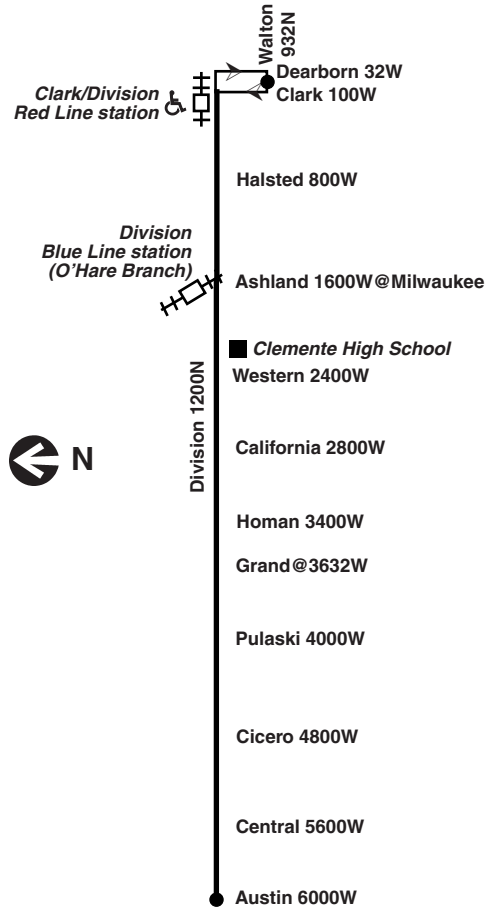

# 70 Division

Effective Dec. 17, 2023

All CTA buses are accessible

[transitchicago.com/bus/70](http://transitchicago.com/bus/70)

**Monday thru Friday**

**#70 Division**

**Eastbound**

LV Division/Austin	Division/Pulaski	Division/Western	Division/Ashland	AR Walton/Dearborn
4:40a	4:51a	5:00a	5:05a	5:18a
5:00	5:11	5:20	5:26	5:39
5:20	5:31	5:42	5:48	6:02
5:39	5:51	6:02	6:09	6:23
5:58	6:10	6:21	6:28	6:42
6:13	6:25	6:36	6:43	6:57
6:25	6:37	6:50	6:57	7:12
6:33	6:46	6:59	7:06	7:22
6:40	6:53	7:07	7:15	7:31