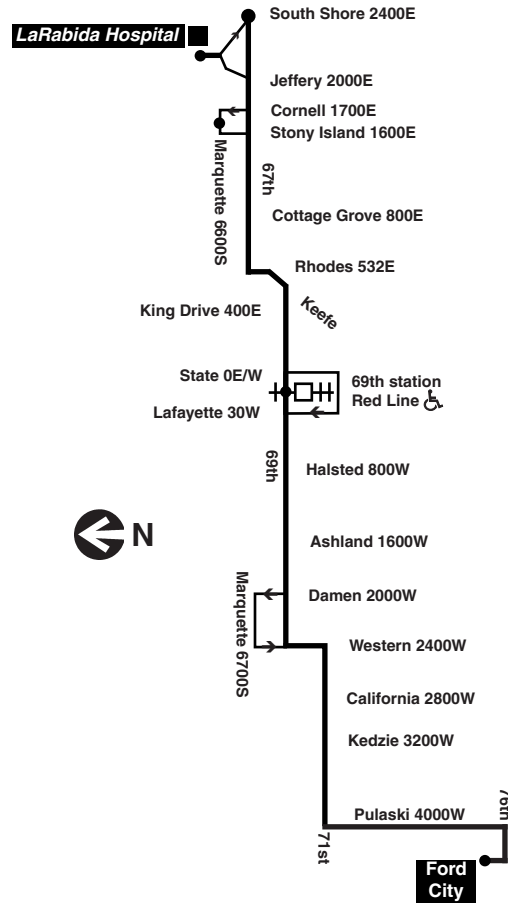

All CTA buses are accessible. For accessibility help or to report concerns at stops, contact CTA Customer Service at transitchicago.com/feedback.

Federal law requires priority seating be designated for seniors and people with disabilities. **Please stand up** and yield these seats when needed for qualifying riders or when asked.

Schedules and other info in this timetable are subject to change. CTA does not assume responsibility for errors in timetables nor for inconvenience or damage resulting from delays.

Pay close attention to destination signs and announcements when boarding: added service may sometimes be provided over portions of this or any bus route and some trips can end before the furthest terminal on a line depending on service needs or time of day.

Bicycle racks are installed on the front of all CTA buses and are allowed on CTA trains during certain hours. See our Bike & Ride brochure or webpage for help on how to use racks and more.

Know before you go: Get alerts from us by text or e-mail about planned service changes every week or instant alerts for unplanned reroutes and disruptions. Sign up for CTA Updates today at transitchicago.com/updates.

For more travel information, use the Ventra app or call the RTA Travel Information Center at 312-836-7000. *Para obtener mayor información, en Español, llame al Centro de Información a 312-836-7000.*

67 67th/69th/71st

Effective Dec. 17, 2023

All CTA buses are accessible

transitchicago.com/bus/67

Monday thru Friday

#67 67th/69th/71st

Eastbound

LV Ford City	LV 69th/Western	69th/Ashland	69th Red Line stn	67th/Stony Island	LaRabida Hospital	AR 67th/South Shore
----	4:35a	4:45a	4:54a	5:05a	----	5:11a
----	----	4:55	5:04	----	----	----
4:41a	4:54	5:04	5:14	5:24	----	5:30
5:01	5:15	5:25	5:34	5:45	5:50a	5:52
5:22	5:35	5:45	5:55	6:05	----	6:11
5:37	5:51	6:01	6:10	6:21	6:26	6:28
----	6:04	6:14	6:24	6:34	----	6:40
6:03	6:17	6:27	6:37	6:47	6:52	6:55
----	6:29	6:39	6:50	7:01	----	7:07
6:27	6:42	6:52	7:03	7:14	7:20	7:22
----	6:52	7:02	7:13	7:24	----	7:30
6:47	7:02	7:12	7:24	7:35	----	7:41
----	7:13	7:23	7:35	7:46	7:52	7:55
7:07	7:23	7:33	7:45	7:57	----	8:03
----	7:33	7:43	7:56	8:08	----	8:14
----	7:44	7:54	8:07	8:19	8:26	8:28
7:37	7:54	8:04	8:17	8:29	----	8:35
7:47	8:04	8:14	8:27	8:39	----	8:45
----	8:14	8:24	8:37	8:49	8:56	8:58
8:07	8:24	8:34	8:47	8:59	----	9:05
8:17	8:34	8:44	8:57	9:09	----	9:15
----	8:43	8:53	9:06	9:19	9:25	9:27
8:37	8:54	9:04	9:17	9:29	----	9:35

then every 11 to 15 minutes from Ford City to 67th/South Shore and every 23 to 33 minutes from Ford City to LaRabida Hospital until

1:17p	1:34p	1:44p	1:57p	2:09p	2:15p	2:18p
----	1:46	1:56	2:08	2:21	----	2:27
1:39	1:56	2:06	2:18	2:31	2:37	2:40
----	2:06	2:16	2:29	2:41	----	2:47
2:00	2:17	2:27	2:39	2:52	----	2:58
----	2:27	2:37	2:50	3:02	3:08	3:11
2:19	2:37	2:47	2:59	3:12	----	3:18
2:27	2:45	2:55	3:07	3:20	----	3:26
----	2:53	3:03	3:16	3:29	----	3:36
2:42	3:00	3:10	3:23	3:36	3:42	3:45
----	3:08	3:18	3:30	3:44	----	3:51
2:57	3:16	3:26	3:38	3:52	----	3:59
3:04	3:23	3:33	3:46	4:00	----	4:06
----	3:31	3:41	3:54	4:08	4:13	4:17
3:23	3:42	3:52	4:04	4:18	----	4:25
3:33	3:51	4:01	4:14	4:28	----	4:34
3:44	4:01	4:11	4:24	4:38	4:44	4:47
3:56	4:13	4:23	4:36	4:50	----	4:57

then every 10 to 21 minutes from Ford City to 67th/South Shore and every 28 to 39 minutes from Ford City to LaRabida Hospital until

7:05	7:20	7:30	7:42	7:55	8:01	8:04
7:25	7:39	7:49	8:01	8:13	8:19	8:22
7:46	7:59	8:09	8:21	8:33	8:39	8:41
8:06	8:19	8:29	8:41	8:53	----	8:59
8:14	8:27	8:37	----	----	----	----
8:27	8:40	8:50	9:02	9:14	9:20	9:22
8:47	9:00	9:10	9:22	9:34	9:40	9:43
9:08	9:21	9:31	9:43	9:55	----	10:01
9:28	9:41	9:51	10:03	10:15	10:21	10:24
9:49	10:02	10:12	10:23	10:35	10:41	10:43
10:07	10:20	10:30	----	----	----	----
10:09	10:23	10:33	10:44	10:56	11:01	11:04
10:30	10:43	10:53	11:04	11:16	----	11:22
10:52	11:05	11:15	11:26	11:38	----	11:44
11:07	11:20	11:30	----	----	----	----
11:14	11:27	11:37	11:47	11:59	----	12:04a
11:36	11:48	11:58	12:08a	----	----	----
11:58	12:10a	12:20a	12:30	----	----	----
12:20a	12:32	12:42	12:52	----	----	----
12:42	12:54	1:04	1:14	----	----	----
1:02	1:14	1:24	----	----	----	----
1:04	1:15	1:25	1:35	----	----	----
----	1:36	1:46	1:55	----	----	----
----	1:56	2:06	2:16	----	----	----

Westbound