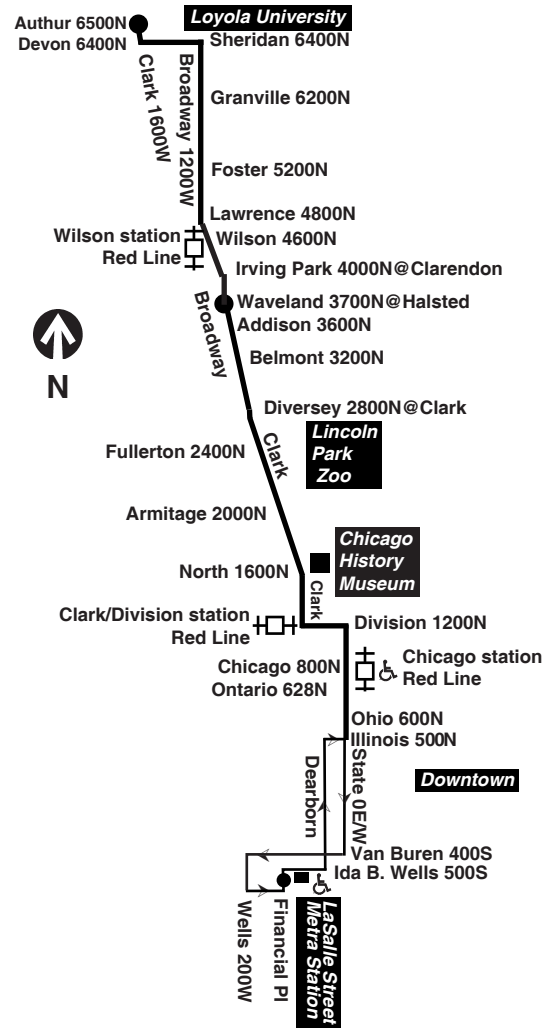

Federal law requires priority seating be designated for seniors and people with disabilities. **Please stand up** and yield these seats when needed for qualifying riders or when asked.

Schedules and other info in this timetable are subject to change. CTA does not assume responsibility for errors in timetables nor for inconvenience or damage resulting from delays.

Pay close attention to destination signs and announcements when boarding: added service may sometimes be provided over portions of this or any bus route and some trips can end before the furthest terminal on a line depending on service needs or time of day.

Bicycle racks are installed on the front of all CTA buses and are allowed on CTA trains during certain hours. See our [Bike & Ride brochure](#) or webpage for help on how to use racks and more.

Know before you go: Get alerts from us by text or e-mail about planned service changes every week or instant alerts for unplanned reroutes and disruptions. Sign up for CTA Updates today at transitchicago.com/updates.

For more travel information, use the Ventra app or call the RTA Travel Information Center at 312-836-7000. *Para obtener mayor información, en Español, llame al Centro de Información a 312-836-7000.*

Chicago Transit Authority

36 Broadway

Effective Dec. 17, 2023

All CTA buses are accessible

transitchicago.com/bus/36

Monday thru Friday

#36 Broadway

Northbound

LV Financial/ Ida B. Wells	State/ Chicago	Clark/ Diversey	Broadway/ Waveland	Broadway/ Foster	AR Clark/ Arthur
4:57a	5:09a	5:23a	5:29a	5:38a	5:48a
5:18	5:31	5:44	5:50	6:00	6:10
5:39	5:52	6:07	6:13	6:23	6:34
6:00	6:14	6:29	6:36	6:47	6:59
6:20	6:33	6:49	6:56	7:08	7:21
6:39	6:53	7:10	7:18	7:30	7:44
6:58	7:13	7:31	7:39	7:53	8:07
7:17	7:33	7:51	7:59	8:14	8:28
7:35	7:52	8:12	8:20	8:36	8:50
7:51	8:08	8:27	8:36	8:51	9:05
8:05	8:23	8:42	8:49	9:04	9:19

then every 14 to 15 minutes until

10:30	10:48	11:08	11:17	11:34	11:51
10:45	11:02	11:22	11:31	11:48	12:05p
10:59	11:16	11:37	11:46	12:04p	12:21
11:14	11:32	11:53	12:02p	12:20	12:37
11:28	11:46	12:08p	12:17	12:36	12:53
11:43	12:01p	12:22	12:32	12:50	1:07
11:57	12:15	12:36	12:46	1:04	1:21
12:11p	12:29	12:50	1:00	1:18	1:35
12:25	12:43	1:04	1:14	1:32	1:49
12:40	12:58	1:20	1:29	1:48	2:05
12:57	1:15	1:36	1:46	2:04	2:21
1:13	1:32	1:54	2:04	2:23	2:40
1:30	1:49	2:13	2:24	2:42	3:00
1:47	2:06	2:30	2:41	2:59	3:17
2:04	2:23	2:46	2:57	3:16	3:33
2:19	2:38	3:01	3:12	3:31	3:48
2:32	2:51	3:16	3:26	3:45	4:03
2:46	3:05	3:29	3:40	3:59	4:17
2:59	3:18	3:43	3:53	4:12	4:30
3:11	3:30	3:54	4:05	4:24	4:42
3:22	3:41	4:05	4:16	4:35	4:52C
3:33	3:53	4:18	4:29	4:47	5:05
3:44	4:04	4:29	4:40	4:58	5:16
3:55	4:15	4:40	4:51	5:09	5:26C
4:06	4:26	4:51	5:02	5:20	5:38
4:17	4:37	5:02	5:13	5:31	5:49
4:28	4:48	5:13	5:24	5:42	5:59C
4:39	4:59	5:24	5:35	5:53	6:11
4:49	5:09	5:34	5:45	6:03	6:21
4:59	5:19	5:44	5:55	6:13	6:30C
5:09	5:31	5:56	6:07	6:24	6:40
5:18	5:41	6:06	6:16	6:32	6:46C
5:26	5:49	6:15	6:25	6:40	6:55
5:37	6:00	6:26	6:36	6:52	7:05C
5:49	6:12	6:38	6:48	7:03	7:18
6:03	6:25	6:50	7:01	7:16	7:31
6:18	6:39	7:04	7:15	7:30	7:44C
6:33	6:53	7:17	7:27	7:42	7:56
6:48	7:08	7:31	7:41	7:56	8:09C
7:03	7:22	7:44	7:54	8:09	8:22
7:18	7:36	7:59	8:09	8:23	8:36
7:33	7:51	8:14	8:23	8:37	8:50C
7:48	8:06	8:29	8:38	8:52	9:06
8:03	8:21	8:43	8:53	9:06	9:18C
8:18	8:36	8:58	9:08	9:21	9:34
8:34	8:52	9:14	9:23	9:36	9:49
8:50	9:08	9:28	9:37	9:50	10:01C
9:08	9:25	9:46	9:55	10:07	10:20
9:27	9:44	10:05	10:14	10:26	10:39
9:47	10:05	10:25	10:34	10:47	10:59
10:08	10:24	10:43	10:52	11:03	11:14C
10:28	10:43	11:01	11:09	11:19	11:28C
10:49	11:03	11:21	11:29	11:39	11:49C
11:09	11:24	11:42	11:50	12:00a	12:09C
11:30	11:43	11:59	12:06a	12:16	12:25C
11:50	12:04a	12:20a	12:27	12:36	12:46C
12:11a	12:25	12:41	12:48	12:57	1:07C
12:33	12:46	1:02	1:08	1:17	1:25C

C - trip ends at Clark/Devon at time shown

Southbound

then every 14 minutes until