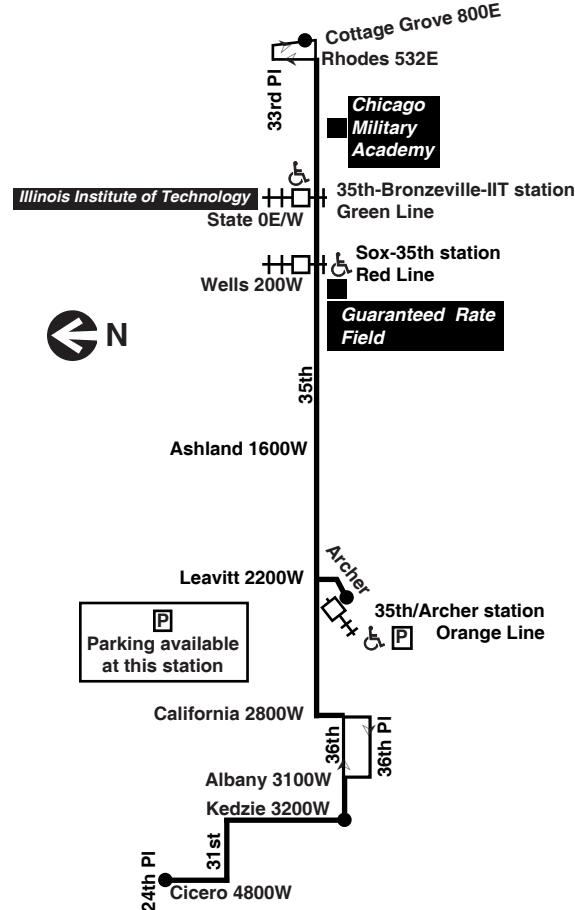

Federal law requires priority seating be designated for seniors and people with disabilities. **Please stand up** and yield these seats when needed for qualifying riders or when asked.

Schedules and other info in this timetable are subject to change. CTA does not assume responsibility for errors in timetables nor for inconvenience or damage resulting from delays.

Pay close attention to destination signs and announcements when boarding: added service may sometimes be provided over portions of this or any bus route and some trips can end before the furthest terminal on a line depending on service needs or time of day.

Bicycle racks are installed on the front of all CTA buses and are allowed on CTA trains during certain hours. See our Bike & Ride brochure or webpage for help on how to use racks and more.

Know before you go: Get alerts from us by text or e-mail about planned service changes every week or instant alerts for unplanned reroutes and disruptions. Sign up for CTA Updates today at transitchicago.com/updates.

For more travel information, use the Ventra app or call the RTA Travel Information Center at 312-836-7000. *Para obtener mayor información, en Español, llame al Centro de Información a 312-836-7000.*

Chicago Transit Authority

35 31st/35th

Effective Dec. 17, 2023

Monday thru Friday #35 31st/35th

Eastbound

LV Cicero/24th Place	31st/Kedzie	36th/Kedzie	35th/Archer Orange Ln	Sox-35th Red Line	AR 35th/Cottage Grove
----	3:28a	3:31a	3:38a	3:51a	4:00a
----	3:57	4:00	4:07	4:20	4:29
----	4:17	4:20	4:27	4:40	4:49
----	4:37	4:40	4:47	5:00	5:09
4:42a	4:57	5:00	5:07	5:20	5:29
5:00	5:15	5:18	5:25	5:38	5:48
5:17	5:33	5:36	5:43	5:56	6:07
5:34	5:50	5:53	6:00	6:13	6:24
5:50	6:06	6:09	6:16	6:29	6:40
6:06	6:22	6:25	6:32	6:45	6:56
6:22	6:38	6:41	6:48	7:02	7:13
6:37	6:54	6:57	7:04	7:19	7:31
6:52	7:09	7:12	7:19	7:34	7:46
7:07	7:24	7:27	7:34	7:49	8:01
7:22	7:39	7:42	7:49	8:04	8:16
7:37	7:54	7:57	8:04	8:19	8:31
7:52	8:09	8:12	8:19	8:34	8:46
8:07	8:24	8:27	8:34	8:49	9:01
8:22	8:39	8:42	8:49	9:04	9:16
8:40	8:57	9:00	9:07	9:22	9:34
9:00	9:17	9:20	9:27	9:42	9:54
9:20	9:37	9:40	9:47	10:02	10:14
9:40	9:57	10:00	10:07	10:22	10:34
10:00	10:17	10:20	10:27	10:42	10:54
10:20	10:37	10:40	10:47	11:02	11:14
10:40	10:57	11:00	11:07	11:22	11:34
11:00	11:17	11:20	11:27	11:42	11:54
11:20	11:37	11:40	11:47	12:02p	12:14p
11:40	11:57	12:00p	12:07p	12:22	12:34
12:00p	12:17p	12:20	12:27	12:42	12:54
12:20	12:37	12:40	12:47	1:02	1:14
12:39	12:56	12:59	1:06	1:22	1:33
12:58	1:15	1:18	1:25	1:40	1:52
1:14	1:31	1:34	1:41	1:57	2:08
1:30	1:47	1:50	1:57	2:13	2:24
1:46	2:03	2:06	2:13	2:28	2:40
2:01	2:19	2:22	2:29	2:45	2:57
2:17	2:34	2:37	2:45	3:01	3:12
2:32	2:50	2:53	3:01	3:18	3:29
2:47	3:05	3:08	3:16	3:33	3:44
3:02	3:20	3:23	3:31	3:48	3:59
3:17	3:35	3:38	3:46	4:03	4:14
3:32	3:50	3:53	4:01	4:18	4:29
3:47	4:05	4:08	4:16	4:32	4:44
4:02	4:20	4:23	4:31	4:47	5:00
4:17	4:35	4:38	4:46	5:02	5:15
4:32	4:50	4:53	5:01	5:17	5:30
4:47	5:05	5:08	5:16	5:33	5:45
5:03	5:20	5:23	5:31	5:47	5:59
5:18	5:35	5:38	5:46	6:01	6:13
5:34	5:50	5:53	6:01	6:16	6:27
5:49	6:06	6:09	6:16	6:31	6:42
6:05	6:21	6:24	6:31	6:46	6:56
6:22	6:37	6:40	6:47	7:01	7:11
6:42	6:57	7:00	7:07	7:20	7:30
7:02	7:17	7:20	7:27	7:41	7:50
7:23	7:38	7:41	7:48	8:01	8:11
7:44	7:59	8:02	8:09	8:22	8:32
8:05	8:20	8:23	8:30	8:43	8:53
-----	-----	8:45	8:52	9:05	9:14
-----	-----	9:07	9:14	9:27	9:36
-----	-----	9:29	9:36	9:49	9:58
-----	-----	9:52	9:58	10:10	10:19
-----	-----	10:14	10:20	10:32	10:41
-----	-----	10:36	10:42	10:54	11:03
-----	-----	10:58	11:04	11:16	11:25
-----	-----	11:20	11:26	11:38	11:47

Westbound