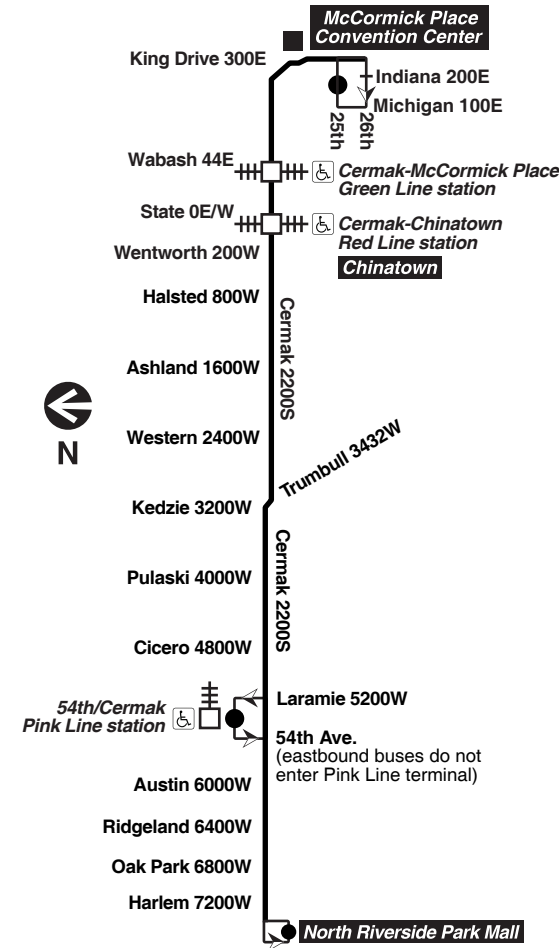

Federal law requires priority seating be designated for seniors and people with disabilities. **Please stand up** and yield these seats when needed for qualifying riders or when asked.

Schedules and other info in this timetable are subject to change. CTA does not assume responsibility for errors in timetables nor for inconvenience or damage resulting from delays.

Pay close attention to destination signs and announcements when boarding; added service may sometimes be provided over portions of this or any bus route and some trips can end before the furthest terminal on a line depending on service needs or time of day.

Bicycle racks are installed on the front of all CTA buses and are allowed on CTA trains during certain hours. See our [Bike & Ride brochure](#) or webpage for help on how to use racks and more.

Know before you go: Get alerts from us by text or e-mail about planned service changes every week or instant alerts for unplanned reroutes and disruptions. Sign up for CTA Updates today at transitchicago.com/updates.

For more travel information, use the Ventra app or call the RTA Travel Information Center at 312-836-7000. *Para obtener mayor información, en Español, llame al Centro de Información a 312-836-7000.*

Chicago Transit Authority

21 Cermak

Effective Dec. 17, 2023

All CTA buses are accessible

transitchicago.com/bus/21

Monday thru Friday

#21 Cermak

Eastbound

LV North Riverside Mall	54th/Cermak Pink Line	Pulaski/Cermak	Kedzie/Cermak	Western/Cermak	Halsted/Cermak	AR 25th/Indiana
----	4:14a	4:23a	4:28a	4:34a	4:44a	4:58a
----	4:34	4:43	4:48	4:54	5:04	5:18
----	4:53	5:02	5:07	5:13	5:24	5:37
5:00a	5:13	5:21	5:26	5:32	5:42	5:56
5:20	5:33	5:41	5:46	5:52	6:02	6:16
5:40	5:53	6:01	6:06	6:12	6:22	6:36
5:57	6:10	6:19	6:24	6:30	6:41	6:56
6:12	6:26	6:35	6:41	6:47	6:58	7:14
6:25	6:39	6:48	6:53	7:00	7:11	7:26
6:37	6:51	7:00	7:06	7:13	7:24	7:41
6:49	7:03	7:12	7:18	7:25	7:36	7:53
7:04	7:18	7:27	7:33	7:40	7:51	8:09
7:19	7:33	7:43	7:48	7:56	8:08	8:26
7:38	7:53	8:04	8:10	8:17	8:29	8:48
7:58	8:13	8:24	8:30	8:38	8:51	9:11
8:18	8:33	8:44	8:50	8:58	9:11	9:31
8:38	8:52	9:03	9:09	9:17	9:31	9:48
8:58	9:12	9:23	9:29	9:37	9:51	10:08
9:18	9:32	9:43	9:49	9:57	10:11	10:28
9:38	9:52	10:03	10:09	10:17	10:31	10:48
9:50	10:04	10:15	----	----	----	----
9:59	10:13	10:24	10:30	10:38	10:52	11:09
10:21	10:35	10:46	10:52	11:00	11:14	11:31
10:43	10:57	11:08	11:14	11:22	11:36	11:53
11:05	11:19	11:30	11:36	11:44	11:58	12:15p
11:27	11:41	11:52	11:58	12:06p	12:19p	12:36p
11:46	12:00p	12:11p	12:17p	12:25	12:39	12:56
12:05p	12:19	12:30	12:36	12:44	12:57	1:14
12:22	12:36	12:47	12:53	1:01	1:15	1:32
12:39	12:53	1:04	1:10	1:18	1:32	1:49
12:56	1:10	1:21	1:27	1:35	1:49	2:06
1:11	1:25	1:36	1:42	1:50	2:04	2:21
then every 14 to 15 minutes until						
3:07	3:24	3:36	3:42	3:50	4:04	4:25
3:15S	3:32	3:44	3:50	3:58	4:12	4:33
3:29	3:45	3:57	----	----	----	----
3:31	3:47	3:59	4:05	4:13	4:28	4:47
3:35W	3:51	4:03	----	----	----	----
3:40M	3:56	4:08	----	----	----	----
3:48	4:04	4:16	4:22	4:30	4:45	5:04
4:04	4:20	4:32	4:38	4:46	5:01	5:20
4:21	4:37	4:49	4:55	5:03	5:18	5:37
4:39	4:55	5:07	5:13	5:21	5:35	5:54
4:54	5:10	5:21	----	----	----	----
5:02	5:17	5:29	5:35	5:42	5:57	6:15
5:23	5:38	5:49	----	----	----	----
5:27	5:42	5:53	5:58	6:06	6:19	6:37
5:52	6:06	6:17	6:22	6:29	6:42	6:59
5:53	6:07	6:18	----	----	----	----
6:10	6:25	6:35	----	----	----	----
6:17	6:32	6:42	6:48	6:55	7:07	7:24
6:43	6:56	7:06	7:11	7:17	7:29	7:44
6:48	7:01	7:11	----	----	----	----
7:08	7:21	7:30	7:35	7:41	7:53	8:08
7:26	7:39	7:48	----	----	----	----
7:34	7:47	7:56	8:01	8:07	8:18	8:33
7:59	8:12	8:21	8:26	8:32	8:43	8:58
8:25	8:38	8:47	8:52	8:58	9:09	9:24
8:52	9:05	9:14	9:19	9:25	9:36	9:51
9:17	9:30	9:39	----	----	----	----
9:22	9:34	9:43	9:48	9:53	10:04	10:18
9:52	10:04	10:13	10:18	10:23	10:34	10:48
10:22	10:34	10:43	10:47	10:52	11:02	11:16
10:27	10:39	10:48	----	----	----	----
10:51	11:03	11:12	----	----	----	----
11:20	11:32	11:41	----	----	----	----
11:48	11:58	12:01C	----	----	----	----
12:17a	12:27a	12:35	----	----	----	----

C - trip ends at Cicero/Cermak at time shown
M - trip operates Monday thru Thursday, school days only
W - trip operates on Wednesday, school days only

Westbound