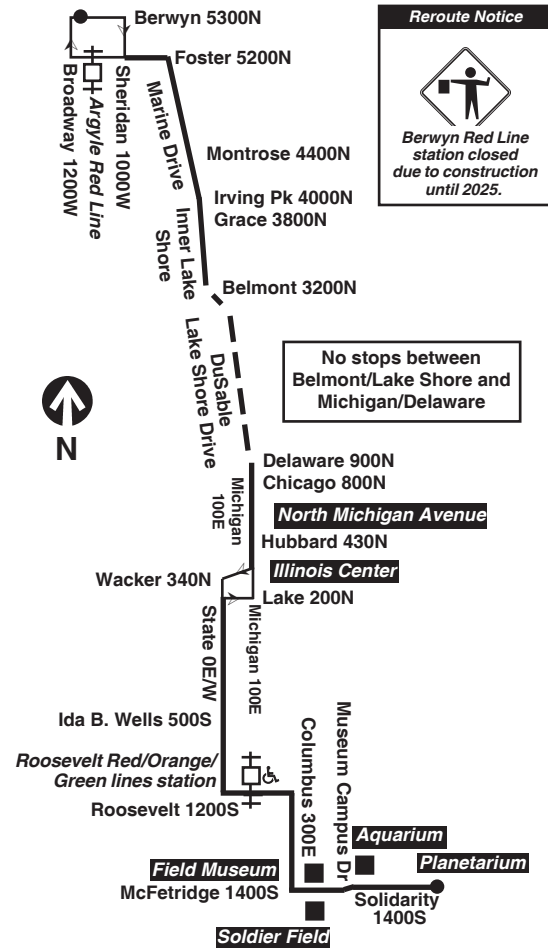

Federal law requires priority seating be designated for seniors and people with disabilities. **Please stand up** and yield these seats when needed for qualifying riders or when asked.

Schedules and other info in this timetable are subject to change. CTA does not assume responsibility for errors in timetables nor for inconvenience or damage resulting from delays.

Pay close attention to destination signs and announcements when boarding: added service may sometimes be provided over portions of this or any bus route and some trips can end before the furthest terminal on a line depending on service needs or time of day.

Bicycle racks are installed on the front of all CTA buses and are allowed on CTA trains during certain hours. See our Bike & Ride brochure or webpage for help on how to use racks and more.

Know before you go: Get alerts from us by text or e-mail about planned service changes every week or instant alerts for unplanned reroutes and disruptions. Sign up for CTA Updates today at transitchicago.com/updates.

For more travel information, use the Ventra app or call the RTA Travel Information Center at 312-836-7000. *Para obtener mayor información, en Español, llame al Centro de Información a 312-836-7000.*

Chicago Transit Authority

146 Inner Lake Shore/ Michigan Express

Effective Dec. 17, 2023

All CTA buses are accessible

transitchicago.com/bus/146

Monday thru Friday

Southbound

LV Berwyn/Broadway	Montrose/Marine	Irving Pk/Lake Shore	Belmont/Sheridan	Delaware/Michigan	Roosevelt/State	AR Adler Planetarium
5:00	5:10	5:12	5:21	5:26	5:46	-----
5:15	5:25	5:27	5:36	5:41	6:01	-----
5:30	5:40	5:42	5:51	5:56	6:16	6:23
5:45	5:55	5:57	6:06	6:11	6:31	-----
6:00	6:10	6:12	6:21	6:26	6:46	6:53
6:12	6:22	6:24	6:33	6:39	6:59	7:06
6:22	6:32	6:35	6:45	6:51	7:13	7:21
6:32	6:43	6:46	6:57	7:03	7:26	7:34
-----	6:53	6:56	7:08	7:15	-----	-----
6:52	7:03	7:06	7:18	7:26	7:50	7:58
-----	7:13	7:16	7:28	7:36	8:00	8:08
7:09	7:20	7:23	7:36	7:44	8:08	8:16
-----	7:28	7:31	7:44	7:53	-----	-----
7:25	7:36	7:39	7:52	8:01	8:26	8:34
-----	7:43	7:46	8:00	8:09	8:34	8:42
7:38	7:50	7:54	8:07	8:17	8:43	8:51
-----	7:58	8:01	8:15	8:24	8:50	8:58
7:51	8:04	8:08	8:22	8:31	8:57	9:05
-----	-----	8:15	8:29	8:39	-----	-----
8:05	8:18	8:22	8:36	8:46	9:13	9:21
-----	-----	8:29	8:43	8:53	-----	-----
8:20	8:33	8:37	8:50	9:00	9:27	9:35
-----	-----	8:45	8:58	9:07	9:34	9:42
8:41	8:54	8:57	9:08	9:17	9:42	9:51
-----	-----	9:05	9:16	9:24	-----	-----
8:59	9:12	9:15	9:25	9:33	9:58	10:07
-----	-----	9:24	9:34	9:41	-----	-----
9:19	9:31	9:34	9:44	9:51	10:17	10:26
-----	9:43	9:46	9:56	10:03	10:28	10:37
9:43	9:55	9:58	10:08	10:14	10:39	10:48

then every 24 minutes from Berwyn/Broadway and every 12 minutes from Montrose/Marine until

2:07	2:20	2:23	2:33	2:40	3:07	3:15
-----	2:32	2:35	2:45	2:52	3:19	3:27
2:31	2:44	2:47	2:57	3:04	3:31	3:39
-----	2:56	2:59	3:09	3:16	3:43	3:51
2:55	3:08	3:11	3:21	3:28	3:55	4:03
-----	3:20	3:23	3:33	3:40	4:07	4:15
3:19	3:32	3:35	3:45	3:52	4:19	4:27
-----	3:45	3:48	3:58	4:05	4:32	4:40
3:43	3:56	3:59	4:09	4:16	4:43	4:51
-----	4:08	4:11	4:21	4:28	4:55	5:03
4:07	4:20	4:23	4:33	4:40	5:09	5:17
-----	4:31	4:35	4:45	4:53	5:22	5:30
4:32	4:44	4:47	4:57	5:06	5:36	5:44
4:44	4:56	5:00	5:10	5:18	5:49	5:57
4:57	5:09	5:12	5:22	5:30	6:00	6:08
5:11	5:23	5:26	5:36	5:44	6:12	6:19
5:25	5:37	5:40	5:50	5:57	6:24	6:32
5:40	5:53	5:56	6:06	6:13	6:39	6:47
5:55	6:08	6:11	6:21	6:28	6:54	7:02
6:11	6:23	6:26	6:36	6:43	7:10	7:17
6:26	6:39	6:42	6:52	6:59	7:25	7:33
6:42	6:54	6:56	7:05	7:11	7:36	7:43
6:57	7:09	7:12	7:20	7:26	7:51	7:58
7:13	7:24	7:27	7:34	7:40	8:04	8:12
7:29	7:41	7:43	7:51	7:57	8:20	8:28
7:46	7:57	8:00	8:07	8:14	8:36	8:44
8:03	8:14	8:17	8:24	8:30	8:53	9:00
8:20	8:31	8:34	8:41	8:47	9:10	9:17
8:37	8:48	8:50	8:56	9:03	9:25	9:31
8:54	9:05	9:07	9:13	9:20	9:41	9:48
9:12	9:22	9:24	9:30	9:37	9:57	10:04
9:29	9:39	9:41	9:48	9:54	10:15	10:22
9:47	9:57	9:59	10:05	10:11	10:30	10:37
10:04	10:14	10:17	10:23	10:29	10:48	10:55
10:22	10:32	10:34	10:40	10:46	11:05	11:12
10:40	10:50	10:52	10:58	11:04	11:23	11:30

H - trip begins/ends at Harrison/State at time shown
F - trip begins at Foster/Sheridan at time shown

#146 Inner Lake Shore/Michigan Express

Northbound