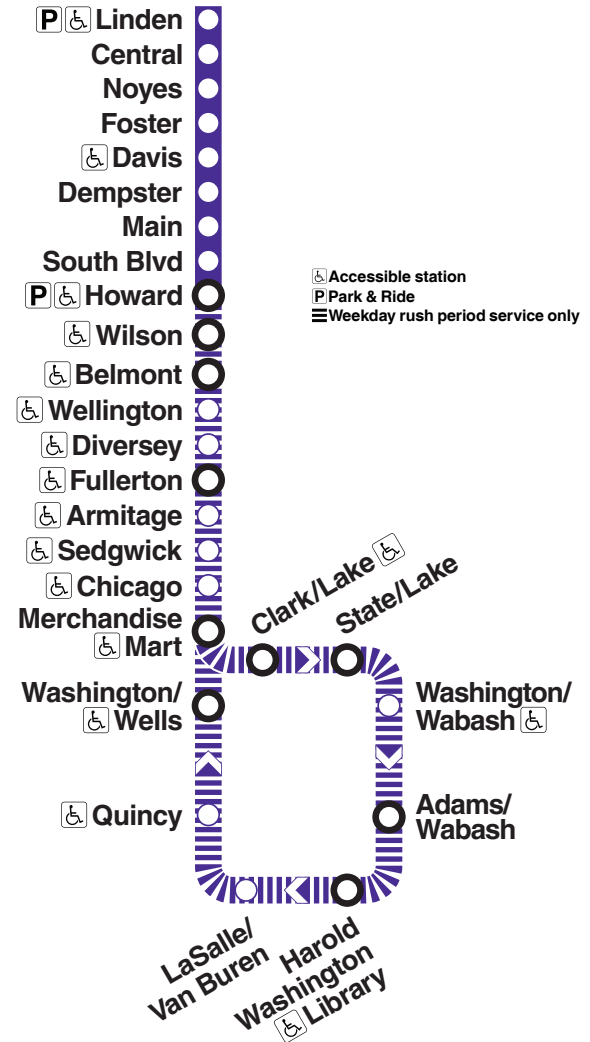

Effective Oct. 8, 2023

- Service runs daily between Linden and Howard early morning through late evening
- Service extended beyond Howard, via express, to downtown Loop weekday rush periods only

To Howard - Loop