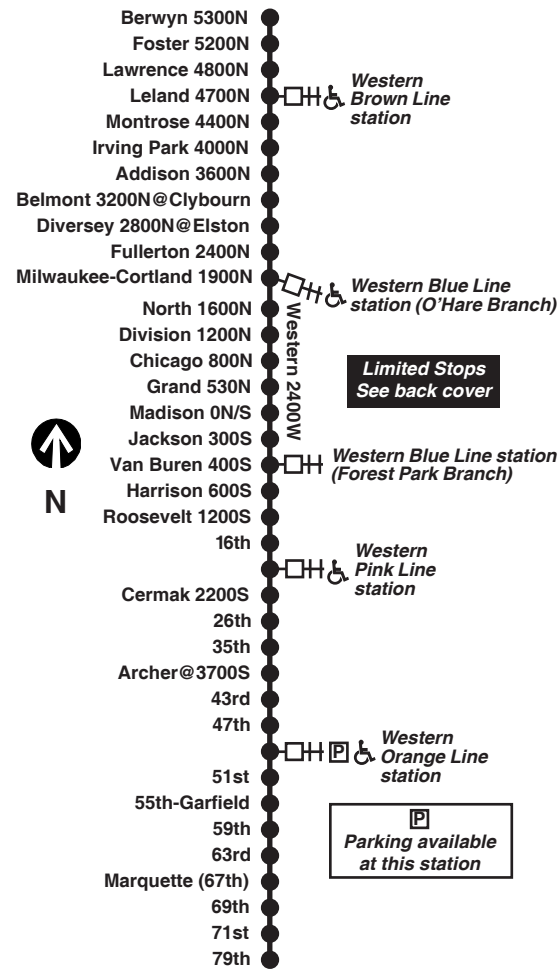

X49 Western Express

Effective Aug. 21, 2023

 All CTA buses are accessible

Monday thru Friday

#X49 Western Express

#X49 Western Express stops

Northbound

LV Western/ 79th Tmnl	Western Orange Ln	Western/ Archer	Western Blue Ln (Forest Pk)	Western Blue Ln (O'Hare)	AR Western/ Berwyn
5:30a	5:46a	5:53a	6:05a	6:17a	6:34a
5:40	5:56	6:03	6:15	6:27	6:44
5:48	6:05	6:12	6:24	6:37	6:56
5:56	6:13	6:20	6:33	6:47	7:08
6:04	6:20	6:27	6:41	6:56	7:19
6:11	6:28	6:35	6:49	7:04	7:29
6:19	6:36	6:43	6:57	7:13	7:38
6:26	6:44	6:51	7:06	7:23	7:49
6:33	6:51	6:59	7:14	7:31	7:57
6:40	6:58	7:06	7:21	7:39	8:06
6:47	7:05	7:13	7:28	7:46	8:13
6:54	7:12	7:20	7:35	7:53	8:20
7:02	7:20	7:27	7:43	8:00	8:27
7:10	7:28	7:36	7:51	8:09	8:35
7:21	7:39	7:47	8:02	8:19	8:45
7:33	7:51	7:59	8:14	8:31	8:57
7:46	8:03	8:10	8:25	8:42	9:07
7:59	8:16	8:23	8:38	8:55	9:19
8:13	8:30	8:37	8:52	9:09	9:32
8:28	8:45	8:52	9:07	9:23	9:46
8:44	9:00	9:06	9:21	9:37	9:59

Northbound

79th terminal
71st
69th
Marquette (67th)
63rd
59th
55th (Garfield)
51st
Western Orange Line station
47th
43rd
Archer
35th
26th
Cermak
Western Pink Line station
16th
Roosevelt
Harrison
Van Buren-Western Blue Line station (Forest Park)
Jackson
Madison
Grand
Chicago
Division
North
Milwaukee-Western Blue Line station (O'Hare)
Fullerton
Diversey at Elston
Belmont at Clybourn
Addison
Irving Park
Montrose
Leland-Western Brown Line station
Lawrence
Foster
Berwyn

Southbound

Berwyn
Foster
Lawrence
Leland-Western
Brown Line station
Montrose
Irving Park
Addison
Belmont at Clybourn
Diversey at Elston
Fullerton
Milwaukee-Western Blue Line station (O'Hare)
North
Division
Chicago
Grand/Western
Madison
Jackson
Van Buren-Western Blue Line station (Forest Park)
Harrison
Roosevelt
16th
Western Pink Line station
Cermak
26th
35th
Archer
43rd
47th
Western Orange Line station
51st
55th (Garfield)
59th
63rd
Marquette (67th)
69th
71st
79th terminal