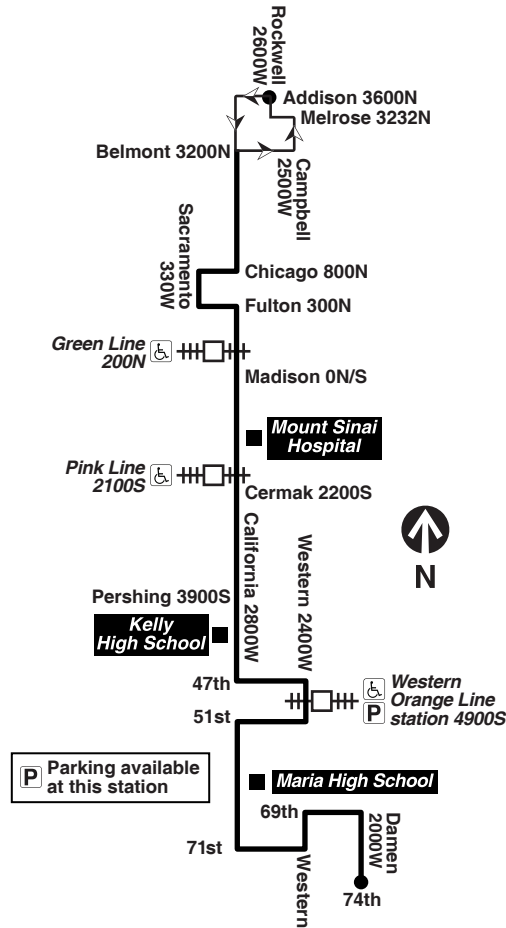

Federal law requires priority seating be designated for seniors and people with disabilities. **Please stand up** and yield these seats when needed for qualifying riders or when asked.

Schedules and other info in this timetable are subject to change. CTA does not assume responsibility for errors in timetables nor for inconvenience or damage resulting from delays.

Pay close attention to destination signs and announcements when boarding; added service may sometimes be provided over portions of this or any bus route and some trips can end before the furthest terminal on a line depending on service needs or time of day.

Bicycle racks are installed on the front of all CTA buses and are allowed on CTA trains during certain hours. See our [Bike & Ride brochure](#) or webpage for help on how to use racks and more.

Know before you go: Get alerts from us by text or e-mail about planned service changes every week or instant alerts for unplanned reroutes and disruptions. Sign up for CTA Updates today at transitchicago.com/updates.

For more travel information, use the Ventra app or call the RTA Travel Information Center at 312-836-7000. *Para obtener mayor información, en Español, llame al Centro de Información a 312-836-7000.*

Chicago Transit Authority

94 California

Effective Aug. 20, 2023

Monday thru Friday

#94 California

Northbound

LV 74th/Damen	California/59th	California/Archer	California/26th	California/Jackson	California/Milwaukee	AR Addison/Rockwell
3:40a	3:53a	4:08a	4:14a	4:23a	4:40a	4:49a
4:01	4:14	4:29	4:35	4:44	5:01	5:10
4:21	4:34	4:49	4:55	5:04	5:21	5:30
4:41	4:55	5:10	5:17	5:28	5:45	5:55
5:01	5:16	5:32	5:39	5:50	6:09	6:19
5:21	5:36	5:52	5:59	6:11	6:30	6:40
5:37	5:53	6:10	6:18	6:30	6:50	7:01
5:50	6:05	6:22	6:30	6:43	7:05	7:16
6:00	6:16	6:34	6:43	6:56	7:19	7:31
6:11	6:26	6:45	6:53	7:07	7:30	7:43
6:21	6:36	6:56	7:04	7:18	7:42	7:55
6:31	6:47	7:08	7:16	7:31	7:56	8:08
6:40	6:57	7:18	7:26	7:42	8:07	8:19
6:49	7:06	7:28	7:37	7:52	8:17	8:29
6:58	7:14	7:38	7:47	8:03	8:27	8:39
7:07	7:24	7:48	7:57	8:13	8:37	8:49
7:17	7:35	8:00	8:09	8:25	8:49	9:01
7:28	7:47	8:10	8:19	8:35	8:59	9:11
7:40	7:58	8:20	8:29	8:44	9:09	9:20
7:51	8:09	8:30	8:39	8:54	9:18	9:29
8:03	8:21	8:40	8:50	9:05	9:28	9:39
8:22	8:39	8:58	9:07	9:22	9:45	9:56
8:41	8:58	9:16	9:25	9:39	10:01	10:13
9:00	9:16	9:34	9:43	9:57	10:20	10:31
9:19	9:35	9:53	10:02	10:16	10:39	10:50
9:38	9:54	10:12	10:21	10:35	10:58	11:09
9:57	10:13	10:31	10:40	10:54	11:17	11:28
10:16	10:32	10:50	10:59	11:13	11:36	11:47
10:35	10:51	11:09	11:18	11:32	11:55	12:06p
10:56	11:12	11:30	11:39	11:54	12:16p	12:28
11:17	11:33	11:52	12:00p	12:15p	12:37	12:49
11:36	11:52	12:11p	12:19	12:34	12:56	1:08
11:55	12:11p	12:30	12:38	12:53	1:15	1:27
12:14p	12:30	12:49	12:57	1:12	1:34	1:46
12:33	12:49	1:08	1:16	1:31	1:53	2:05
12:52	1:08	1:27	1:35	1:50	2:12	2:24
1:11	1:28	1:47	1:56	2:10	2:33	2:45
1:30	1:47	2:06	2:15	2:30	2:54	3:07
1:49	2:05	2:24	2:33	2:48	3:13	3:25
2:08	2:25	2:45	2:54	3:10	3:35	3:48
2:26	2:43	3:04	3:13	3:29	3:55	4:08
2:44	3:01	3:24	3:33	3:50	4:16	4:29
3:01	3:19	3:43	3:52	4:09	4:36	4:49
3:19	3:37	4:01	4:09	4:26	4:53	5:07
3:37	3:55	4:19	4:27	4:44	5:11	5:25
3:55	4:14	4:36	4:44	5:00	5:29	5:45
4:13	4:31	4:53	5:01	5:16	5:44	5:58
4:31	4:49	5:10	5:18	5:32	5:59	6:13
4:49	5:07	5:28	5:36	5:50	6:16	6:30
5:07	5:25	5:46	5:54	6:08	6:32	6:46
5:25	5:42	6:03	6:11	6:25	6:48	7:01
5:43	6:00	6:20	6:27	6:41	7:03	7:15
6:01	6:18	6:37	6:44	6:57	7:19	7:30
6:19	6:36	6:55	7:02	7:15	7:36	7:48
6:37	6:52	7:10	7:17	7:30	7:50	8:01
6:56	7:11	7:29	7:36	7:49	8:09	8:20
7:19	7:34	7:52	7:59	8:12	8:32	8:43
7:43	7:58	8:15	8:22	8:34	8:54	9:04
8:07	8:22	8:39	8:46	8:57	9:17	9:27
8:31	8:46	9:02	9:09	9:21	9:40	9:50
8:55	9:10	9:26	9:33	9:45	10:04	10:14
9:20	9:34	9:49	9:56	10:07	10:26	10:35
9:45	9:59	10:14	10:21	10:31	10:49	10:59
10:10	10:23	10:38	10:45	10:55	11:12	11:22
10:35	10:48	11:03	11:10	11:20	11:37	11:47
11:00	11:13	11:28	11:35	11:45	12:02a	12:12a

Southbound