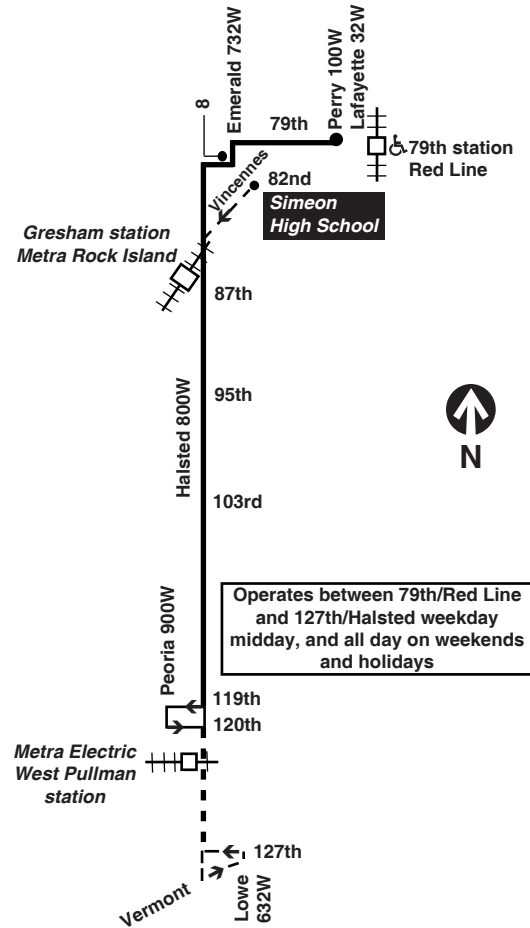

Federal law requires priority seating be designated for seniors and people with disabilities. **Please stand up** and yield these seats when needed for qualifying riders or when asked.

Schedules and other info in this timetable are subject to change. CTA does not assume responsibility for errors in timetables nor for inconvenience or damage resulting from delays.

Pay close attention to destination signs and announcements when boarding: added service may sometimes be provided over portions of this or any bus route and some trips can end before the furthest terminal on a line depending on service needs or time of day.

Bicycle racks are installed on the front of all CTA buses and are allowed on CTA trains during certain hours. See our Bike & Ride brochure or webpage for help on how to use racks and more.

Know before you go: Get alerts from us by text or e-mail about planned service changes every week or instant alerts for unplanned reroutes and disruptions. Sign up for CTA Updates today at transitchicago.com/updates.

For more travel information, use the Ventra app or call the RTA Travel Information Center at 312-836-7000. *Para obtener mayor información, en Español, llame al Centro de Información a 312-836-7000.*

Chicago Transit Authority

8A South Halsted

Effective Aug. 20, 2023

All CTA buses are accessible

transitchicago.com/bus/8A

Monday thru Friday

#8A South Halsted

Northbound

LV 127th/Lowe	LV Halsted/120th	Halsted/103rd	Halsted/95th	Halsted/87th	AR 79th Red Line
----	6:00a	6:09a	6:14a	6:18a	6:27a
----	6:20	6:29	6:34	6:39	6:48
----	6:37	6:47	6:53	6:57	7:07
----	6:53	7:03	7:09	7:13	7:23
----	7:06	7:17	7:23	7:28	7:38
----	7:17	7:28	7:34	7:39	7:49
----	7:28	7:39	7:45	7:50	8:00
----	7:41	7:52	7:58	8:03	8:13
----	7:54	8:05	8:11	8:16	8:27
----	8:09	8:20	8:26	8:31	8:42
----	8:26	8:37	8:42	8:47	8:57
----	8:43	8:54	8:59	9:04	9:13
----	9:00	9:11	9:16	9:21	9:30
9:11a	9:17	9:28	9:33	9:38	9:47
9:28	9:34	9:45	9:50	9:55	10:04
9:45	9:50	10:01	10:06	10:11	10:21
10:02	10:07	10:18	10:24	10:28	10:37
10:19	10:24	10:34	10:39	10:45	10:54
10:36	10:41	10:51	10:56	11:01	11:10
10:53	10:58	11:09	11:14	11:19	11:28
11:10	11:15	11:26	11:32	11:36	11:46
11:27	11:33	11:44	11:50	11:54	12:04p
11:45	11:50	12:02p	12:07p	12:11p	12:21
12:02p	12:07p	12:19	12:24	12:28	12:38
12:19	12:24	12:36	12:41	12:45	12:55
12:36	12:41	12:52	12:58	1:02	1:13
12:51	12:57	1:07	1:13	1:18	1:28
1:07	1:12	1:23	1:29	1:33	1:44
1:22	1:27	1:38	1:44	1:48	1:59
1:37	1:42	1:53	1:59	2:03	2:14
1:52	1:57	2:08	2:14	2:18	2:29
2:06	2:12	2:22	2:28	2:33	2:43
2:21	2:26	2:37	2:43	2:47	2:58
----	2:38	2:49	2:55	2:59	3:10
----	2:52	3:03	3:09	3:13	3:24
----	3:06	3:17	3:23	3:27	3:38
----	3:13W	3:24	3:30	3:34	3:45
----	3:20	3:31	3:37	3:41	3:52
----	3:34	3:45	3:51	3:55	4:06
----	3:50	4:00	4:06	4:11	4:21
----	4:06	4:16	4:22	4:26	4:37
----	4:17M	4:28	4:33	4:38	4:48
----	4:22	4:32	4:38	4:42	4:53
----	4:38	4:48	4:54	4:58	5:09
----	4:54	5:04	5:10	5:14	5:25
----	5:10	5:21	5:26	5:31	5:41
----	5:27	5:37	5:43	5:47	5:58
----	5:43	5:53	5:59	6:03	6:13
----	6:00	6:10	6:16	6:20	6:30
----	6:18	6:28	6:33	6:38	6:47
----	6:37	6:47	6:52	6:56	7:06
----	6:57	7:07	7:12	7:16	7:25
----	7:18	7:28	7:33	7:37	7:45
----	7:38	7:47	7:52	7:56	8:05
----	7:59	8:08	8:13	8:17	8:25
----	8:19	8:28	8:33	8:37	8:46
----	8:40	8:49	8:54	8:58	9:06
----	9:00	9:09	9:14	9:18	9:27
----	9:15	9:21	9:30	9:35	9:39
9:36	9:41	9:50	9:55	9:59	10:08
9:56	10:02	10:11	10:16	10:20	10:28
10:17	10:22	10:31	10:36	10:40	10:49
10:37	10:43	10:52	10:57	11:01	11:09
10:58	11:03	11:12	11:17	11:21	11:30
11:18	11:24	11:33	11:38	11:42	11:50
11:39	11:44	11:53	11:58	12:02a	12:11a
11:59	12:05a	12:14a	12:19a	12:23	12:31
12:20a	12:25	12:34	12:39	12:43	12:52

Southbound