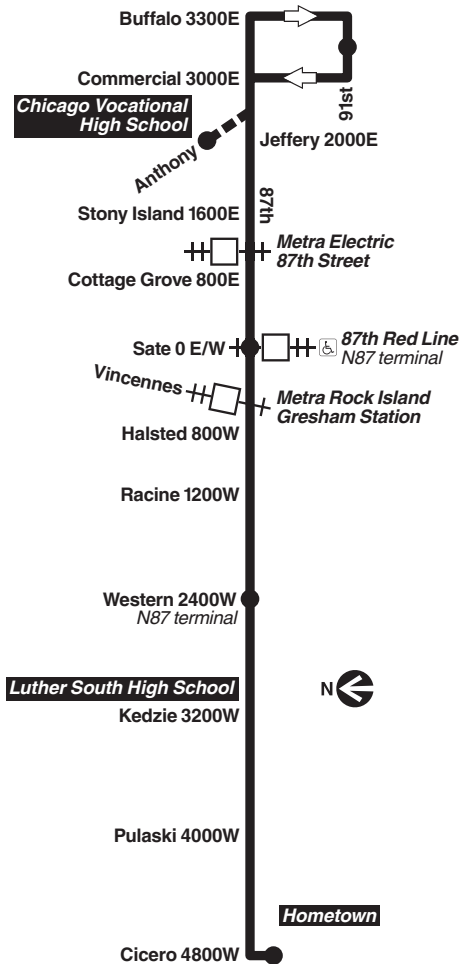

Additional notes:

All CTA buses are accessible. For accessibility help or to report concerns at stops, contact CTA Customer Service at transitchicago.com/feedback.

Federal law requires priority seating be designated for seniors and people with disabilities. **Please stand up** and yield these seats when needed for qualifying riders or when asked.

Schedules and other info in this timetable are subject to change. CTA does not assume responsibility for errors in timetables nor for inconvenience or damage resulting from delays.

Pay close attention to destination signs and announcements when boarding: added service may sometimes be provided over portions of this or any bus route and some trips can end before the furthest terminal on a line depending on service needs or time of day.

Bicycle racks are installed on the front of all CTA buses and are allowed on CTA trains during certain hours. See our Bike & Ride brochure or webpage for help on how to use racks and more.

Know before you go: Get alerts from us by text or e-mail about planned service changes every week or instant alerts for unplanned reroutes and disruptions. Sign up for CTA Updates today at transitchicago.com/updates.

For more travel information, use the Ventra app or call the RTA Travel Information Center at 312-836-7000. *Para obtener mayor información, en Español, llame al Centro de Información a 312-836-7000.*

87 87th

Effective Aug. 20, 2023

N87 overnight (owl) service between Western and 87th Red Line station

All CTA buses are accessible

transitchicago.com/bus/87

Monday thru Friday

Eastbound

LV 87th/ Cicero	LV 87th/ Western	87th/ Vincennes	AR 87th Red Line station	87th/ Stony Island	AR 91st/ Commercial
----	3:00N	3:07a	3:11a	----	----
----	----	3:22	3:26	3:35a	3:49a
----	3:30N	3:37	3:41	----	----
----	----	3:52	3:56	4:05	4:19
----	4:00	4:07	4:11	4:20	4:34
----	4:20	4:27	4:31	4:40	4:54
----	4:36	4:44	4:48	4:57	5:12
----	4:50	4:58	5:02	5:11	5:26
----	5:03	5:11	5:15	5:24	5:39
5:15a	5:16	5:24	5:28	5:37	5:52
----	5:28	5:38	5:42	5:53	6:08
----	5:40	5:50	5:55	6:06	6:22
5:38	5:52	6:02	6:07	6:18	6:34
----	6:03	6:13	6:18	6:29	6:45
6:00	6:14	6:24	6:29	6:40	6:56
----	6:25	6:35	6:40	6:51	7:07
6:22	6:36	6:46	6:51	7:02	7:18
6:33	6:47	6:57	7:02	7:13	7:29
6:45	7:00	7:11	7:17	7:30	7:46
----	7:15	7:26	7:33	7:47	8:04
7:14	7:29	7:41	7:47	8:01	8:18
----	7:44	7:56	8:02	8:16	8:33
7:44	7:59	8:11	8:17	8:31	8:48
7:59	8:14	8:26	8:32	8:46	9:03
8:14	8:29	8:41	8:47	9:01	9:18
----	8:45	8:56	9:03	9:17	9:34
8:45	9:00	9:12	9:18	9:33	9:50
----	9:16	9:27	9:33	9:48	10:05
9:16	9:31	9:42	9:49	10:03	10:20
9:32	9:47	9:58	10:05	10:19	10:36
9:48	10:03	10:14	10:21	10:35	10:52
----	10:19	10:30	10:37	10:51	11:08
10:20	10:35	10:46	10:53	11:07	11:24

then every 30 to 32 minutes from 87th/Cicero and every 16 to 17 minutes from 87th/Western until

2:34p	2:52p	3:04p	3:11p	3:28p	3:46p
----	3:07	3:19	3:26	3:43	4:01
----	----	----	3:28	3:45	3:49A
----	----	----	3:38	3:55	3:59A
3:04	3:21	3:33	3:41	3:57	4:16

then every 11 to 30 minutes from 87th/Cicero and every 6 to 15 minutes from 87th/Western until

5:31	5:49	6:01	6:09	6:26	6:45
----	6:04	6:16	6:24	6:41	7:00
6:01	6:19	6:31	6:39	6:56	7:15

then every 16 to 21 minutes from 87th/Cicero until

9:13	9:27	9:37	9:43	9:56	10:12
9:34	9:48	9:58	10:04	10:17	10:33
9:55	10:09	10:19	10:25	10:38	10:54
10:13	10:26	10:36	----	----	----
10:16	10:30	10:39	10:44	10:56	11:11
10:37	10:50	10:59	11:05	11:16	11:30
10:52	11:05	11:14	----	----	----
10:58	11:11	11:20	11:26	11:37	11:51
11:20	11:33	11:42	11:47	11:58	12:13a
11:41	11:54	12:02a	12:07a	12:17a	12:32
----	12:01a	12:09	----	----	----
12:03a	12:15	12:22	12:26	12:35	12:49
----	12:36	12:44	12:48	12:56	1:10
----	1:00	1:07	1:11	1:20	1:34
----	1:15	1:22	----	----	----
----	1:30N	1:37	1:41	----	----
----	1:35	1:43	----	----	----
----	2:00N	2:07	2:11	----	----
----	2:30N	2:37	2:41	----	----

A - trip ends at 87th/Anthony at time shown, school days only
N - overnight (owl) service begins/ends at Washington/State at time shown

Westbound