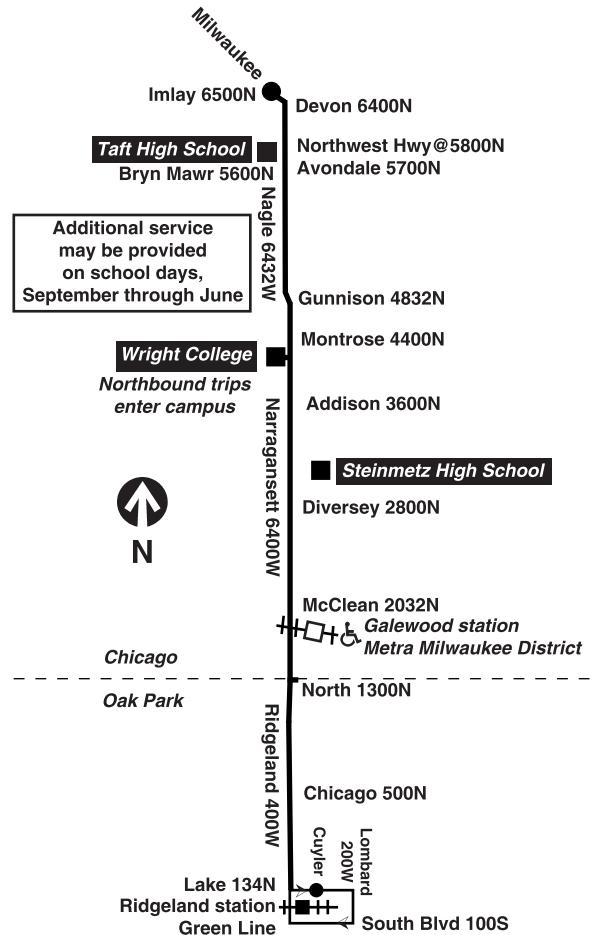

Federal law requires priority seating be designated for seniors and people with disabilities. **Please stand up** and yield these seats when needed for qualifying riders or when asked.

Schedules and other info in this timetable are subject to change. CTA does not assume responsibility for errors in timetables nor for inconvenience or damage resulting from delays.

Pay close attention to destination signs and announcements when boarding: added service may sometimes be provided over portions of this or any bus route and some trips can end before the furthest terminal on a line depending on service needs or time of day.

Bicycle racks are installed on the front of all CTA buses and are allowed on CTA trains during certain hours. See our Bike & Ride brochure or webpage for help on how to use racks and more.

Know before you go: Get alerts from us by text or e-mail about planned service changes every week or instant alerts for unplanned reroutes and disruptions. Sign up for CTA Updates today at transitchicago.com/updates.

For more travel information, use the Ventra app or call the RTA Travel Information Center at 312-836-7000. *Para obtener mayor información, en Español, llame al Centro de Información a 312-836-7000.*

Chicago Transit Authority

86 Narragansett/ Ridgeland

Effective Aug. 21, 2023

All CTA buses are accessible

transitchicago.com/bus/86