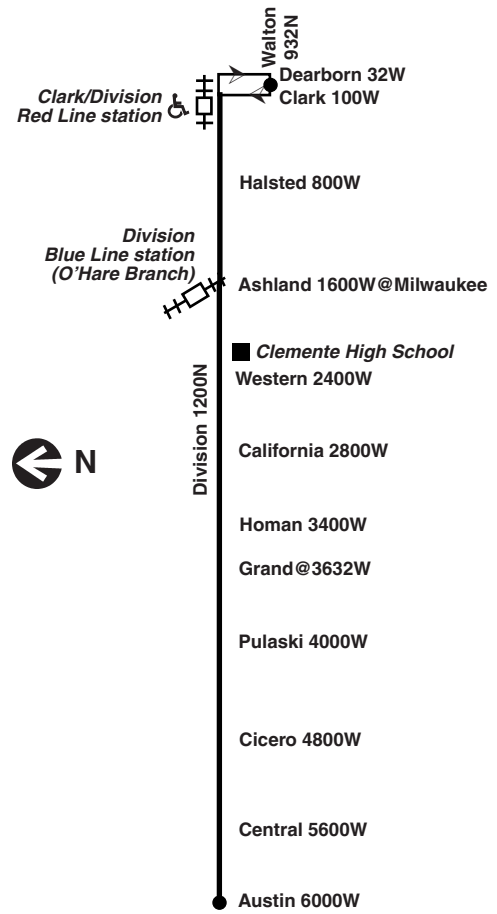

Federal law requires priority seating be designated for seniors and people with disabilities. **Please stand up** and yield these seats when needed for qualifying riders or when asked.

Schedules and other info in this timetable are subject to change. CTA does not assume responsibility for errors in timetables nor for inconvenience or damage resulting from delays.

Pay close attention to destination signs and announcements when boarding: added service may sometimes be provided over portions of this or any bus route and some trips can end before the furthest terminal on a line depending on service needs or time of day.

Bicycle racks are installed on the front of all CTA buses and are allowed on CTA trains during certain hours. See our Bike & Ride brochure or webpage for help on how to use racks and more.

Know before you go: Get alerts from us by text or e-mail about planned service changes every week or instant alerts for unplanned reroutes and disruptions. Sign up for CTA Updates today at transitchicago.com/updates.

For more travel information, use the Ventra app or call the RTA Travel Information Center at 312-836-7000. *Para obtener mayor información, en Español, llame al Centro de Información a 312-836-7000.*

Chicago Transit Authority

70 Division

Effective Aug. 20, 2023

All CTA buses are accessible

transitchicago.com/bus/70

Monday thru Friday

#70 Division

Eastbound

LV Division/Austin	Division/Pulaski	Division/Western	Division/Ashland	AR Walton/Dearborn
4:40a	4:51a	5:00a	5:05a	5:18a
5:00	5:11	5:20	5:26	5:39
5:20	5:31	5:42	5:48	6:02
5:39	5:51	6:02	6:09	6:23
5:58	6:10	6:21	6:28	6:42
6:13	6:25	6:36	6:43	6:57
6:25	6:37	6:50	6:57	7:12
6:33	6:46	6:59	7:06	7:22
6:40	6:53	7:07	7:15	7:31

then every 6 to 8 minutes until

7:54	8:08	8:25	8:34	8:52
8:05	8:19	8:36	8:45	9:03
8:19	8:33	8:51	8:59	9:18
8:21	8:35	-----	-----	-----
8:36	8:50	9:07	9:16	9:34
8:37	8:51	-----	-----	-----
8:44	8:58	-----	-----	-----
8:55	9:09	9:24	9:32	9:49
8:58	9:12	-----	-----	-----
9:12	9:26	-----	-----	-----
9:14	9:28	9:42	9:49	10:06
9:19	9:33	-----	-----	-----
9:33	9:47	-----	-----	-----
9:34	9:48	10:02	10:09	10:26
9:39	9:53	-----	-----	-----
9:54	10:08	10:22	10:29	10:46
10:12	10:26	-----	-----	-----
10:14	10:28	10:42	10:49	11:06

then every 20 minutes until

1:14p	1:28p	1:41p	1:48p	2:04p
1:33	1:46	1:59	2:06	2:22
1:49	2:02	2:15	2:22	2:38
2:02	2:15	2:29	2:36	2:52
2:13	2:26	2:40	2:47	3:04
2:21	2:34	2:49	2:56	3:13

then every 10 to 12 minutes until

4:01	4:15	4:28	4:36	4:52
4:13	4:27	4:40	4:48	5:04
4:26	4:40	4:53	5:01	5:17
4:33	4:47	-----	-----	-----
4:40	4:54	5:08	5:15	5:33
4:53	5:07	-----	-----	-----
4:58	5:12	5:25	5:32	5:51
5:16	5:30	-----	-----	-----
5:19	5:32	5:45	5:52	6:10
5:40	5:52	6:06	6:13	6:30
5:53	6:05	-----	-----	-----
6:02	6:13	6:26	6:33	6:50
6:17	6:28	-----	-----	-----
6:23	6:35	6:48	6:55	7:11
6:39	6:51	-----	-----	-----
6:46	6:57	7:10	7:17	7:33
7:09	7:20	7:32	7:39	7:55
7:32	7:44	7:56	8:02	8:18
7:49	8:02	-----	-----	-----
7:56	8:08	8:20	8:26	8:41
8:23	8:34	8:44	8:50	9:04
8:49	9:00	-----	-----	-----
8:50	9:01	9:11	9:17	9:31
9:17	9:28	9:38	9:44	9:58
9:44	9:55	10:05	10:11	10:25
10:12	10:23	10:33	10:38	10:51
10:39	10:48	10:58	11:03	11:16
10:48	10:56	-----	-----	-----
11:14	11:21	-----	-----	-----
11:37	11:44	-----	-----	-----
12:00a	12:08a	-----	-----	-----

Westbound

LV Walton/Dearborn	Division/Ashland	Division/Western	Division/Pulaski	AR Division/Austin
-----	-----	-----	4:28a	4:37a
-----	-----	-----	4:48	4:57
-----	-----	-----	5:08	5:17
-----	-----	-----	5:27	5:36
-----	-----	-----	5:46	5:55
5:24a	5:37a	5:41a	5:50	5:59
5:46	5:59	6:03	6:12	6:21
-----	-----	-----	6:14	6:22
-----	-----	-----	6:29	6:37
-----	-----	-----	6:35	6:44
6:08	6:21	6:26	6:36	6:46
-----	-----	-----	6:47	6:56
-----	-----	-----	6:53	7:02
6:28	6:42	6:47	6:57	7:07
-----	-----	-----	6:59	7:08
-----	-----	-----	7:10	7:20
-----	-----	-----	7:17	7:27
6:47	7:02	7:08	7:18	7:29
-----	-----	-----	7:32	7:43
7:05	7:21	7:27	7:38	7:49
-----	-----	-----	7:40	7:51
7:23	7:39	7:46	7:57	8:09
7:34	7:50	7:57	8:08	8:20

then every 7 to 8 minutes until

8:53	9:09	9:15	9:26	9:38
9:02	9:18	9:24	9:35	9:46
9:14	9:30	9:36	9:46	9:58
9:27	9:43	9:49	9:59	10:11
9:41	9:57	10:04	10:15	10:26
9:57	10:13	10:20	10:31	10:42
10:14	10:31	10:37	10:49	11:00
10:33	10:50	10:56	11:08	11:19

then every 20 minutes until