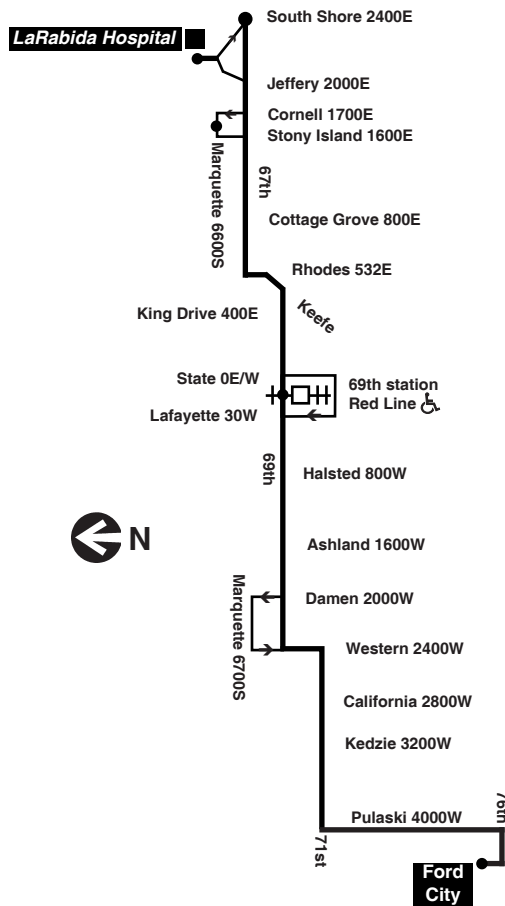

Federal law requires priority seating be designated for seniors and people with disabilities. **Please stand up** and yield these seats when needed for qualifying riders or when asked.

Schedules and other info in this timetable are subject to change. CTA does not assume responsibility for errors in timetables nor for inconvenience or damage resulting from delays.

Pay close attention to destination signs and announcements when boarding: added service may sometimes be provided over portions of this or any bus route and some trips can end before the furthest terminal on a line depending on service needs or time of day.

Bicycle racks are installed on the front of all CTA buses and are allowed on CTA trains during certain hours. See our Bike & Ride brochure or webpage for help on how to use racks and more.

Know before you go: Get alerts from us by text or e-mail about planned service changes every week or instant alerts for unplanned reroutes and disruptions. Sign up for CTA Updates today at transitchicago.com/updates.

For more travel information, use the Ventra app or call the RTA Travel Information Center at 312-836-7000. *Para obtener mayor información, en Español, llame al Centro de Información a 312-836-7000.*

Chicago Transit Authority

67 67th/69th/71st

Effective Aug. 20, 2023

All CTA buses are accessible

transitchicago.com/bus/67

Monday thru Friday

#67 67th/69th/71st

Eastbound

LV Ford City	LV 69th/Western	69th/Ashland	69th Red Line stn	67th/Stony Island	LaRabida Hospital	AR 67th/South Shore
----	4:40a	4:45a	4:54a	5:05a	----	5:11a
----	----	4:55	5:04	----	----	----
4:46a	5:00	5:04	5:14	5:24	----	5:30
5:06	5:20	5:24	5:34	5:44	5:49a	5:52
5:26	5:40	5:44	5:54	6:04	6:09	6:12
5:44	5:58	6:02	6:12	6:22	----	6:28
5:58	6:11	6:16	6:25	6:36	6:41	6:43
6:11	6:25	6:30	6:40	6:51	----	6:57
----	----	6:42	6:52	7:04	----	7:10
----	6:47	6:52	7:03	7:14	7:20	7:22
6:41	6:56	7:01	7:13	7:24	----	7:30
----	7:05	7:10	7:22	7:33	----	7:39
6:59	7:15	7:20	7:32	7:43	7:49	7:52
----	----	7:29	7:41	7:54	----	8:00
----	7:34	7:39	7:52	8:04	----	8:10
7:27	7:44	7:49	8:02	8:15	8:21	8:24
----	7:54	7:59	8:12	8:25	----	8:31
7:47	8:04	8:09	8:22	8:35	----	8:41
7:57	8:14	8:19	8:32	8:45	8:51	8:54
----	8:24	8:29	8:42	8:55	----	9:01
8:17	8:34	8:39	8:52	9:05	----	9:11

then every 10 to 15 minutes from Ford City to 67th/South shore and every 26 to 33 minutes from Ford City to LaRabida Hospital until

1:09p	1:26p	1:32p	1:44p	1:57p	----	2:03p
----	1:38	1:43	1:56	2:08	2:14p	2:17
1:32	1:49	1:55	2:07	2:20	----	2:26
1:44	2:01	2:06	2:19	2:31	2:37	2:40
1:55	2:12	2:18	2:30	2:43	----	2:49
----	2:23	2:28	2:41	2:53	----	2:59
2:15	2:32	2:38	2:50	3:03	3:09	3:12
----	2:41	2:46	2:59	3:12	----	3:18
2:32	2:49	2:55	3:07	3:20	----	3:26
----	2:57	3:03	3:15	3:29	----	3:35
2:45	3:04	3:10	3:22	3:36	3:41	3:45
----	3:12	3:18	3:30	3:44	----	3:51
3:01	3:20	3:26	3:38	3:52	----	3:59
----	3:28	3:34	3:46	4:00	4:06	4:09
3:17	3:36	3:42	3:54	4:08	----	4:15

then every 10 to 15 minutes from Ford City to 67th/South shore and every 24 to 40 minutes from Ford City to LaRabida Hospital until

5:23	5:40	5:46	5:59	6:13	6:19	6:22
5:38	5:55	6:01	6:14	6:28	----	6:34
5:53	6:09	6:15	6:28	6:42	6:48	6:51
6:09	6:25	6:31	6:44	6:58	----	7:04
6:29	6:44	6:50	7:02	7:15	7:21	7:24
6:49	7:04	7:09	7:22	7:35	7:41	7:43
7:10	7:24	7:29	7:41	7:54	----	8:00
7:30	7:44	7:49	8:01	8:13	8:19	8:22
7:51	8:04	8:09	8:21	8:33	8:39	8:41
8:08	8:21	8:26	----	----	----	----
8:12	8:25	8:30	8:42	8:54	----	9:00
8:33	8:46	8:51	9:03	9:15	9:21	9:23
8:54	9:07	9:12	9:24	9:36	9:42	9:44
9:04	9:17	9:22	----	----	----	----
9:15	9:28	9:33	9:45	9:57	----	10:03
9:36	9:49	9:54	10:05	10:17	10:23	10:25
9:57	10:11	10:16	10:27	10:39	10:44	10:47
10:19	10:33	10:38	10:49	11:01	11:06	11:09
10:42	10:56	11:01	11:12	11:24	----	11:30
11:01	11:14	11:19	11:29	11:41	----	11:47
11:21	11:34	11:38	11:48	11:59	----	12:05a
11:42	11:54	11:58	12:08a	----	----	----
12:02a	12:15a	12:19a	12:29	----	----	----
12:23	12:35	12:39	12:49	----	----	----
12:38	12:51	12:55	----	----	----	----
12:43	12:56	1:00	1:10	----	----	----
----	1:04	1:15	1:30	----	----	----
----	1:36	1:41	1:50	----	----	----
----	1:56	2:01	2:11	----	----	----

Westbound