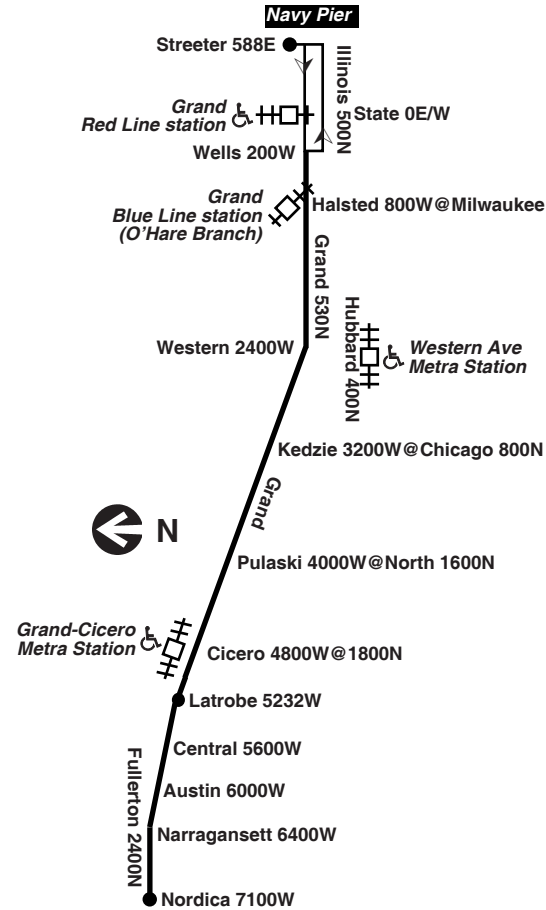

Bicycle racks are installed on the front of all CTA buses and are allowed on CTA trains during certain hours. See our Bike & Ride brochure or webpage for help on how to use racks and more.

Know before you go: Get alerts from us by text or e-mail about planned service changes every week or instant alerts for unplanned reroutes and disruptions. Sign up for CTA Updates today at transitchicago.com/updates.

65 Grand

Effective Aug. 20, 2023

All CTA buses are accessible

transitchicago.com/bus/65

Monday thru Friday

#65 Grand

Eastbound

LV Grand/Nordica	Grand/Cicero	Grand/Pulaski	Grand/Chicago	Grand/Milwaukee/Halsted	AR Navy Pier
4:45a	4:57a	5:02a	5:09a	5:21a	5:34a
5:10	5:22	5:27	5:34	5:46	5:59
5:30	5:43	5:49	5:57	6:10	6:23
5:50	6:04	6:09	6:17	6:31	6:45
6:08	6:23	6:29	6:38	6:53	7:07
6:25	6:40	6:46	6:56	7:12	7:27
6:48	6:52	6:58	7:08	7:24	7:39
6:47	7:04	7:10	7:21	7:39	7:55
7:11	7:16	7:22	7:33	7:52	8:08
7:10	7:27	7:34	7:44	8:03	8:20
7:21	7:39	7:45	7:56	8:15	8:31
7:46	7:50	7:57	8:07	8:26	8:43
7:45	8:02	8:09	8:19	8:38	8:55
8:11	8:15	8:21	8:31	8:50	9:07
8:11	8:27	8:33	8:44	9:02	9:19
8:25	8:41	8:47	8:58	9:16	9:32
8:46	9:01	9:08	9:18	9:35	9:51
9:07	9:22	9:29	9:39	9:55	10:11
9:28	9:43	9:51	10:00	10:16	10:32
9:38	9:54	10:01	-----	-----	-----
9:49	10:04	10:11	10:21	10:36	10:50

Westbound

LV Navy Pier	Grand/Milwaukee/Halsted	Grand/Chicago	Grand/Pulaski	Grand/Cicero	LV Grand/Nordica
-----	-----	-----	6:19a	6:24a	6:37a
-----	-----	-----	6:43	6:48	7:00
-----	-----	-----	7:06	7:11	7:23
-----	-----	-----	7:28	7:33	7:45
-----	-----	-----	7:49	7:54	8:06
7:33a	7:44a	7:55a	8:02	8:07	8:20