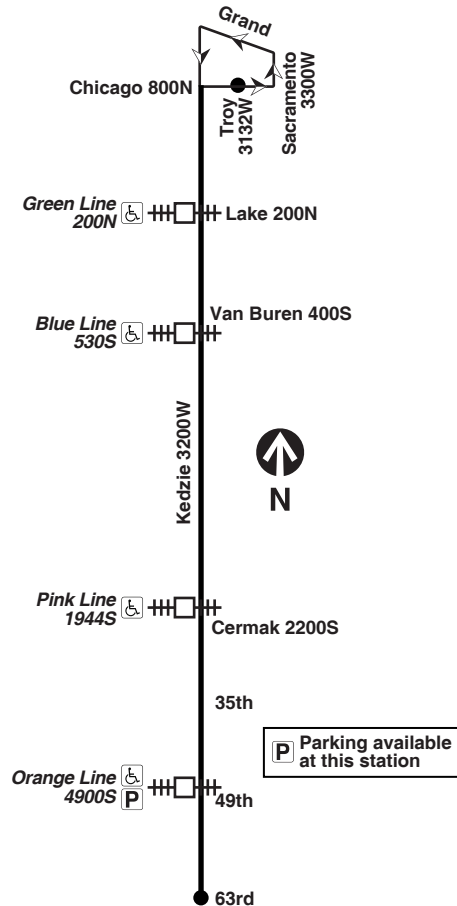

Federal law requires priority seating be designated for seniors and people with disabilities. **Please stand up** and yield these seats when needed for qualifying riders or when asked.

Schedules and other info in this timetable are subject to change. CTA does not assume responsibility for errors in timetables nor for inconvenience or damage resulting from delays.

Pay close attention to destination signs and announcements when boarding: added service may sometimes be provided over portions of this or any bus route and some trips can end before the furthest terminal on a line depending on service needs or time of day.

Bicycle racks are installed on the front of all CTA buses and are allowed on CTA trains during certain hours. See our Bike & Ride brochure or webpage for help on how to use racks and more.

Know before you go: Get alerts from us by text or e-mail about planned service changes every week or instant alerts for unplanned reroutes and disruptions. Sign up for CTA Updates today at transitchicago.com/updates.

For more travel information, use the Ventra app or call the RTA Travel Information Center at 312-836-7000. *Para obtener mayor información, en Español, llame al Centro de Información a 312-836-7000.*

Chicago Transit Authority

52 Kedzie

Effective Aug. 20, 2023

All CTA buses are accessible

transitchicago.com/bus/52

Monday thru Friday

#52 Kedzie

Northbound

LV Kedzie/ 63rd PI	Kedzie Orange Line stn	Kedzie/ 26th	Kedzie/ Cermak	Kedzie/ Roosevelt	Kedzie/ Van Buren	AR Chicago/ Troy
----	3:56a	4:00a	4:06a	4:15a	4:19a	4:27a
----	4:18	4:22	4:28	4:37	4:41	4:49
----	4:38	4:41	4:47	4:57	5:01	5:08
----	4:54	4:57	5:03	5:13	5:17	5:24
4:53a	5:03	5:07	5:13	5:22	5:26	5:34
5:10	5:20	5:24	5:30	5:39	5:43	5:51
5:24	5:34	5:38	5:44	5:53	5:57	6:05
----	5:42	5:45	5:51	6:01	6:05	6:12
5:39	5:49	5:53	5:59	6:09	6:14	6:22
----	6:00	6:03	6:10	6:21	6:25	6:33
5:59	6:10	6:13	6:21	6:32	6:37	6:45
----	6:18	6:22	6:29	6:40	6:45	6:54
6:15	6:27	6:30	6:38	6:49	6:54	7:02
6:32	6:44	6:47	6:56	7:08	7:13	7:21
----	6:53	6:56	7:05	7:17	7:22	7:30
6:49	7:02	7:06	7:14	7:27	7:32	7:42
7:07	7:21	7:25	7:34	7:47	7:52	8:02
7:20	7:34	7:38	7:47	8:00	8:05	8:15
7:33	7:47	7:51	8:00	8:12	8:17	8:27
7:46	8:00	8:04	8:13	8:25	8:30	8:40
7:59	8:13	8:17	8:26	8:38	8:43	8:53
8:12	8:26	8:30	8:39	8:51	8:56	9:06
8:28	8:42	----	----	----	----	----
8:30	8:44	8:48	8:57	9:09	9:14	9:24

then every 18 to 20 minutes until

1:01p	1:16p	1:20p	1:30p	1:43p	1:48p	2:00p
1:19	1:34	1:38	1:48	2:01	2:06	2:18
1:36	1:51	1:56	2:05	2:18	2:23	2:35
1:53	2:08	2:13	2:22	2:35	2:40	2:52
2:10	2:25	2:29	2:39	2:52	2:57	3:09
2:24	2:40	2:44	2:55	3:09	3:15	3:29
2:38	2:54	2:58	3:09	3:25	3:31	3:46
2:49	3:05	3:10	3:21	3:37	3:43	3:57
3:00	3:17	3:21	3:32	3:48	3:55	4:08
3:10	3:27	3:32	3:43	4:00	4:07	4:20
3:21	3:38	3:43	3:55	4:12	4:18	4:31
3:36	3:53	3:58	4:09	4:27	4:33	4:45
3:51	4:08	4:13	4:24	4:42	4:48	5:00
----	4:15	4:20	4:32	4:49	4:56	5:08
4:06	4:22	4:27	4:39	4:56	5:02	5:14
4:21	4:37	4:42	4:53	5:10	5:15	5:27
4:37	4:52	4:56	5:07	5:24	5:29	5:41
4:54	5:09	5:13	5:24	5:40	5:45	5:57
5:11	5:26	5:30	5:41	5:56	6:02	6:14
5:12	5:27	----	----	----	----	----
5:25	5:40	----	----	----	----	----
5:28	5:42	5:47	5:58	6:13	6:18	6:30
5:45	5:59	6:03	6:13	6:28	6:33	6:45
6:02	6:16	----	----	----	----	----
6:03	6:17	6:21	6:31	6:44	6:49	7:01
6:21	6:35	6:39	6:49	7:02	7:07	7:19
6:36	6:50	----	----	----	----	----
6:40	6:54	6:59	7:08	7:20	7:25	7:37
7:00	7:14	7:18	7:28	7:39	7:44	7:55
7:20	7:34	7:38	7:48	7:59	8:04	8:15
7:27	7:41	----	----	----	----	----
7:40	7:54	7:58	8:07	8:20	8:24	8:34
7:42	7:56	----	----	----	----	----
8:01	8:14	8:19	8:27	8:38	8:43	8:53
8:20	8:33	8:38	8:46	8:57	9:02	9:12
8:40	8:52	8:56	9:05	9:17	9:21	9:30
9:00	9:12	----	----	----	----	----
9:00	9:12	9:16	9:25	9:36	9:40	9:49
9:20	9:32	9:36	9:45	9:56	10:00	10:09
9:40	9:52	9:56	10:04	10:15	10:19	10:28
10:00	10:11	10:15	10:23	10:33	10:38	10:46
10:20	10:31	10:35	10:43	10:53	10:58	11:06
10:40	10:51	10:54	11:02	11:13	11:17	11:25
11:00	11:11	11:14	11:21	11:32	11:36	11:44
11:02	11:13	----	----	----	----	----
11:20	11:29	----	----	----	----	----

Southbound