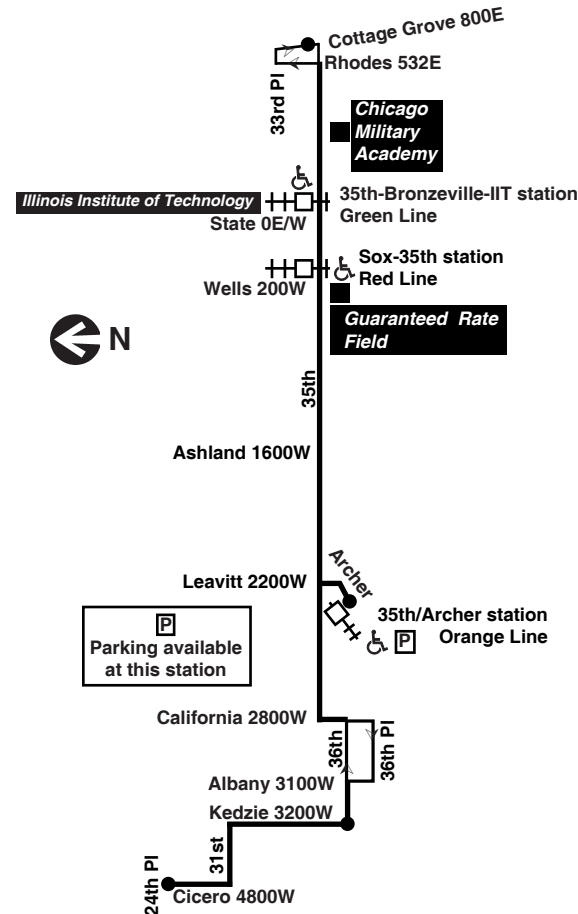

Federal law requires priority seating be designated for seniors and people with disabilities. **Please stand up** and yield these seats when needed for qualifying riders or when asked.

Schedules and other info in this timetable are subject to change. CTA does not assume responsibility for errors in timetables nor for inconvenience or damage resulting from delays.

Pay close attention to destination signs and announcements when boarding: added service may sometimes be provided over portions of this or any bus route and some trips can end before the furthest terminal on a line depending on service needs or time of day.

Bicycle racks are installed on the front of all CTA buses and are allowed on CTA trains during certain hours. See our Bike & Ride brochure or webpage for help on how to use racks and more.

Know before you go: Get alerts from us by text or e-mail about planned service changes every week or instant alerts for unplanned reroutes and disruptions. Sign up for CTA Updates today at transitchicago.com/updates.

For more travel information, use the Ventra app or call the RTA Travel Information Center at 312-836-7000. *Para obtener mayor información, en Español, llame al Centro de Información a 312-836-7000.*

Chicago Transit Authority

35 31st/35th

Effective Aug. 20, 2023

Monday thru Friday #35 31st/35th

Eastbound

LV Cicero/24th Place	31st/Kedzie	36th/Kedzie	35th/Archer Orange Ln	Sox-35th Red Line	AR 35th/Cottage Grove
----	3:28a	3:31a	3:38a	3:51a	4:00a
----	3:57	4:00	4:07	4:20	4:29
----	4:17	4:20	4:27	4:40	4:49
----	4:37	4:40	4:47	5:00	5:09
4:42a	4:57	5:00	5:07	5:20	5:29
5:00	5:15	5:18	5:25	5:38	5:48
5:17	5:33	5:36	5:43	5:56	6:07
5:34	5:50	5:53	6:00	6:13	6:24
5:50	6:06	6:09	6:16	6:29	6:40
6:06	6:22	6:25	6:32	6:45	6:56
6:22	6:38	6:41	6:48	7:02	7:13
6:37	6:54	6:57	7:04	7:19	7:31
6:52	7:09	7:12	7:19	7:34	7:46
7:07	7:24	7:27	7:34	7:49	8:01
7:22	7:39	7:42	7:49	8:04	8:16
7:37	7:54	7:57	8:04	8:19	8:31
7:52	8:09	8:12	8:19	8:34	8:46
8:07	8:24	8:27	8:34	8:49	9:01
8:22	8:39	8:42	8:49	9:04	9:16
8:40	8:57	9:00	9:07	9:22	9:34
9:00	9:17	9:20	9:27	9:42	9:54
9:20	9:37	9:40	9:47	10:02	10:14
9:40	9:57	10:00	10:07	10:22	10:34
10:00	10:17	10:20	10:27	10:42	10:54
10:20	10:37	10:40	10:47	11:02	11:14
10:40	10:57	11:00	11:07	11:22	11:34
11:00	11:17	11:20	11:27	11:42	11:54
11:20	11:37	11:40	11:47	12:02p	12:14p
11:40	11:57	12:00p	12:07p	12:22	12:34
12:00p	12:17p	12:20	12:27	12:42	12:54
12:20	12:37	12:40	12:47	1:02	1:14
12:39	12:56	12:59	1:06	1:22	1:33
12:58	1:15	1:18	1:25	1:40	1:52
1:15	1:32	1:35	1:42	1:57	2:09
1:31	1:48	1:51	1:58	2:13	2:25
1:46	2:03	2:06	2:13	2:29	2:40
2:02	2:19	2:22	2:30	2:46	2:57
2:17	2:35	2:38	2:45	3:01	3:13
2:32	2:50	2:53	3:01	3:17	3:29
2:47	3:05	3:08	3:16	3:32	3:44
3:02	3:20	3:23	3:31	3:47	3:59
3:17	3:35	3:38	3:46	4:02	4:14
3:32	3:50	3:53	4:01	4:17	4:29
3:47	4:05	4:08	4:16	4:32	4:44
4:02	4:20	4:23	4:31	4:47	5:00
4:17	4:35	4:38	4:46	5:02	5:15
4:32	4:50	4:53	5:01	5:17	5:30
4:47	5:05	5:08	5:16	5:33	5:45
5:03	5:20	5:23	5:31	5:47	5:59
5:18	5:35	5:38	5:46	6:01	6:13
5:34	5:50	5:53	6:01	6:16	6:27
5:49	6:06	6:09	6:16	6:31	6:42
6:05	6:21	6:24	6:31	6:46	6:56
6:22	6:37	6:40	6:47	7:01	7:11
6:42	6:57	7:00	7:07	7:20	7:30
7:02	7:17	7:20	7:27	7:41	7:50
7:23	7:38	7:41	7:48	8:01	8:11
7:44	7:59	8:02	8:09	8:22	8:32
8:05	8:20	8:23	8:30	8:43	8:53
----	----	8:45	8:52	9:05	9:14
----	----	9:07	9:14	9:27	9:36
----	----	9:29	9:36	9:49	9:58
----	----	9:52	9:58	10:10	10:19
----	----	10:14	10:20	10:32	10:41
----	----	10:36	10:42	10:54	11:03
----	----	10:58	11:04	11:16	11:25
----	----	11:20	11:26	11:38	11:47