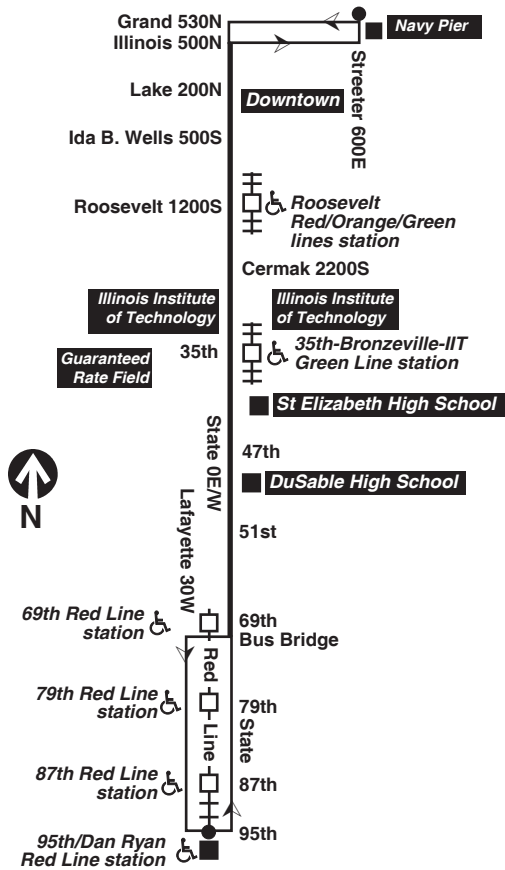

Federal law requires priority seating be designated for seniors and people with disabilities. **Please stand up** and yield these seats when needed for qualifying riders or when asked.

Schedules and other info in this timetable are subject to change. CTA does not assume responsibility for errors in timetables nor for inconvenience or damage resulting from delays.

Pay close attention to destination signs and announcements when boarding: added service may sometimes be provided over portions of this or any bus route and some trips can end before the furthest terminal on a line depending on service needs or time of day.

Bicycle racks are installed on the front of all CTA buses and are allowed on CTA trains during certain hours. See our Bike & Ride brochure or webpage for help on how to use racks and more.

Know before you go: Get alerts from us by text or e-mail about planned service changes every week or instant alerts for unplanned reroutes and disruptions. Sign up for CTA Updates today at transitchicago.com/updates.

For more travel information, use the Ventra app or call the RTA Travel Information Center at 312-836-7000. *Para obtener mayor información, en Español, llame al Centro de Información a 312-836-7000.*

Chicago Transit Authority

29 State

Effective Aug. 20, 2023

All CTA buses are accessible

transitchicago.com/bus/29

Monday thru Friday

#29 State

Northbound

LV Dan Ryan/ Red Line	State/ 79th	State/ 51st	State/ Cermak	State/ Lake	AR Navy Pier
4:00a	4:08a	4:22a	4:36a	4:50a	4:56a
4:24	4:33	4:47	5:00	5:14	5:21
4:44	4:53	5:07	5:20	5:34	5:41
5:02	5:11	5:25	5:39	5:54	6:02
5:20	5:29	5:43	5:57	6:12	6:20
5:37	5:46	6:00	6:15	6:31	6:39
5:54	6:03	6:17	6:32	6:49	6:57
6:11	6:20	6:35	6:51	7:08	7:16
6:28	6:37	6:52	7:08	7:25	7:34
6:44	6:53	7:09	7:25	7:44	7:53
7:00	7:09	7:26	7:43	8:03	8:12
7:16	7:25	7:43	8:01	8:22	8:32
7:32	7:41	8:00	8:19	8:41	8:51
7:49	7:58	8:17	8:36	8:58	9:08
8:06	8:15	8:34	8:53	9:15	9:25
8:23	8:32	8:51	9:10	9:32	9:41
8:40	8:49	9:07	9:26	9:46	9:55
8:57	9:06	9:24	9:42	10:01	10:10
9:14	9:23	9:41	9:59	10:18	10:27
9:32	9:42	9:59	10:17	10:36	10:45
9:51	10:01	10:18	10:36	10:55	11:04
10:10	10:20	10:37	10:55	11:14	11:23
10:29	10:39	10:56	11:14	11:33	11:42
10:49	10:59	11:16	11:34	11:54	12:02p
11:09	11:19	11:37	11:55	12:15p	12:24
11:29	11:39	11:57	12:15p	12:35	12:44
11:49	11:59	12:17p	12:35	12:55	1:04
12:09p	12:19p	12:37	12:55	1:15	1:24
12:29	12:39	12:57	1:15	1:35	1:44
12:49	12:59	1:17	1:35	1:55	2:04
1:10	1:19	1:37	1:55	2:16	2:25
1:30	1:39	1:57	2:15	2:36	2:45
1:49	1:58	2:16	2:34	2:55	3:04
2:07	2:16	2:34	2:52	3:13	3:22
2:23	2:32	2:50	3:08	3:29	3:38
2:38	2:47	3:05	3:23	3:44	3:53
2:53	3:02	3:20	3:38	3:59	4:08
3:08	3:19	3:37	3:55	4:16	4:25
3:23	3:34	3:53	4:11	4:33	4:42
3:39	3:50	4:09	4:27	4:50	5:00
3:56	4:07	4:25	4:43	5:07	5:17
4:14	4:25	4:43	5:01	5:25	5:35
4:32	4:43	5:01	5:19	5:43	5:53
4:52	5:03	5:22	5:39	6:03	6:13
5:13	5:24	5:42	5:59	6:22	6:31
5:34	5:45	6:03	6:19	6:41	6:50
5:55	6:06	6:24	6:40	7:00	7:09
6:16	6:27	6:44	7:00	7:19	7:28
6:38	6:48	7:05	7:21	7:40	7:49
6:59	7:09	7:26	7:42	7:59	8:08
7:21	7:31	7:48	8:04	8:21	8:30
7:44	7:53	8:11	8:26	8:44	8:52
8:07	8:16	8:34	8:49	9:07	9:15
8:30	8:39	8:57	9:12	9:30	9:38
8:54	9:04	9:20	9:35	9:52	10:00
9:19	9:28	9:44	9:59	10:14	10:23
9:43	9:52	10:08	10:23	10:39	10:46
10:08	10:17	10:33	10:47	11:02	11:09
10:33	10:42	10:57	11:12	11:26	11:33
11:02	11:10	11:25	11:38	11:51	11:58
11:33	11:40	11:54	12:05a	12:17a	12:24a

Southbound