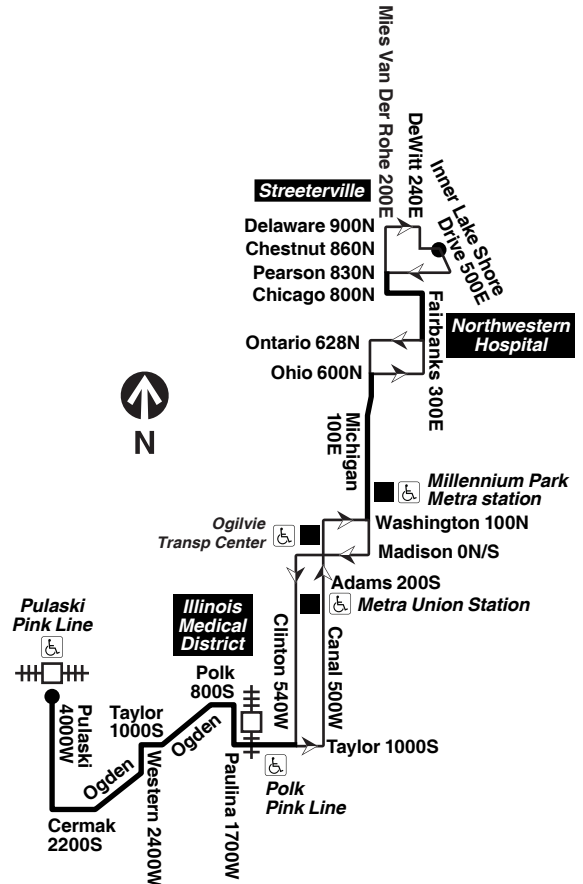

Federal law requires priority seating be designated for seniors and people with disabilities. **Please stand up** and yield these seats when needed for qualifying riders or when asked.

Schedules and other info in this timetable are subject to change. CTA does not assume responsibility for errors in timetables nor for inconvenience or damage resulting from delays.

Pay close attention to destination signs and announcements when boarding: added service may sometimes be provided over portions of this or any bus route and some trips can end before the furthest terminal on a line depending on service needs or time of day.

Bicycle racks are installed on the front of all CTA buses and are allowed on CTA trains during certain hours. See our Bike & Ride brochure or webpage for help on how to use racks and more.

Know before you go: Get alerts from us by text or e-mail about planned service changes every week or instant alerts for unplanned reroutes and disruptions. Sign up for CTA Updates today at transitchicago.com/updates.

For more travel information, use the Ventra app or call the RTA Travel Information Center at 312-836-7000. *Para obtener mayor información, en Español, llame al Centro de Información a 312-836-7000.*

Chicago Transit Authority

157

Streeterville/ Taylor

Effective Aug. 21, 2023

All CTA buses are accessible

transitchicago.com/bus/157