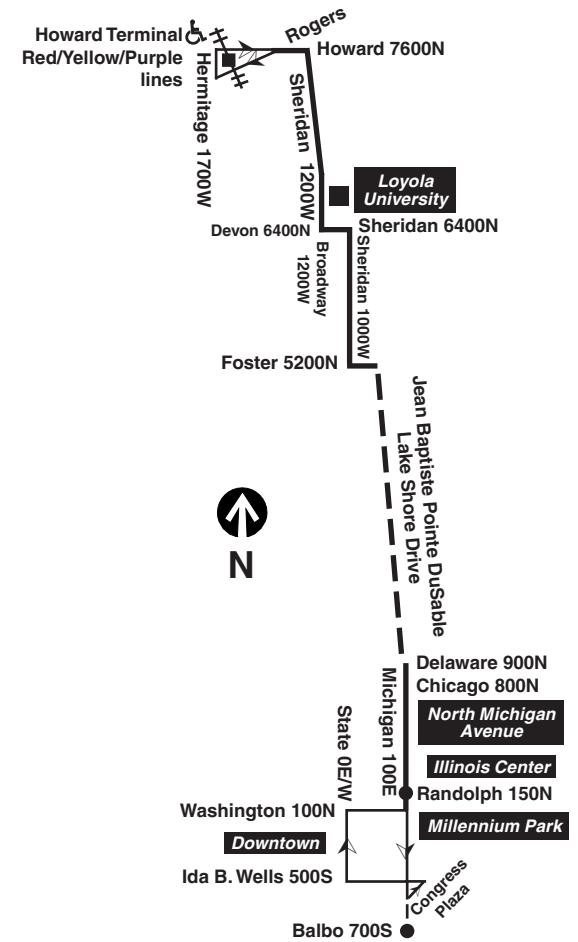

147 Outer DuSable Lake Shore Express

Effective Aug. 20, 2023

All CTA buses are accessible

transitchicago.com/bus/147

Monday thru Friday

#147 Outer DuSable Lake Shore Express

Southbound

LV Howard Terminal	Devon/ Broadway	Foster/ Sheridan	Michigan/ Delaware	Michigan/ S. Water	AR Congress Plaza
4:30a	4:41a	4:51a	5:00a	5:07a	5:13a
4:50	5:01	5:11	5:20	5:27	5:33
5:08	5:19	5:30	5:40	5:47	5:53
5:25	5:37	5:49	5:59	6:06	6:12
5:41	5:54	6:06	6:15	6:23	6:30
5:55	6:08	6:20	6:30	6:37	6:44
6:15	6:29	6:41	6:51	6:59	7:07
6:31	6:46	6:59	7:10	7:18	7:26
6:44	6:59	7:13	7:24	7:33	7:41
6:57	7:13	7:26	7:39	7:48	7:56
7:12	7:28	7:42	7:56	8:05	8:14
7:27	7:43	7:57	8:12	8:22	8:31B
7:42	7:52	8:06	8:21	8:31	8:40
7:57	8:14	8:29	8:45	8:55	9:04
8:14	8:32	8:46	9:03	9:12	9:21
8:33	8:50	9:05	9:20	9:29	9:39B
8:53	9:10	9:24	9:37	9:46	9:54
9:05	9:21	9:36	9:48	9:57	10:06B
9:17	9:33	9:48	9:59	10:08	10:17
9:29	9:45	9:59	10:10	10:20	10:29
9:41	9:57	10:11	10:22	10:32	10:41
9:53	10:09	10:23	10:34	10:44	10:53
10:05	10:21	10:35	10:46	10:56	11:05B
10:18	10:34	10:48	10:59	11:09	11:18

B - trip ends at Michigan/Balbo at time shown

Northbound

LV Congress Plaza	Michigan/ S. Water	Michigan/ Delaware	Foster/ Sheridan	Devon/ Broadway	AR Howard Terminal
-----	-----	-----	4:10a	4:18a	4:26a
-----	-----	-----	4:30	4:37	4:46
-----	-----	-----	4:47	4:55	5:04
-----	-----	-----	5:04	5:12	5:21
-----	-----	-----	5:20	5:28	5:37
-----	-----	-----	5:34	5:42	5:51
5:18a	5:28a	5:33a	5:43	5:51	6:00
5:38	5:48	5:54	6:03	6:12	6:21
5:58	6:08	6:14	6:24	6:32	6:42
6:17	6:28	6:33	6:43	6:52	7:03
6:35	6:46	6:52	7:03	7:14	7:25
6:52	7:04	7:11	7:22	7:34	7:46
7:07	7:19	7:26	7:38	7:50	8:03
7:22	7:34	7:41	7:53	8:05	8:18
7:37	7:49	7:56	8:08	8:20	8:33
7:52	8:05	8:12	8:24	8:35	8:47
8:07	8:20	8:28	8:39	8:50	9:01
8:22	8:35	8:43	8:54	9:05	9:16
8:37	8:50	8:57	9:08	9:19	9:30
8:49	9:02	9:09	9:20	9:31	9:42
9:01	9:14	9:22	9:33	9:44	9:54
9:14	9:27	9:35	9:46	9:57	10:07
9:28	9:41	9:49	10:00	10:11	10:21