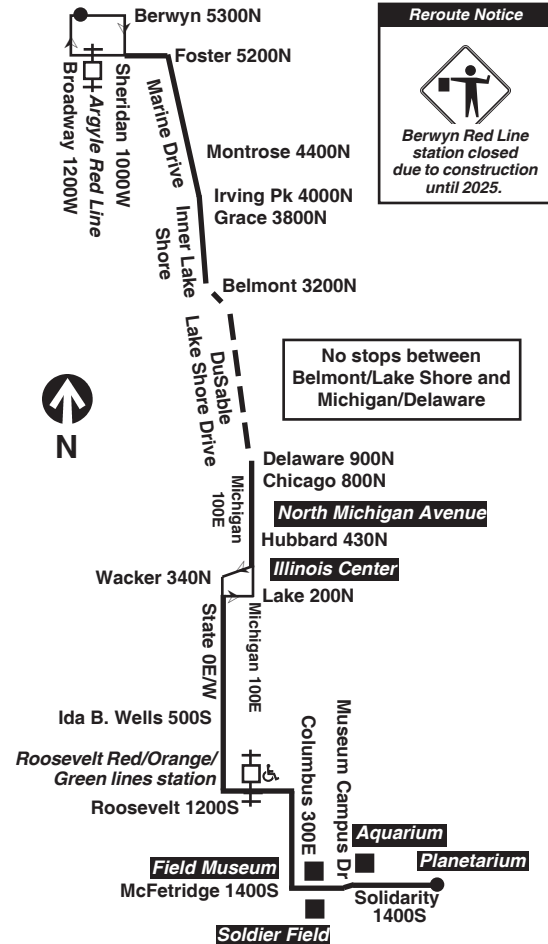

Federal law requires priority seating be designated for seniors and people with disabilities. **Please stand up** and yield these seats when needed for qualifying riders or when asked.

Schedules and other info in this timetable are subject to change. CTA does not assume responsibility for errors in timetables nor for inconvenience or damage resulting from delays.

Pay close attention to destination signs and announcements when boarding; added service may sometimes be provided over portions of this or any bus route and some trips can end before the furthest terminal on a line depending on service needs or time of day.

Bicycle racks are installed on the front of all CTA buses and are allowed on CTA trains during certain hours. See our [Bike & Ride brochure](#) or webpage for help on how to use racks and more.

Know before you go: Get alerts from us by text or e-mail about planned service changes every week or instant alerts for unplanned reroutes and disruptions. Sign up for CTA Updates today at transitchicago.com/updates.

For more travel information, use the Ventra app or call the RTA Travel Information Center at 312-836-7000. *Para obtener mayor información, en Español, llame al Centro de Información a 312-836-7000.*

Chicago Transit Authority

146 Inner Lake Shore/ Michigan Express

Effective Aug. 20, 2023

All CTA buses are accessible

transitchicago.com/bus/146

Monday thru Friday

Southbound

LV Berwyn/Broadway	Montrose/Marine	Irving Pk/Lake Shore	Belmont/Sheridan	Delaware/Michigan	Roosevelt/State	AR Adler Planetarium
5:00a	5:10a	5:12a	5:21a	5:26a	5:46a	-----
5:15	5:25	5:27	5:36	5:41	6:01	-----
5:30	5:40	5:42	5:51	5:56	6:16	6:23a
5:45	5:55	5:57	6:06	6:11	6:31	-----
6:00	6:10	6:12	6:21	6:26	6:46	6:53
6:12	6:22	6:24	6:33	6:39	6:59	7:06
6:22	6:32	6:35	6:45	6:51	7:13	7:21
6:32	6:43	6:46	6:57	7:03	7:26	7:34
6:46F	6:53	6:56	7:08	7:15	7:34H	-----
6:52	7:03	7:06	7:18	7:26	7:50	7:58
7:05F	7:13	7:16	7:28	7:36	8:00	8:08
7:09	7:20	7:23	7:36	7:44	8:08	8:16
7:20F	7:28	7:31	7:44	7:53	8:12H	-----
7:25	7:36	7:39	7:52	8:01	8:26	8:34
7:35F	7:43	7:46	8:00	8:09	8:34	8:42
7:38	7:50	7:54	8:07	8:17	8:43	8:51
7:49F	7:58	8:01	8:15	8:24	8:50	8:58
7:51	8:04	8:08	8:22	8:31	8:57	9:05
8:05	8:18	8:22	8:36	8:46	9:13	9:21
8:20	8:33	8:37	8:50	9:00	9:27	9:35
-----	-----	8:46	8:59	9:08	9:35	9:43
8:41	8:54	8:57	9:08	9:17	9:42	9:51
-----	-----	9:06	9:17	9:25	9:46H	-----
8:59	9:12	9:15	9:25	9:33	9:58	10:07
-----	-----	9:24	9:34	9:41	10:02H	-----
9:19	9:31	9:34	9:44	9:51	10:17	10:26
-----	9:43	9:46	9:56	10:03	10:28	10:37
9:43	9:55	9:58	10:08	10:14	10:39	10:48

then every 24 minutes from Berwyn/Broadway and every 12 minutes from Montrose/Marine until

2:07p	2:20p	2:23p	2:33p	2:40p	3:07p	3:15p
-----	2:32	2:35	2:45	2:52	3:19	3:27
2:31	2:44	2:47	2:57	3:04	3:31	3:39
-----	2:56	2:59	3:09	3:16	3:43	3:51
2:55	3:08	3:11	3:21	3:28	3:55	4:03
-----	3:20	3:23	3:33	3:40	4:07	4:15
3:19	3:32	3:35	3:45	3:52	4:19	4:27
-----	3:45	3:48	3:58	4:05	4:32	4:40
3:43	3:56	3:59	4:09	4:16	4:43	4:51
3:59F	4:08	4:11	4:21	4:28	4:55	5:03
4:07	4:20	4:23	4:33	4:40	5:09	5:17
4:23F	4:31	4:35	4:45	4:53	5:22	5:30
4:32	4:44	4:47	4:57	5:06	5:36	5:44
4:44	4:56	5:00	5:10	5:18	5:49	5:57
4:57	5:09	5:12	5:22	5:30	6:00	6:08
5:11	5:23	5:26	5:36	5:44	6:12	6:19
5:25	5:37	5:40	5:50	5:57	6:24	6:32
5:40	5:53	5:56	6:06	6:13	6:39	6:47
5:55	6:08	6:11	6:21	6:28	6:54	7:02
6:11	6:23	6:26	6:36	6:43	7:10	7:17
6:26	6:39	6:42	6:52	6:59	7:25	7:33
6:42	6:54	6:56	7:05	7:11	7:36	7:43
6:57	7:09	7:12	7:20	7:26	7:51	7:58
7:13	7:24	7:27	7:34	7:40	8:04	8:12
7:29	7:41	7:43	7:51	7:57	8:20	8:28
7:46	7:57	8:00	8:07	8:14	8:36	8:44
8:03	8:14	8:17	8:24	8:30	8:53	9:00
8:20	8:31	8:34	8:41	8:47	9:10	9:17
8:37	8:48	8:50	8:56	9:03	9:25	9:31
8:54	9:05	9:07	9:13	9:20	9:41	9:48
9:12	9:22	9:24	9:30	9:37	9:57	10:04
9:29	9:39	9:41	9:48	9:54	10:13	10:22
9:47	9:57	9:59	10:05	10:11	10:30	10:37
10:04	10:14	10:17	10:23	10:29	10:48	10:55
10:22	10:32	10:34	10:40	10:46	11:05	11:12
10:40	10:50	10:52	10:58	11:04	11:23	11:30

H - trip begins/ends at Harrison/State at time shown
F - trip begins at Foster/Sheridan at time shown

#146 Inner Lake Shore/ Michigan Express

Northbound