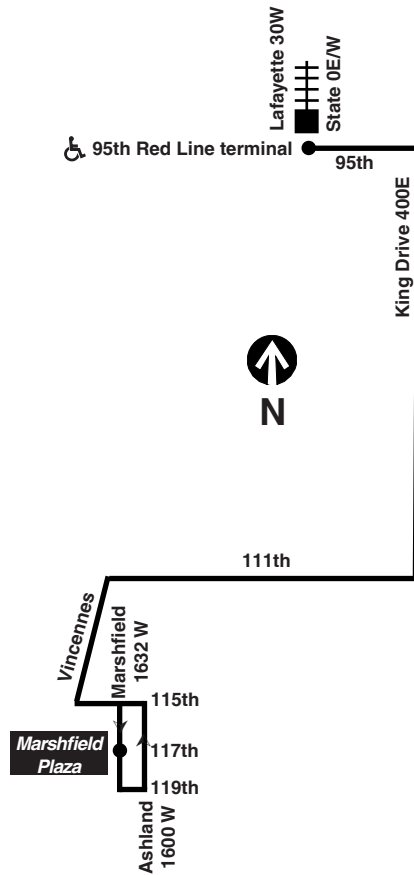

⚠ Federal law requires priority seating be designated for seniors and people with disabilities. **Please stand up** and yield these seats when needed for qualifying riders or when asked.

🕒 Schedules and other info in this timetable are subject to change. CTA does not assume responsibility for errors in timetables nor for inconvenience or damage resulting from delays.

📍 Pay close attention to destination signs and announcements when boarding: added service may sometimes be provided over portions of this or any bus route and some trips can end before the furthest terminal on a line depending on service needs or time of day.

🚲 Bicycle racks are installed on the front of all CTA buses and are allowed on CTA trains during certain hours. See our Bike & Ride brochure or webpage for help on how to use racks and more.

⚠ Know before you go: Get alerts from us by text or e-mail about planned service changes every week or instant alerts for unplanned reroutes and disruptions. Sign up for CTA Updates today at transitchicago.com/updates.

❓ For more travel information, use the Ventra app or call the RTA Travel Information Center at 312-836-7000. *Para obtener mayor información, en Español, llame al Centro de Información a 312-836-7000.*

Chicago Transit Authority

111 111th/ King Drive

Effective Aug. 20, 2023

Monday thru Friday

#111 111th/King Drive

Northbound

LV Marshfield/117th	111th/Vincennes	111th/Halsted	111th/Michigan	103rd/King Drive	AR 95th/Dan Ryan Red Line
4:30a	4:37a	4:41a	4:46a	4:51a	4:58a
4:50	4:57	5:01	5:06	5:11	5:18
5:10	5:17	5:21	5:26	5:31	5:38
5:30	5:37	5:42	5:47	5:52	6:00
5:50	5:57	6:02	6:07	6:12	6:20
6:07	6:15	6:19	6:24	6:30	6:37
6:22	6:30	6:34	6:39	6:45	6:52
6:37	6:44	6:49	6:54	6:59	7:07
6:51	6:59	7:04	7:10	7:16	7:24
7:06	7:14	7:20	7:26	7:32	7:41
7:21	7:29	7:35	7:41	7:47	7:56
7:36	7:44	7:50	7:56	8:02	8:11
7:53	8:00	8:05	8:11	8:17	8:26
8:13	8:20	8:25	8:31	8:37	8:46
8:33	8:40	8:45	8:51	8:57	9:06
8:53	9:00	9:05	9:11	9:17	9:26
9:13	9:20	9:25	9:31	9:37	9:46
9:33	9:40	9:45	9:51	9:57	10:05
9:53	10:00	10:05	10:11	10:17	10:25
10:13	10:20	10:25	10:31	10:37	10:45
10:33	10:40	10:45	10:51	10:57	11:05
10:53	11:00	11:05	11:11	11:17	11:25
11:13	11:20	11:25	11:31	11:37	11:45
11:33	11:40	11:45	11:51	11:57	12:05p
11:53	12:00p	12:05p	12:11p	12:17p	12:25
12:13p	12:20	12:25	12:31	12:37	12:45
12:33	12:40	12:45	12:51	12:57	1:06
12:53	1:00	1:05	1:11	1:17	1:26
1:13	1:20	1:25	1:31	1:37	1:46
1:33	1:40	1:45	1:51	1:57	2:06
1:53	2:00	2:05	2:11	2:17	2:26
2:13	2:20	2:25	2:31	2:37	2:46
2:30	2:37	2:42	2:48	2:54	3:03
2:46	2:54	2:59	3:06	3:12	3:21
3:02	3:10	3:16	3:23	3:30	3:39
3:18	3:26	3:32	3:39	3:46	3:55
3:33	3:42	3:48	3:55	4:01	4:11
3:49	3:57	4:03	4:10	4:17	4:26
4:04	4:12	4:18	4:25	4:32	4:41
4:18	4:26	4:32	4:39	4:46	4:55
4:33	4:41	4:47	4:54	5:01	5:10
4:48	4:56	5:01	5:08	5:14	5:23
5:03	5:11	5:16	5:22	5:28	5:37
5:18	5:26	5:31	5:37	5:43	5:52
5:33	5:41	5:46	5:52	5:58	6:07
5:48	5:56	6:01	6:07	6:13	6:22
6:04	6:12	6:17	6:23	6:29	6:38
6:23	6:30	6:35	6:41	6:46	6:54
6:42	6:49	6:54	7:00	7:05	7:13
7:01	7:08	7:13	7:19	7:24	7:32
7:20	7:27	7:32	7:38	7:43	7:51
7:40	7:47	7:52	7:58	8:03	8:11
8:00	8:07	8:12	8:18	8:23	8:31
8:20	8:27	8:32	8:37	8:42	8:49
8:40	8:47	8:52	8:57	9:02	9:09
9:00	9:07	9:12	9:17	9:22	9:29
9:20	9:27	9:32	9:37	9:42	9:49
9:40	9:47	9:52	9:57	10:02	10:09
10:00	10:07	10:11	10:16	10:21	10:28
10:20	10:27	10:31	10:36	10:41	10:48
10:40	10:47	10:51	10:56	11:01	11:08

Southbound