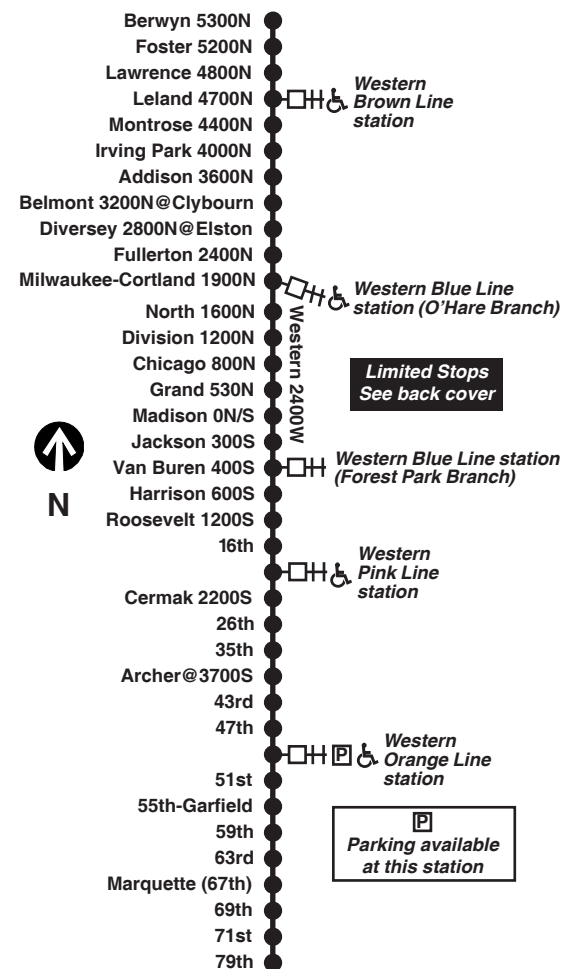

# Western Express

Effective Jun. 5, 2023

**Monday thru Friday**

**#X49 Western Express**

**#X49 Western Express stops**

**Northbound**

LV Western/ 79th Tmnl	Western Orange Ln	Western/ Archer	Western Blue Ln (Forest Pk)	Western Blue Ln (O'Hare)	AR Western/ Berwyn
5:30a	5:46a	5:53a	6:05a	6:17a	6:34a
5:40	5:56	6:03	6:15	6:27	6:44
5:48	6:05	6:12	6:24	6:37	6:56
5:56	6:13	6:20	6:33	6:47	7:08
6:04	6:20	6:27	6:41	6:56	7:19
6:11	6:28	6:35	6:49	7:04	7:29
6:19	6:36	6:43	6:57	7:13	7:38
6:26	6:44	6:51	7:06	7:23	7:49
6:33	6:51	6:59	7:14	7:31	7:57
6:40	6:58	7:06	7:21	7:39	8:06
6:47	7:05	7:13	7:28	7:46	8:13
6:54	7:12	7:20	7:35	7:53	8:20
7:02	7:20	7:27	7:43	8:00	8:27
7:10	7:28	7:36	7:51	8:09	8:35
7:21	7:39	7:47	8:02	8:19	8:45
7:33	7:51	7:59	8:14	8:31	8:57
7:46	8:03	8:10	8:25	8:42	9:07
7:59	8:16	8:23	8:38	8:55	9:19
8:13	8:30	8:37	8:52	9:09	9:32
8:28	8:45	8:52	9:07	9:23	9:46
8:44	9:00	9:06	9:21	9:37	9:59
9:00	9:16	9:22	9:37	9:52	10:14

**Northbound**

79th terminal
71st
69th
Marquette (67th)
63rd
59th
55th (Garfield)
51st
Western Orange Line station
47th
43rd
Archer
35th
26th
Cermak
Western Pink Line station
16th
Roosevelt
Harrison
Van Buren-Western Blue Line station (Forest Park)
Jackson
Madison
Grand
Chicago
Division
North
Milwaukee-Western Blue Line station (O'Hare)
Fullerton
Diversey at Elston
Belmont at Clybourn
Addison
Irving Park
Montrose
Leland-Western Brown Line station
Lawrence
Foster
Berwyn

**Southbound**

Berwyn
Foster
Lawrence
Leland-Western
Brown Line station
Montrose
Irving Park
Addison
Belmont at Clybourn
Diversey at Elston
Fullerton
Milwaukee-Western Blue Line station (O'Hare)
North
Division
Chicago
Grand
Madison
Jackson
Van Buren-Western Blue Line station (Forest Park)
Harrison
Roosevelt
16th
Western Pink Line station
Cermak
26th
35th
Archer
43rd
47th
Western Orange Line station
51st
55th (Garfield)
59th
63rd
Marquette (67th)
69th
71st
79th terminal