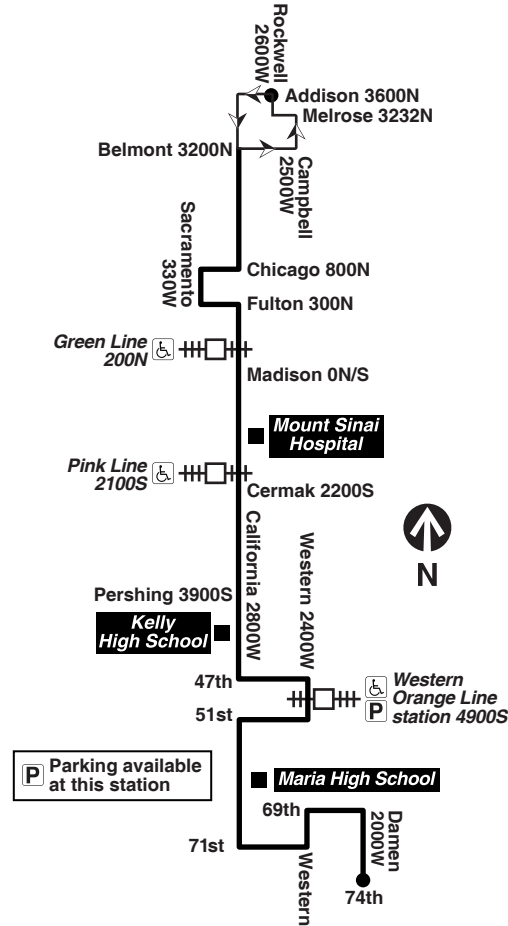

Federal law requires priority seating be designated for seniors and people with disabilities. **Please stand up** and yield these seats when needed for qualifying riders or when asked.

Schedules and other info in this timetable are subject to change. CTA does not assume responsibility for errors in timetables nor for inconvenience or damage resulting from delays.

Pay close attention to destination signs and announcements when boarding: added service may sometimes be provided over portions of this or any bus route and some trips can end before the furthest terminal on a line depending on service needs or time of day.

Bicycle racks are installed on the front of all CTA buses and are allowed on CTA trains during certain hours. See our Bike & Ride brochure or webpage for help on how to use racks and more.

Know before you go: Get alerts from us by text or e-mail about planned service changes every week or instant alerts for unplanned reroutes and disruptions. Sign up for CTA Updates today at transitchicago.com/updates.

For more travel information, use the Ventra app or call the RTA Travel Information Center at 312-836-7000. *Para obtener mayor información, en Español, llame al Centro de Información a 312-836-7000.*

Chicago Transit Authority

94 California

Effective Jun. 4, 2023

All CTA buses are accessible

transitchicago.com/bus/94

Monday thru Friday

#94 California

Northbound

LV 74th/Damen	California/59th	California/Archer	California/26th	California/Jackson	California/Milwaukee	AR Addison/Rockwell
3:40a	3:53a	4:08a	4:14a	4:23a	4:40a	4:49a
4:01	4:14	4:29	4:35	4:44	5:01	5:10
4:21	4:34	4:49	4:55	5:04	5:21	5:30
4:41	4:55	5:10	5:17	5:28	5:45	5:55
5:01	5:16	5:32	5:39	5:50	6:09	6:19
5:21	5:36	5:52	5:59	6:11	6:30	6:40
5:37	5:53	6:10	6:18	6:30	6:50	7:01
5:50	6:05	6:22	6:30	6:43	7:05	7:16
6:00	6:16	6:34	6:43	6:56	7:19	7:31
6:11	6:26	6:45	6:53	7:07	7:30	7:43
6:21	6:36	6:56	7:04	7:18	7:42	7:55
6:31	6:47	7:08	7:16	7:31	7:56	8:08
6:40	6:57	7:18	7:26	7:42	8:07	8:19
6:49	7:06	7:28	7:37	7:52	8:17	8:29
6:58	7:14	7:38	7:47	8:03	8:27	8:39
7:07	7:24	7:48	7:57	8:13	8:37	8:49
7:17	7:35	8:00	8:09	8:25	8:49	9:01
7:28	7:47	8:10	8:19	8:35	8:59	9:11
7:40	7:58	8:20	8:29	8:44	9:09	9:20
7:51	8:09	8:30	8:39	8:54	9:18	9:29
8:03	8:21	8:40	8:50	9:05	9:28	9:39
8:22	8:39	8:58	9:07	9:22	9:45	9:56
8:41	8:58	9:16	9:25	9:39	10:01	10:13
9:00	9:16	9:34	9:43	9:57	10:20	10:31
9:19	9:35	9:53	10:02	10:16	10:39	10:50
9:38	9:54	10:12	10:21	10:35	10:58	11:09
9:57	10:13	10:31	10:40	10:54	11:17	11:28
10:16	10:32	10:50	10:59	11:13	11:36	11:47
10:35	10:51	11:09	11:18	11:32	11:55	12:06p
10:56	11:12	11:30	11:39	11:54	12:16p	12:28
11:17	11:33	11:52	12:00p	12:15p	12:37	12:49
11:36	11:52	12:11p	12:19	12:34	12:56	1:08
11:55	12:11p	12:30	12:38	12:53	1:15	1:27
12:14p	12:30	12:49	12:57	1:12	1:34	1:46
12:33	12:49	1:08	1:16	1:31	1:53	2:05
12:52	1:08	1:27	1:35	1:50	2:12	2:24
1:11	1:28	1:47	1:56	2:10	2:33	2:45
1:30	1:47	2:06	2:15	2:30	2:54	3:07
1:49	2:05	2:24	2:33	2:48	3:13	3:25
2:08	2:25	2:45	2:54	3:10	3:35	3:48
2:26	2:43	3:04	3:13	3:29	3:55	4:08
2:44	3:01	3:24	3:33	3:50	4:16	4:29
3:01	3:19	3:43	3:52	4:09	4:36	4:49
3:19	3:37	4:01	4:09	4:26	4:53	5:07
3:37	3:55	4:19	4:27	4:44	5:11	5:25
3:55	4:14	4:36	4:44	5:00	5:29	5:45
4:13	4:31	4:53	5:01	5:16	5:44	5:58
4:31	4:49	5:10	5:18	5:32	5:59	6:13
4:49	5:07	5:28	5:36	5:50	6:16	6:30
5:07	5:25	5:46	5:54	6:08	6:32	6:46
5:25	5:42	6:03	6:11	6:25	6:48	7:01
5:43	6:00	6:20	6:27	6:41	7:03	7:15
6:01	6:18	6:37	6:44	6:57	7:19	7:30
6:19	6:36	6:55	7:02	7:15	7:36	7:48
6:37	6:52	7:10	7:17	7:30	7:50	8:01
6:56	7:11	7:29	7:36	7:49	8:09	8:20
7:19	7:34	7:52	7:59	8:12	8:32	8:43
7:43	7:58	8:15	8:22	8:34	8:54	9:04
8:07	8:22	8:39	8:46	8:57	9:17	9:27
8:31	8:46	9:02	9:09	9:21	9:40	9:50
8:55	9:10	9:26	9:33	9:45	10:04	10:14
9:20	9:34	9:49	9:56	10:07	10:26	10:35
9:45	9:59	10:14	10:21	10:31	10:49	10:59
10:10	10:23	10:38	10:45	10:55	11:12	11:22
10:35	10:48	11:03	11:10	11:20	11:37	11:47
11:00	11:13	11:28	11:35	11:45	12:02a	12:12a

Southbound