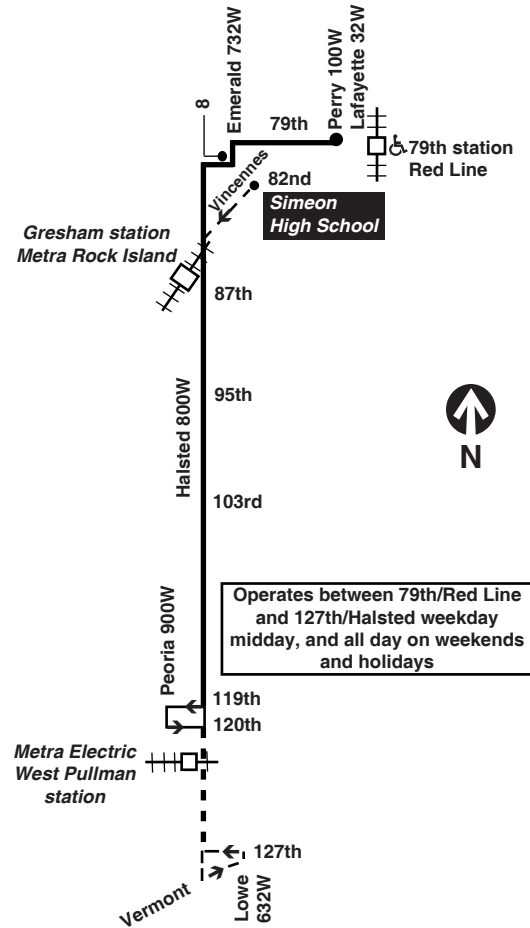

Federal law requires priority seating be designated for seniors and people with disabilities. **Please stand up** and yield these seats when needed for qualifying riders or when asked.

Schedules and other info in this timetable are subject to change. CTA does not assume responsibility for errors in timetables nor for inconvenience or damage resulting from delays.

Pay close attention to destination signs and announcements when boarding: added service may sometimes be provided over portions of this or any bus route and some trips can end before the furthest terminal on a line depending on service needs or time of day.

Bicycle racks are installed on the front of all CTA buses and are allowed on CTA trains during certain hours. See our Bike & Ride brochure or webpage for help on how to use racks and more.

Know before you go: Get alerts from us by text or e-mail about planned service changes every week or instant alerts for unplanned reroutes and disruptions. Sign up for CTA Updates today at transitchicago.com/updates.

For more travel information, use the Ventra app or call the RTA Travel Information Center at 312-836-7000. *Para obtener mayor información, en Español, llame al Centro de Información a 312-836-7000.*

Chicago Transit Authority

8A South Halsted

Effective Jun. 4, 2023

All CTA buses are accessible

Monday thru Friday

#8A South Halsted

Northbound

LV 127th/Lowe	LV Halsted/120th	Halsted/103rd	Halsted/95th	Halsted/87th	AR 79th Red Line
----	6:00a	6:09a	6:14a	6:18a	6:27a
----	6:20	6:29	6:34	6:39	6:48
----	6:37	6:47	6:53	6:57	7:07
----	6:53	7:03	7:09	7:13	7:23
----	7:06	7:17	7:23	7:28	7:38
----	7:17	7:28	7:34	7:39	7:49
----	7:28	7:39	7:45	7:50	8:00
----	7:41	7:52	7:58	8:03	8:13
----	7:54	8:05	8:11	8:16	8:27
----	8:09	8:20	8:26	8:31	8:42
----	8:26	8:37	8:42	8:47	8:57
----	8:43	8:54	8:59	9:04	9:13
----	9:00	9:11	9:16	9:21	9:30
9:11a	9:17	9:28	9:33	9:38	9:47
9:28	9:34	9:45	9:50	9:55	10:04
9:45	9:50	10:01	10:06	10:11	10:21
10:02	10:07	10:18	10:24	10:28	10:37
10:19	10:24	10:34	10:39	10:45	10:54
10:36	10:41	10:51	10:56	11:01	11:10
10:53	10:58	11:09	11:14	11:19	11:28
11:10	11:15	11:26	11:32	11:36	11:46
11:27	11:33	11:44	11:50	11:54	12:04p
11:45	11:50	12:02p	12:07p	12:11p	12:21
12:02p	12:07p	12:19	12:24	12:28	12:38
12:19	12:24	12:36	12:41	12:45	12:55
12:36	12:41	12:52	12:58	1:02	1:13
12:51	12:57	1:07	1:13	1:18	1:28
1:07	1:12	1:23	1:29	1:33	1:44
1:22	1:27	1:38	1:44	1:48	1:59
1:37	1:42	1:53	1:59	2:03	2:14
1:52	1:57	2:08	2:14	2:18	2:29
2:06	2:12	2:22	2:28	2:33	2:43
2:21	2:26	2:37	2:43	2:47	2:58
----	2:38	2:49	2:55	2:59	3:10
----	2:52	3:03	3:09	3:13	3:24
----	3:06	3:17	3:23	3:27	3:38
----	3:20	3:31	3:37	3:41	3:52
----	3:34	3:45	3:51	3:55	4:06
----	3:50	4:00	4:06	4:11	4:21
----	4:06	4:16	4:22	4:26	4:37
----	4:22	4:32	4:38	4:42	4:53
----	4:38	4:48	4:54	4:58	5:09
----	4:54	5:04	5:10	5:14	5:25
----	5:10	5:21	5:26	5:31	5:41
----	5:27	5:37	5:43	5:47	5:58
----	5:43	5:53	5:59	6:03	6:13
----	6:00	6:10	6:16	6:20	6:30
----	6:18	6:28	6:33	6:38	6:47
----	6:37	6:47	6:52	6:56	7:06
----	6:57	7:07	7:12	7:16	7:25
----	7:18	7:28	7:33	7:37	7:45
----	7:38	7:47	7:52	7:56	8:05
----	7:59	8:08	8:13	8:17	8:25
----	8:19	8:28	8:33	8:37	8:46
----	8:40	8:49	8:54	8:58	9:06
----	9:00	9:09	9:14	9:18	9:27
9:15	9:21	9:30	9:35	9:39	9:47
9:36	9:41	9:50	9:55	9:59	10:08
9:56	10:02	10:11	10:16	10:20	10:28
10:17	10:22	10:31	10:36	10:40	10:49
10:37	10:43	10:52	10:57	11:01	11:09
10:58	11:03	11:12	11:17	11:21	11:30
11:18	11:24	11:33	11:38	11:42	11:50
11:39	11:44	11:53	11:58	12:02a	12:11a
11:59	12:05a	12:14a	12:19a	12:23	12:31
12:20a	12:25	12:34	12:39	12:43	12:52

Southbound