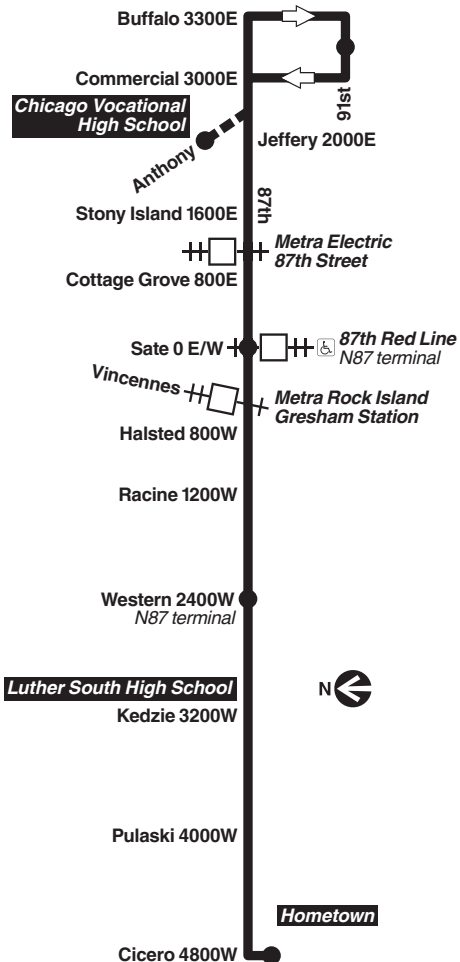

Additional notes:

All CTA buses are accessible. For accessibility help or to report concerns at stops, contact CTA Customer Service at transitchicago.com/feedback.

Federal law requires priority seating be designated for seniors and people with disabilities. **Please stand up** and yield these seats when needed for qualifying riders or when asked.

Schedules and other info in this timetable are subject to change. CTA does not assume responsibility for errors in timetables nor for inconvenience or damage resulting from delays.

Pay close attention to destination signs and announcements when boarding: added service may sometimes be provided over portions of this or any bus route and some trips can end before the furthest terminal on a line depending on service needs or time of day.

Bicycle racks are installed on the front of all CTA buses and are allowed on CTA trains during certain hours. See our Bike & Ride brochure or webpage for help on how to use racks and more.

Know before you go: Get alerts from us by text or e-mail about planned service changes every week or instant alerts for unplanned reroutes and disruptions. Sign up for CTA Updates today at transitchicago.com/updates.

For more travel information, use the Ventra app or call the RTA Travel Information Center at 312-836-7000. *Para obtener mayor información, en Español, llame al Centro de Información a 312-836-7000.*

87 87th

Effective Jun. 4, 2023

N87 overnight (owl) service between Western and 87th Red Line station

All CTA buses are accessible

transitchicago.com/bus/87

Monday thru Friday

Eastbound

LV 87th/ Cicero	LV 87th/ Western	87th/ Vincennes	AR 87th Red Line station	87th/ Stony Island	AR 91st/ Commercial
----	3:00N	3:07a	3:11a	----	----
----	----	3:22	3:26	3:35a	3:49a
----	3:30N	3:37	3:41	----	----
----	----	3:52	3:56	4:05	4:19
----	4:00	4:07	4:11	4:20	4:34
----	4:20	4:27	4:31	4:40	4:54
----	4:36	4:44	4:48	4:57	5:12
----	4:50	4:58	5:02	5:11	5:26
----	5:03	5:11	5:15	5:24	5:39
----	5:16	5:24	5:28	5:37	5:52
5:15a	5:28	5:38	5:42	5:53	6:08
----	5:40	5:50	5:55	6:06	6:22
5:38	5:52	6:02	6:07	6:18	6:34
----	6:03	6:13	6:18	6:29	6:45
6:00	6:14	6:24	6:29	6:40	6:56
----	6:25	6:35	6:40	6:51	7:07
6:22	6:36	6:46	6:51	7:02	7:18
6:33	6:47	6:57	7:02	7:13	7:29
6:45	7:00	7:11	7:17	7:30	7:46
----	7:15	7:26	7:33	7:47	8:04
7:14	7:29	7:41	7:47	8:01	8:18
----	7:44	7:56	8:02	8:16	8:33
7:44	7:59	8:11	8:17	8:31	8:48
7:59	8:14	8:26	8:32	8:46	9:03
8:14	8:29	8:41	8:47	9:01	9:18
----	8:45	8:56	9:03	9:17	9:34
8:45	9:00	9:12	9:18	9:33	9:50
----	9:16	9:27	9:33	9:48	10:05
9:16	9:31	9:42	9:49	10:03	10:20
9:32	9:47	9:58	10:05	10:19	10:36
9:48	10:03	10:14	10:21	10:35	10:52
----	10:19	10:30	10:37	10:51	11:08
10:20	10:35	10:46	10:53	11:07	11:24

then every 30 to 32 minutes from 87th/Cicero and every 15 to 17 minutes from 87th/Western until

3:04p	3:21p	3:33p	3:41p	3:57p	4:16p
----	3:33	3:45	3:52	4:09	4:27
3:26	3:43	3:55	4:03	4:19	4:38
----	3:53	4:05	4:12	4:29	4:47
3:44	4:02	4:14	4:21	4:38	4:56
----	4:11	4:23	4:30	4:47	5:06
4:02	4:20	4:32	4:40	4:57	5:16
----	4:30	4:42	4:50	5:07	5:26
4:22	4:40	4:52	5:00	5:17	5:36
4:33	4:51	5:03	5:11	5:28	5:47
----	5:04	5:16	5:24	5:41	6:00
5:01	5:19	5:31	5:39	5:56	6:15
----	5:34	5:46	5:54	6:11	6:30
5:31	5:49	6:01	6:09	6:26	6:45
----	6:04	6:16	6:24	6:41	7:00
6:01	6:19	6:31	6:39	6:56	7:15

then every 16 to 21 minutes from 87th/Cicero until

9:55	10:09	10:19	10:25	10:38	10:54
10:13	10:26	10:36	----	10:38	----
10:16	10:30	10:39	10:44	10:56	11:11
10:37	10:50	10:59	11:05	11:16	11:30
10:52	11:05	11:14	----	----	----
10:58	11:11	11:20	11:26	11:37	11:51
11:20	11:33	11:42	11:47	11:58	12:13a
11:41	11:54	12:02a	12:07a	12:17a	12:32
----	12:01a	12:09	----	----	----
12:03a	12:15	12:22	12:26	12:35	12:49
----	12:36	12:44	12:48	12:56	1:10
----	1:00	1:07	1:11	1:20	1:34
----	1:15	1:22	----	----	----
----	1:30N	1:37	1:41	----	----
----	1:35	1:43	----	----	----
----	2:00N	2:07	2:11	----	----
----	2:30N	2:37	2:41	----	----

N - overnight (owl) service begins/ends at Washington/State at time shown

Westbound