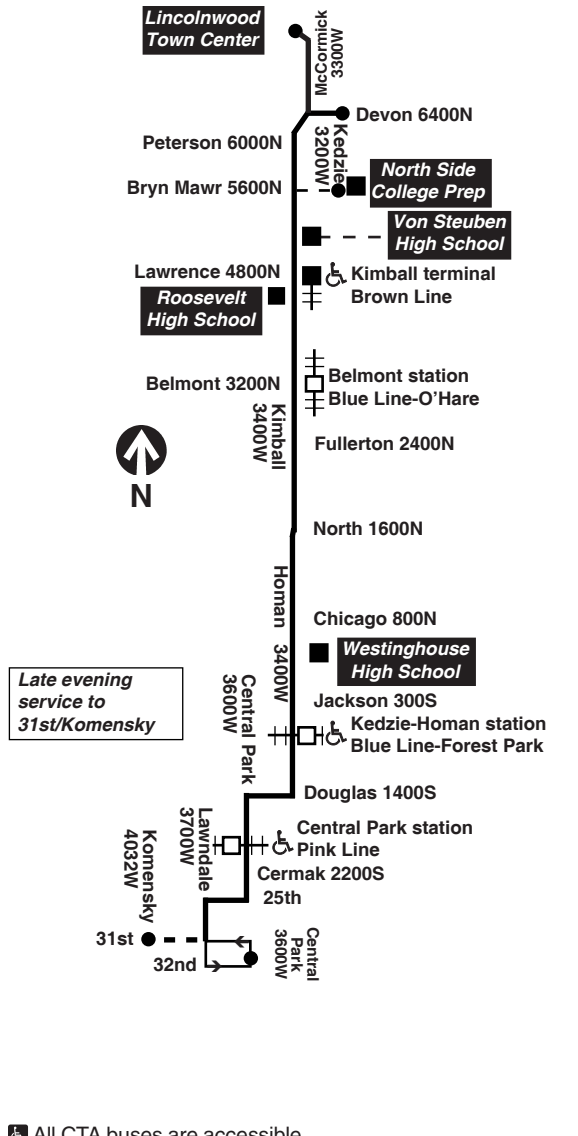

Federal law requires priority seating be designated for seniors and people with disabilities. **Please stand up** and yield these seats when needed for qualifying riders or when asked.

Schedules and other info in this timetable are subject to change. CTA does not assume responsibility for errors in timetables nor for inconvenience or damage resulting from delays.

Pay close attention to destination signs and announcements when boarding: added service may sometimes be provided over portions of this or any bus route and some trips can end before the furthest terminal on a line depending on service needs or time of day.

Bicycle racks are installed on the front of all CTA buses and are allowed on CTA trains during certain hours. See our Bike & Ride brochure or webpage for help on how to use racks and more.

Know before you go: Get alerts from us by text or e-mail about planned service changes every week or instant alerts for unplanned reroutes and disruptions. Sign up for CTA Updates today at transitchicago.com/updates.

For more travel information, use the Ventra app or call the RTA Travel Information Center at 312-836-7000. *Para obtener mayor información, en Español, llame al Centro de Información a 312-836-7000.*

Chicago Transit Authority

82 Kimball/Homan

Effective Jun. 4, 2023

All CTA buses are accessible

transitchicago.com/bus/82

Monday thru Friday

#82 Kimball/Homan

Northbound

LV 31st/ Central Pk	LV Central Pk/ Cermak	Homan/ Jackson	Kimball/ Fullerton	Kimball Brown Line stn	AR Devon/ Kedzie	AR Lincoln- wood Town Ctr
----	4:01R	4:05a	4:21a	4:35a	4:45a	----
----	4:21R	4:25	4:41	4:55	5:05	----
4:30a	4:35	4:45	5:01	5:16	5:26	----
4:50	4:55	5:05	5:21	5:37	5:48	----
----	5:16R	5:20	5:37	5:56	6:08	----
5:17	5:22	5:32	5:49	6:08	6:20	----
----	5:39R	5:43	6:01	6:21	6:34	----
5:35	5:41	5:51	6:09	6:29	6:43	----
----	5:54R	5:58	6:16	6:36	6:50	----
5:48	5:54	6:04	6:22	6:42	6:56	----
----	5:59	6:10	6:28	6:49	7:04	----
6:03	6:09	6:20	6:39	7:01	7:16	----
----	6:19	6:30	6:49	7:11	7:26	----
6:23	6:29	6:40	6:59	7:21	7:36	----
----	6:39	6:50	7:09	7:31	7:46	----
6:43	6:49	7:02	7:22	7:44	7:58	----
----	6:59	7:12	7:32	7:54	8:08	----
7:03	7:09	7:22	7:42	8:04	8:18	----
7:15	7:21	7:34	7:54	8:16	8:30	----
7:30	7:36	7:50	8:10	8:31	8:45	----
7:45	7:51	8:05	8:25	8:46	----	9:01a

then every 11 to 16 minutes to Lincolnwood Town Center until

1:02p	1:08p	1:20p	1:41p	2:01p	----	2:17p
1:10	1:16	1:29	1:50	2:11	----	2:27
----	1:32	1:37	1:59	2:21	----	2:37
1:27	1:33	1:46	2:08	2:31	----	2:47
----	1:49	1:54	2:16	2:39	----	2:55
1:43	1:49	2:02	2:24	2:47	----	3:03
----	2:05	2:10	2:32	2:55	----	3:11
1:59	2:05	2:18	2:40	3:03	----	3:19
----	2:21	2:26	2:48	3:11	----	3:27
2:14	2:20	2:33	2:55	3:19	----	3:35
----	2:36	2:41	3:04	3:28	----	3:44
2:29	2:35	2:49	3:11	3:36	----	3:52
----	2:51	2:56	3:19	3:43	----	4:00
2:44	2:50	3:04	3:26	3:51	----	4:08
----	3:05	3:11	3:34	4:00	----	4:17
2:59	3:05	3:19	3:42	4:08	----	4:25
----	3:22	3:28	3:51	4:17	----	4:34
3:17	3:23	3:37	4:00	4:26	----	4:43
3:26	3:32	3:46	4:09	4:35	----	4:52
----	3:49	3:55	4:18	4:44	----	5:01
3:44	3:50	4:04	4:27	4:53	----	5:10

then every 10 to 18 minutes to Lincolnwood Town Center until

6:16	6:22	6:34	6:55	7:14	----	7:29
6:34	6:40	6:52	7:13	7:32	----	7:46
6:52	6:57	7:09	7:29	7:47	----	8:01
7:10	7:15	7:26	7:45	8:02	----	8:16
7:28	7:33	7:44	8:03	8:20	----	8:34
7:49	7:54	8:05	8:24	8:40	----	8:54
8:11	8:16	8:26	8:45	9:00	----	9:14
8:33	8:38	8:48	9:07	9:22	----	9:36
8:55	9:00	9:10	9:28	9:42	9:53p	----
9:17K	9:23	9:33	9:51	10:05	10:16	----
9:39K	9:45	9:55	10:12	10:26	10:36	----
10:02K	10:08	10:18	10:34	10:47	10:57	----
10:24K	10:30	10:40	10:56	11:09	11:19	----
10:47K	10:53	11:02	11:17	11:31	11:41	----
11:09K	11:15	11:23	11:38	11:52	12:03a	----
11:32K	11:38	11:46	12:01a	12:15a	12:26	----
11:55K	12:01a	12:09a	12:24	12:38	12:49	----
12:18K	12:24	12:32	12:47	1:01	1:12	----
12:26K	12:32	12:40	----	----	----	----
12:46K	12:52	1:00	----	----	----	----
1:07K	1:13	1:21	----	----	----	----
1:29K	1:35	1:43	----	----	----	----

C - trip ends at Homan/Congress at time shown
K - trip begins/ends at 31st/Komensky at time shown
R - trip begins at Homan/Roosevelt at time shown

Southbound