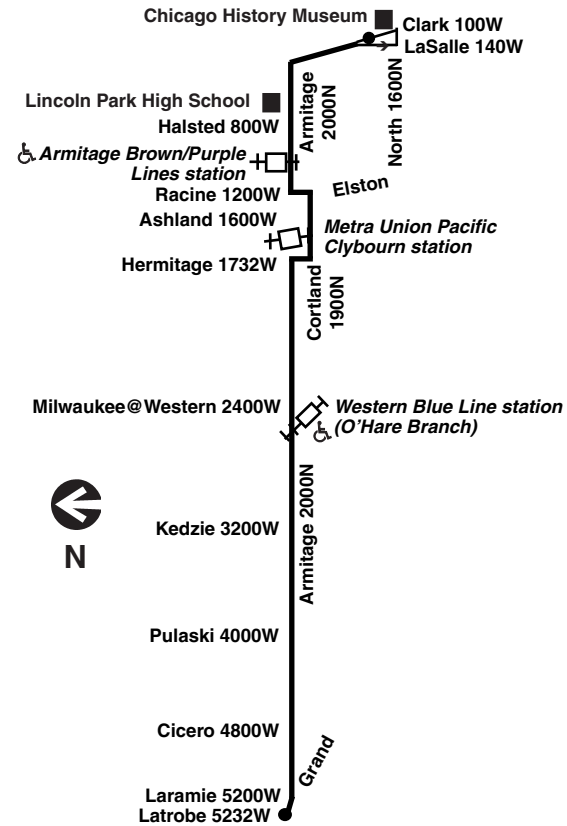

Federal law requires priority seating be designated for seniors and people with disabilities. **Please stand up** and yield these seats when needed for qualifying riders or when asked.

Schedules and other info in this timetable are subject to change. CTA does not assume responsibility for errors in timetables nor for inconvenience or damage resulting from delays.

Pay close attention to destination signs and announcements when boarding: added service may sometimes be provided over portions of this or any bus route and some trips can end before the furthest terminal on a line depending on service needs or time of day.

Bicycle racks are installed on the front of all CTA buses and are allowed on CTA trains during certain hours. See our [Bike & Ride brochure](#) or webpage for help on how to use racks and more.

Know before you go: Get alerts from us by text or e-mail about planned service changes every week or instant alerts for unplanned reroutes and disruptions. Sign up for CTA Updates today at transitchicago.com/updates.

For more travel information, use the Ventra app or call the RTA Travel Information Center at 312-836-7000. *Para obtener mayor información, en Español, llame al Centro de Información a 312-836-7000.*

Chicago Transit Authority

73 Armitage

Effective Jun. 4, 2023

All CTA buses are accessible

transitchicago.com/bus/73

Monday thru Friday

#73 Armitage

Eastbound

LV Grand/Latrobe	Armitage/Pulaski	Armitage/Western/Milwaukee	Cortland/Clybourn/Racine	AR Clark/LaSalle
4:20a	4:28a	4:39a	4:47a	4:58a
4:42	4:50	5:01	5:09	5:20
5:02	5:11	5:22	5:31	5:43
5:23	5:31	5:42	5:51	6:04
5:43	5:51	6:03	6:12	6:25
6:00	6:09	6:21	6:30	6:43
6:13	6:23	6:36	6:47	7:00
6:26	6:37	6:51	7:02	7:16
6:38	6:49	7:05	7:17	7:33
6:49	7:01	7:18	7:30	7:45
7:00	7:12	7:30	7:43	7:59
7:12	7:24	7:42	7:55	8:11
7:24	7:36	7:54	8:07	8:23
7:36	7:48	8:06	8:19	8:35
7:48	8:00	8:18	8:30	8:46
8:03	8:15	8:33	8:46	9:00
8:19	8:30	8:49	9:01	9:15
8:35	8:46	9:03	9:14	9:28
8:51	9:02	9:18	9:29	9:42
9:09	9:19	9:33	9:43	9:56
9:26	9:36	9:50	10:00	10:12
9:46	9:56	10:10	10:20	10:32
10:07	10:18	10:32	10:42	10:55
10:27	10:38	10:53	11:03	11:16
10:48	10:59	11:13	11:23	11:36
11:09	11:20	11:35	11:45	11:58
11:32	11:43	11:57	12:07p	12:20p
11:54	12:05p	12:20p	12:30	12:43
12:17p	12:28	12:42	12:52	1:05
12:39	12:50	1:05	1:15	1:28
1:02	1:13	1:27	1:37	1:50
1:24	1:35	1:49	1:59	2:12
1:41	1:52	2:06	2:16	2:31
1:58	2:08	2:23	2:32	2:47
2:14	2:25	2:39	2:49	3:04
2:31	2:41	2:56	3:05	3:20
2:44	2:55	3:09	3:19	3:34
2:58	3:08	3:23	3:32	3:47
3:13	3:24	3:39	3:50	4:03
3:28	3:39	3:54	4:05	4:18
3:43	3:55	4:10	4:20	4:34
3:59	4:10	4:25	4:36	4:49
4:15	4:27	4:42	4:52	5:06
4:34	4:45	5:00	5:11	5:24
4:52	5:04	5:19	5:30	5:44
5:11	5:22	5:37	5:49	6:04
5:31	5:42	5:57	6:09	6:24
5:55	6:06	6:21	6:32	6:47
6:22	6:33	6:47	6:58	7:11
6:50	7:00	7:14	7:24	7:37
7:18	7:27	7:40	7:49	8:01
7:46	7:55	8:06	8:15	8:28
8:14	8:23	8:35	8:45	8:56
8:43	8:51	9:02	9:11	9:23
9:11	9:20	9:31	9:39	9:50
9:40	9:47	9:58	10:06	10:16
10:07	10:14	----	----	----
10:32	10:38	----	----	----
10:57	11:04	----	----	----

Westbound