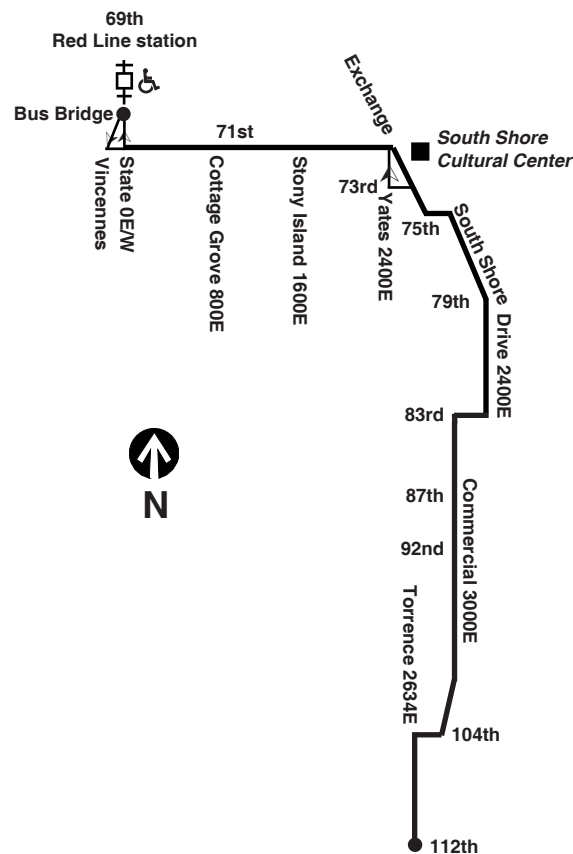

Federal law requires priority seating be designated for seniors and people with disabilities. **Please stand up** and yield these seats when needed for qualifying riders or when asked.

Schedules and other info in this timetable are subject to change. CTA does not assume responsibility for errors in timetables nor for inconvenience or damage resulting from delays.

Pay close attention to destination signs and announcements when boarding: added service may sometimes be provided over portions of this or any bus route and some trips can end before the furthest terminal on a line depending on service needs or time of day.

Bicycle racks are installed on the front of all CTA buses and are allowed on CTA trains during certain hours. See our Bike & Ride brochure or webpage for help on how to use racks and more.

Know before you go: Get alerts from us by text or e-mail about planned service changes every week or instant alerts for unplanned reroutes and disruptions. Sign up for CTA Updates today at transitchicago.com/updates.

For more travel information, use the Ventra app or call the RTA Travel Information Center at 312-836-7000. *Para obtener mayor información, en Español, llame al Centro de Información a 312-836-7000.*

Chicago Transit Authority

71 71st/South Shore

Effective Jun. 4, 2023

All CTA buses are accessible

transitchicago.com/bus/71

Monday thru Friday

#71 71st/South Shore

Southbound

LV 69th Red Line station	71st/Cottage Grove	AR 73rd/Exchange	79th/South Shore	92nd/Commercial	AR 112th/Torrence
4:14a	4:21a	4:30a	-----	-----	-----
4:34	4:41	4:50	-----	-----	-----
4:54	5:01	5:10	5:14a	5:22a	5:32a
5:14	5:21	5:30	5:34	5:42	5:52
5:33	5:40	5:49	5:54	6:02	6:12
5:49	5:56	6:05	6:11	6:19	6:29
6:04	6:11	6:21	6:27	6:36	6:45
6:18	6:25	6:35	6:41	6:50	6:59
6:30	6:37	6:47	6:53	7:02	7:11
6:42	6:49	7:00	7:06	7:15	7:24
6:54	7:01	7:12	7:18	7:27	7:36
7:05	7:13	7:24	7:30	7:40	7:48
7:17	7:25	7:36	7:42	7:52	8:00
7:29	7:37	7:48	7:54	8:04	8:13
7:41	7:50	8:02	8:09	8:18	8:28
7:57	8:05	8:17	8:24	8:34	8:43
8:14	8:23	8:36	8:43	8:53	9:02
8:32	8:41	8:54	9:01	9:11	9:20
8:49	8:59	9:12	9:19	9:29	9:39
9:07	9:16	9:30	9:36	9:46	9:56

then every 17 minutes until

11:40	11:50	12:04p	12:11p	12:21p	12:31p
11:57	12:07p	12:21	12:28	12:38	12:48
12:14p	12:23	12:36	12:44	12:54	1:03
12:31	12:41	12:55	1:01	1:12	1:22
12:48	12:58	1:12	1:18	1:29	1:39
1:05	1:15	1:29	1:35	1:46	1:56
1:22	1:32	1:46	1:52	2:03	2:13
1:38	1:48	2:02	2:08	2:19	2:29
1:54	2:04	2:18	2:24	2:35	2:45
2:08	2:18	2:33	2:40	2:51	3:01
2:20	2:30	2:45	2:52	3:03	3:13
2:32	2:42	2:57	3:04	3:15	3:25
2:43	2:53	3:08	3:15	3:26	3:36
2:55	3:05	3:20	3:27	3:38	3:48
3:06	3:16	3:31	3:38	3:49	3:56
3:18	3:28	3:43	3:50	4:01	4:11
3:29	3:39	3:54	4:01	4:12	4:22
3:41	3:51	4:06	4:13	4:24	4:34
3:52	4:02	4:17	4:24	4:35	4:45
4:04	4:14	4:29	4:36	4:47	4:57
4:15	4:25	4:40	4:47	4:58	5:08
4:25	4:35	4:50	4:57	5:08	5:18
4:35	4:45	5:00	5:07	5:17	5:27
4:47	4:57	5:12	5:19	5:29	5:39
4:59	5:09	5:24	5:31	5:41	5:51
5:14	5:24	5:39	5:46	5:56	6:06
5:29	5:39	5:54	6:01	6:11	6:21
5:44	5:54	6:09	6:15	6:24	6:34
5:59	6:09	6:24	6:30	6:39	6:49
6:14	6:24	6:39	6:45	6:54	7:04
6:29	6:39	6:54	7:00	7:09	7:19
6:44	6:54	7:07	7:13	7:22	7:33
7:01	7:11	7:24	7:30	7:39	7:50
7:19	7:29	7:42	7:48	7:57	8:08
7:37	7:47	8:00	8:06	8:15	8:26
7:56	8:05	8:18	8:24	8:33	8:43
8:15	8:24	8:37	8:43	8:52	9:02
8:34	8:44	8:56	9:03	9:11	9:21
8:55	9:05	9:17	9:24	9:32	9:42
9:16	9:26	9:38	9:45	9:53	10:03
9:37	9:47	9:59	10:06	10:14	10:24
9:58	10:08	10:20	10:27	10:35	10:45
10:20	10:30	10:42	10:49	10:57	11:07
10:42	10:51	11:03	11:09	11:18	11:27
11:04	11:13	11:25	11:31	11:40	11:49
11:26	11:35	11:47	11:53	12:02a	12:11a
11:48	11:57	12:09a	12:15a	12:24	12:33
12:10a	12:19a	12:31	-----	-----	-----
12:40	12:49	1:00	-----	-----	-----

T - trip begins/ends at 104th/Torrence at time shown

Northbound