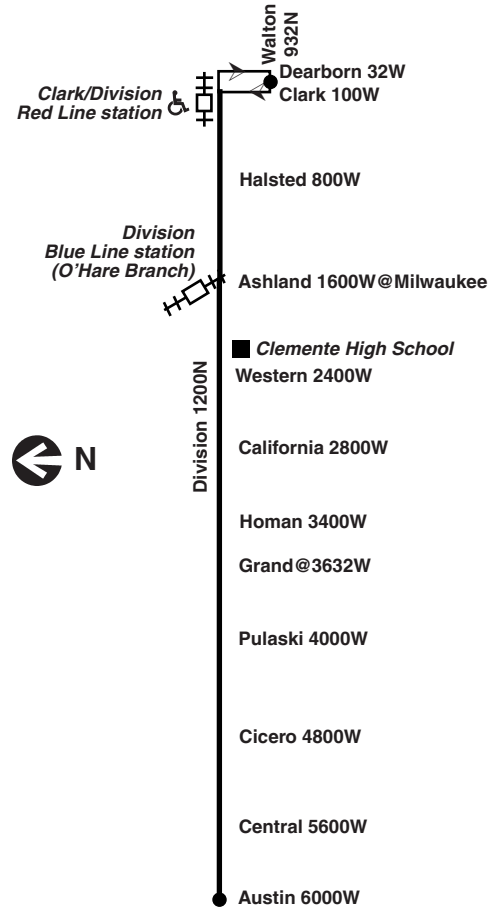

70 Division

Effective Jun. 4, 2023

All CTA buses are accessible

transitchicago.com/bus/70

Monday thru Friday

#70 Division

Eastbound

LV Division/Austin	Division/Pulaski	Division/Western	Division/Ashland	AR Walton/Dearborn
4:40a	4:51a	5:00a	5:05a	5:18a
5:00	5:11	5:20	5:26	5:39
5:20	5:31	5:42	5:48	6:02
5:39	5:51	6:02	6:09	6:23
5:58	6:10	6:21	6:28	6:42
6:13	6:25	6:36	6:43	6:57
6:25	6:37	6:50	6:57	7:12
6:33	6:46	6:59	7:06	7:22
6:40	6:53	7:07	7:15	7:31