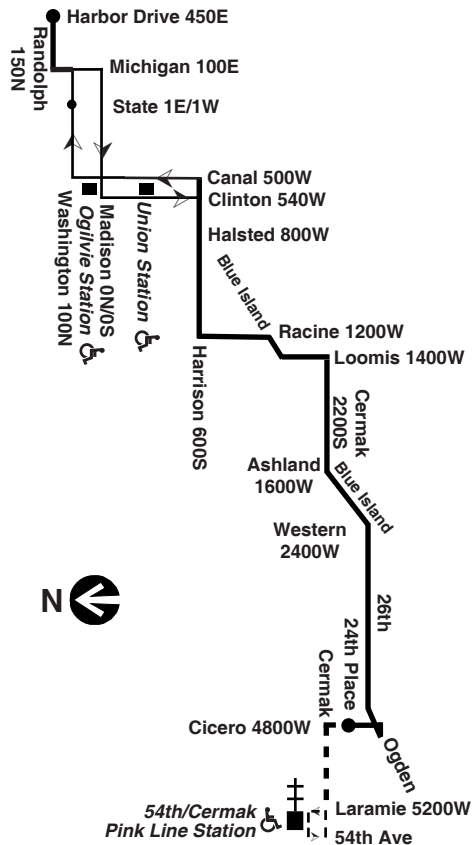

Federal law requires priority seating be designated for seniors and people with disabilities. **Please stand up** and yield these seats when needed for qualifying riders or when asked.

Schedules and other info in this timetable are subject to change. CTA does not assume responsibility for errors in timetables nor for inconvenience or damage resulting from delays.

Pay close attention to destination signs and announcements when boarding; added service may sometimes be provided over portions of this or any bus route and some trips can end before the furthest terminal on a line depending on service needs or time of day.

Bicycle racks are installed on the front of all CTA buses and are allowed on CTA trains during certain hours. See our Bike & Ride brochure or webpage for help on how to use racks and more.

Know before you go: Get alerts from us by text or e-mail about planned service changes every week or instant alerts for unplanned reroutes and disruptions. Sign up for CTA Updates today at transitchicago.com/updates.

For more travel information, use the Ventra app or call the RTA Travel Information Center at 312-836-7000. *Para obtener mayor información, en Español, llame al Centro de Información a 312-836-7000.*

Chicago Transit Authority

60 Blue Island/26th

Effective Jun. 4, 2023

N60 overnight (owl) service between Washington/State and 54th/Cermak Pink Line station

All CTA buses are accessible

transitchicago.com/bus/60

Monday thru Friday

Eastbound

LV Cicero/ 24th Place	26th/ Kedzie	Cermak/ Ashland	Harrison/ Halsted	AR/Wash- ington/ State	AR Harbor Drive
3:25C	3:38a	3:46a	3:57a	4:06N	----
3:59	4:09	4:18	4:29	4:40N	----
4:19	4:29	4:38	4:50	5:02N	----
4:39	4:49	4:59	5:12	5:25	5:31a
4:58	5:09	5:19	5:32	5:46	5:52
5:18	5:29	5:39	5:52	6:07	6:14
5:37	5:48	5:59	6:14	6:29	6:36
5:57	6:09	6:20	6:35	6:51	6:58
6:14	6:26	6:37	6:52	7:09	7:16
6:28	6:41	6:52	7:08	7:26	7:33
6:40	6:53	7:04	7:20	7:39	7:46
6:47	7:00	7:11	7:27	7:46	7:53
6:54	7:06	7:18	7:35	7:54	8:01
7:00	7:13	7:25	7:42	8:01	8:08
7:07	7:20	7:32	7:49	8:09	8:16
7:13	7:26	7:39	7:56	8:16	8:23
7:19	7:32	7:45	8:02	8:22	8:29
7:25	7:39	7:51	8:09	8:29	8:36
7:32	7:46	7:58	8:16	8:36	8:43
7:39	7:53	8:05	8:23	8:43	8:50
7:46	8:00	8:12	8:30	8:50	8:57
7:53	8:07	8:19	8:37	8:57	9:04
8:00	8:14	8:26	8:44	9:04	9:11
8:09	8:22	8:35	8:52	9:12	9:19
8:19	8:32	8:44	9:01	9:20	9:27
8:29	8:42	8:54	9:11	9:30	9:37
8:39	8:52	9:04	9:21	9:40	9:47

then every 16 to 20 minutes until

12:56p	1:11p	1:23p	1:39p	1:55p	2:02p
1:12	1:27	1:40	1:56	2:11	2:18
1:28	1:43	1:55	2:11	2:27	2:34
1:43	1:58	2:11	2:27	2:42	2:49
1:59	2:14	2:26	2:42	2:58	3:05
2:11	2:26	2:38	2:54	3:10	3:17
2:23	2:38	2:50	3:06	3:22	3:29
2:32	2:47	3:00	3:16	3:32	3:39
2:42	2:57	3:09	3:25	3:42	3:50
2:49	3:05	3:17	3:33	3:50	3:58
2:57	3:12	3:25	3:41	3:58	4:06
3:04	3:20	3:32	3:48	4:06	4:14
3:12	3:27	3:40	3:56	4:14	4:21
3:20	3:35	3:47	4:04	4:23	4:31
3:28	3:43	3:55	4:12	4:31	4:39
3:36	3:51	4:03	4:20	4:40	4:48
3:44	3:59	4:12	4:28	4:48	4:56
3:52	4:08	4:20	4:37	4:58	5:06
4:01	4:16	4:29	4:45	5:07	5:15
4:09	4:25	4:37	4:54	5:15	5:24
4:19	4:34	4:47	5:03	5:25	5:33
4:31	4:46	4:59	5:15	5:36	5:45
4:44	4:59	5:12	5:28	5:49	5:57
5:00	5:15	5:27	5:43	6:03	6:11
5:18	5:32	5:44	6:00	6:19	6:27
5:37	5:52	6:03	6:18	6:37	6:45
5:57	6:11	6:23	6:38	6:56	7:04
6:17	6:31	6:43	6:57	7:15	7:23
6:38	6:52	7:03	7:17	7:34	7:42

then every 22 minutes until

11:02	11:12	11:20	11:30	11:40	11:45
11:29	11:39	11:48	11:58	12:07a	----
11:59	12:09a	12:18a	12:28a	12:37	----
12:29a	12:39	12:47	12:57	1:06	----
12:59	1:08	1:16	1:26	1:35N	----
1:25C	1:38	1:46	1:56	2:05N	----
1:55C	2:08	2:16	2:26	2:35N	----
2:25C	2:38	2:46	2:56	3:05N	----
2:55C	3:08	3:16	3:26	3:36N	----

N - N60 overnight (owl) service begins/ends at Washington/State at time shown

#60 Blue Island/26th

Westbound