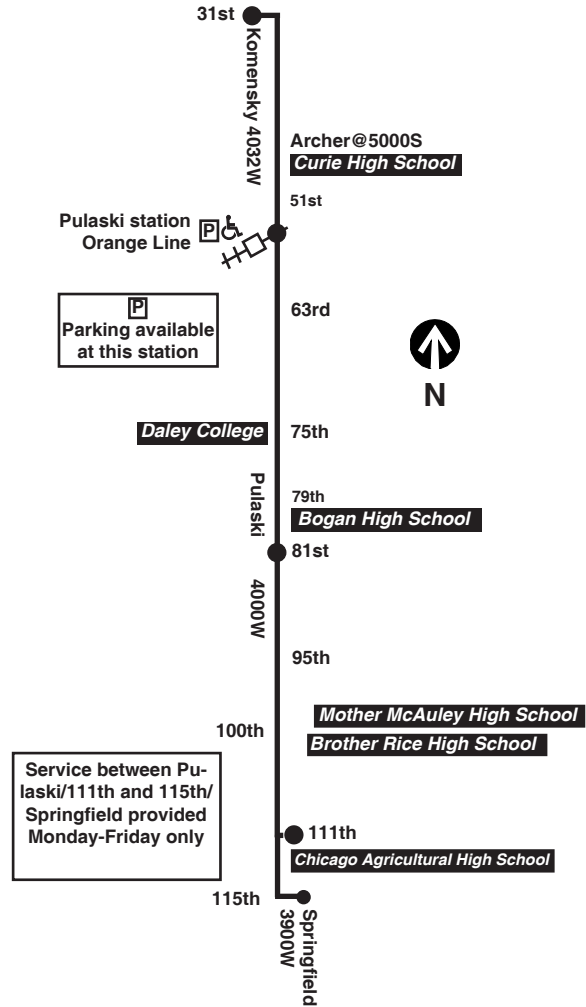

# 53A South Pulaski

Effective Jun. 4, 2023

All CTA buses are accessible

[transitchicago.com/bus/53A](http://transitchicago.com/bus/53A)

**Monday thru Friday**

**#53A South Pulaski**

**Northbound**

LV 115th/Springfield	Pulaski/95th	Pulaski/81st	Pulaski/79th	Pulaski/63rd	Pulaski/Orange Line stn	AR 31st/Komensky
-----	-----	3:42a	3:44a	3:52a	4:00a	-----
3:45a	3:55a	4:01	4:03	4:11	4:19	4:31a
4:07	4:17	4:23	4:25	4:33	4:41	4:53
4:29	4:39	4:45	4:47	4:55	5:03	5:15
4:48	4:58	5:04	5:06	5:15	5:22	5:35
5:06	5:17	5:23	5:25	5:35	5:43	5:56
5:24	5:34	5:41	5:43	5:53	6:01	6:15
5:40	5:51	5:57	5:59	6:09	6:17	6:31
5:55	6:05	6:12	6:14	6:24	6:33	6:47
-----	6:17	6:24	6:26	6:36	6:45	7:00
6:16	6:27	6:35	6:37	6:47	6:56	7:11
-----	6:37	6:44	6:46	6:56	7:05	7:21
6:34	6:45	6:53	6:55	7:05	7:14	7:29
-----	6:54	7:02	7:04	7:14	7:23	7:38
6:53	7:04	7:12	7:14	7:24	7:33	7:48
7:03	7:15	7:23	7:25	7:35	7:44	8:00
-----	7:26	7:34	7:36	7:46	7:55	8:11
7:25	7:37	7:45	7:47	7:57	8:06	8:22
7:36	7:48	7:56	7:58	8:08	8:17	8:33
7:48	8:00	8:08	8:10	8:20	8:29	8:45

Southbound

LV 31st/ Komensky	Pulaski Orange Line stn	Pulaski/ 63rd	Pulaski/ 79th	Pulaski/ 81st	LV Pulaski/ 11th
----	6:00a	6:06a	6:12a	6:15a	----
----	6:30	6:36	6:42	6:45	----
6:51a	7:00	7:06	7:12	7:15	----
7:21	7:30	7:36	7:42	7:45	----
7:51	8:00	8:06	8:12	8:15	----
8:21	8:30	8:36	8:42	8:45	8:56
8:42	8:51	8:58	9:05	9:07	9:19
9:03	9:12	9:19	9:26	9:28	9:40
9:24	9:33	9:40	9:47	9:49	10:01
9:45	9:54	10:01	10:08	10:10	10:22
10:06	10:15	10:23	10:31	10:32	10:44
10:27	10:36	10:44	10:52	10:53	11:05
10:48	10:57	11:05	11:13	11:14	11:26
11:09	11:19	11:27	11:35	11:37	11:49
11:30	11:40	11:49	11:58	12:00p	12:12p
11:51	12:01p	12:10p	12:19p	12:21	12:33
12:11p	12:22	12:31	12:40	12:41	12:54
12:32	12:42	12:52	1:01	1:02	1:15
12:52	1:03	1:13	1:22	1:24	1:38