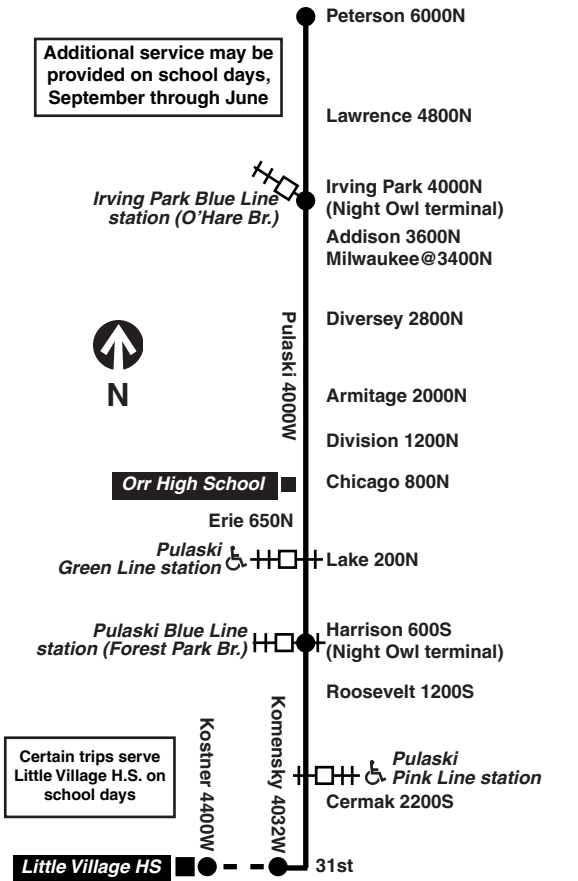

Additional notes:

All CTA buses are accessible. For accessibility help or to report concerns at stops, contact CTA Customer Service at transitchicago.com/feedback.

Federal law requires priority seating be designated for seniors and people with disabilities. **Please stand up** and yield these seats when needed for qualifying riders or when asked.

Schedules and other info in this timetable are subject to change. CTA does not assume responsibility for errors in timetables nor for inconvenience or damage resulting from delays.

Pay close attention to destination signs and announcements when boarding: added service may sometimes be provided over portions of this or any bus route and some trips can end before the furthest terminal on a line depending on service needs or time of day.

Bicycle racks are installed on the front of all CTA buses and are allowed on CTA trains during certain hours. See our [Bike & Ride brochure](#) or webpage for help on how to use racks and more.

Know before you go: Get alerts from us by text or e-mail about planned service changes every week or instant alerts for unplanned reroutes and disruptions. Sign up for CTA Updates today at transitchicago.com/updates.

For more travel information, use the Ventra app or call the RTA Travel Information Center at 312-836-7000. *Para obtener mayor información, en Español, llame al Centro de Información a 312-836-7000.*

53 Pulaski

Effective Jun. 4, 2023

Additional service may be provided on school days, September through June

Orr High School

Little Village HS

Certain trips serve Little Village H.S. on school days

N53 overnight (owl) service between Harrison and Irving Park Blue Line station

All CTA buses are accessible

Northbound

LV 31st/Komensky	Pulaski/Roosevelt	Pulaski/Erie	Pulaski/Diversey	AR Irving Pk Blue Ln	AR Pulaski/Peterson
----	3:10H	3:16a	3:29a	3:37a	3:47N
----	3:40H	3:46	3:59	4:07	4:17N
----	----	4:02	4:15	4:23	4:33
3:55a	4:05	4:15	4:28	4:36	4:46
----	----	4:30	4:43	4:51	5:01
4:25	4:35	4:45	4:58	5:06	5:16
4:50	5:00	5:10	5:23	5:31	5:41
----	----	5:22	5:35	5:43	5:53
5:11	5:22	5:33	5:47	5:56	6:06
5:27	5:39	5:51	6:06	6:16	6:28
5:40	5:52	6:04	6:19	6:30	6:42
5:53	6:05	6:17	6:32	6:43	6:55
6:04	6:16	6:28	6:43	6:55	7:07
6:13	6:26	6:39	6:55	7:07	7:20
6:22	6:35	6:48	7:05	7:17	7:31

then every 9 to 15 minutes to Pulaski/Peterson until

8:30	8:44	8:58	9:15	9:26	9:38
8:43	8:57	9:11	----	----	----
8:45	8:59	9:13	9:30	9:41	9:53
9:00	9:14	9:28	9:45	9:56	10:08
9:15	9:29	9:43	10:00	10:11	10:23
9:22	9:36	9:50	----	----	----
9:30	9:44	9:58	10:15	10:26	10:38
9:38	9:52	10:06	----	----	----
9:45	9:59	10:13	10:30	10:41	10:53
10:00	10:14	10:28	10:45	10:56	11:08
10:08	10:22	10:36	----	----	----
10:15	10:29	10:43	11:00	11:11	11:23

then every 9 to 15 minutes to Pulaski/Peterson until

1:56p	2:10p	2:24p	2:41p	2:52p	3:04p
----	----	----	----	----	----
2:05	2:19	2:33	2:50	3:01	3:13
2:13	2:28	2:43	3:02	3:13	3:26
2:22	2:37	2:51	3:11	3:22	3:35
----	----	3:00	3:19	3:31	3:43
2:31	2:47	3:02	3:23	3:35	3:48

then every 9 to 13 minutes to Pulaski/Peterson until

3:55	4:10	4:24	4:43	4:54	5:07
4:00	4:15	4:29	----	----	----
4:09	4:24	4:38	4:57	5:08	5:21
4:23	4:38	4:52	5:11	5:22	5:35
4:38	4:53	5:07	5:26	5:37	5:50
4:47	5:02	5:16	----	----	----
4:53	5:08	5:22	5:41	5:52	6:05
5:02	5:17	5:31	----	----	----
5:08	5:23	5:37	5:56	6:07	6:20
5:16	5:31	5:45	----	----	----
5:25	5:40	5:54	----	----	----
5:27	5:42	5:56	6:15	6:26	6:39
5:40	5:54	6:07	----	----	----
5:49	6:03	6:16	6:34	6:44	6:57

then every 2 to 22 minutes to Pulaski/erie until and every 19 to 23 minutes to Pulaski/Peterson until

11:40	11:50	12:00a	12:13a	12:21a	12:31a
11:45	11:55	12:05	----	----	----
12:00a	12:10a	12:20	12:33	12:41	12:51
12:20	12:30	12:40	12:53	1:01	1:11
12:40	12:50	1:00	1:13	1:21	1:31
1:00	1:10	1:20	1:33	1:41	1:51
1:26	1:36	1:46	1:59	2:06N	----
----	2:05H	2:11	----	----	----
1:56	2:06	2:16	2:29	2:36N	----
----	2:40H	2:46	2:59	3:06N	----

H - trip begins/ends at Pulaski/Harrison at time shown
N - N53 overnight (owl) service

Southbound