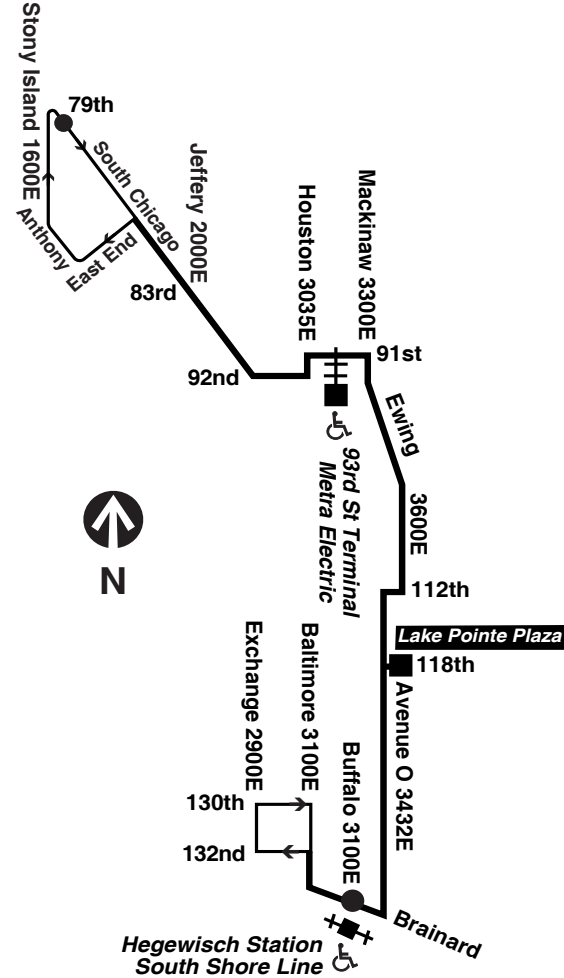

- #6 Jackson Park Express** between 67th/Stony Island and 79th/South Shore
- #15 Jeffery Local** between 67th/Jeffery and 75th/Jeffery
- #67 67th/69th/71st** between 69th/Red Line station and 67th/Jeffery
- #71 71st/South Shore** between 75th/South Shore to 92nd/Commercial
- #75 74th/75th** between 75th/Jeffery and 75th/South Shore
- #95 95th** between 92nd/Commercial and 95th/Dan Ryan Red Line station

B - trip ends at Brainard/Baltimore at time shown
C - trip begins at 92nd/Commercial at time shown

Chicago Transit Authority

30 South Chicago

Effective Jun. 4, 2023

Sunday/holiday Route

All CTA buses are accessible

transitchicago.com/bus/34

Sunday/holiday

#30 South Chicago

Northbound

LV Hege- wisch Station	118th/Ave O Lake Pointe Plaza	106th/ Ewing	100th/ Ewing	92nd/ Comm- ercial
6:25a	6:35a	6:42a	6:45a	6:52a
6:45	6:55	7:02	7:05	7:12
7:05	7:15	7:22	7:25	7:32
7:25	7:35	7:42	7:45	7:52
7:45	7:55	8:02	8:05	8:12
8:05	8:15	8:22	8:25	8:32
8:25	8:35	8:42	8:45	8:52
8:45	8:55	9:02	9:05	9:12
9:05	9:15	9:22	9:25	9:32
9:25	9:35	9:42	9:45	9:52
9:45	9:55	10:02	10:05	10:12