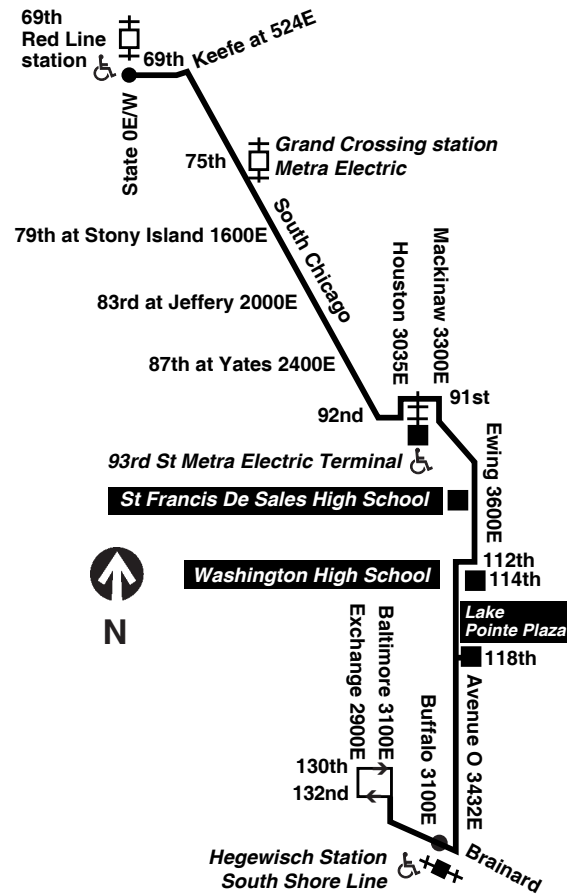

Federal law requires priority seating be designated for seniors and people with disabilities. **Please stand up** and yield these seats when needed for qualifying riders or when asked.

Schedules and other info in this timetable are subject to change. CTA does not assume responsibility for errors in timetables nor for inconvenience or damage resulting from delays.

Pay close attention to destination signs and announcements when boarding: added service may sometimes be provided over portions of this or any bus route and some trips can end before the furthest terminal on a line depending on service needs or time of day.

Bicycle racks are installed on the front of all CTA buses and are allowed on CTA trains during certain hours. See our Bike & Ride brochure or webpage for help on how to use racks and more.

Know before you go: Get alerts from us by text or e-mail about planned service changes every week or instant alerts for unplanned reroutes and disruptions. Sign up for CTA Updates today at transitchicago.com/updates.

For more travel information, use the Ventra app or call the RTA Travel Information Center at 312-836-7000. *Para obtener mayor información, en Español, llame al Centro de Información a 312-836-7000.*

30 South Chicago

Effective Jun. 4, 2023

Monday thru Saturday Route

All CTA buses are accessible

transitchicago.com/bus/34

Monday thru Friday

#30 South Chicago

Northbound

LV Hegewisch Station	118th/Ave O Lake Pointe Plaza	100th/Ewing	South Chicago/91st	South Chicago/79th	South Chicago/71st	AR 69th/Red Line
4:33a	4:41a	4:51a	5:02a	5:10a	5:15a	5:20a
5:03	5:11	5:21	5:32	5:40	5:45	5:50
5:33	5:41	5:51	6:02	6:10	6:15	6:20
5:53	6:01	6:11	6:22	6:30	6:35	6:40
6:10	6:18	6:28	6:39	6:47	6:52	6:57
6:27	6:36	6:46	6:58	7:06	7:12	7:17
6:42	6:51	7:01	7:13	7:22	7:27	7:33
6:57	7:06	7:17	7:29	7:38	7:44	7:50
7:15	7:24	7:35	7:48	7:57	8:03	8:10
7:32	7:41	7:53	8:06	8:16	8:22	8:29
7:51	8:00	8:12	8:25	8:35	8:41	8:48
8:10	8:19	8:31	8:44	8:54	9:00	9:07
8:29	8:38	8:50	9:03	9:13	9:19	9:26
8:48	8:57	9:09	9:22	9:32	9:38	9:45
9:08	9:16	9:28	9:40	9:48	9:54	10:00
9:28	9:36	9:48	9:59	10:07	10:12	10:18
9:48	9:56	10:08	10:19	10:27	10:32	10:38
10:08	10:16	10:28	10:39	10:47	10:52	10:58
10:28	10:36	10:48	10:59	11:07	11:12	11:18
10:48	10:56	11:08	11:19	11:27	11:32	11:38
11:08	11:16	11:28	11:39	11:47	11:52	11:58
11:28	11:36	11:48	11:59	12:07p	12:12p	12:18p
11:48	11:56	12:08p	12:19p	12:27	12:32	12:38
12:08p	12:16p	12:28	12:39	12:47	12:52	12:58
12:28	12:36	12:48	12:59	1:07	1:12	1:18
12:48	12:56	1:08	1:19	1:27	1:32	1:38
1:08	1:16	1:28	1:39	1:47	1:52	1:58
1:28	1:36	1:48	1:59	2:07	2:12	2:18
1:48	1:56	2:08	2:19	2:27	2:32	2:38
2:06	2:14	2:26	2:37	2:45	2:50	2:56
2:24	2:32	2:43	2:55	3:04	3:09	3:16
2:42	2:50	3:01	3:13	3:22	3:27	3:34
2:59	3:07	3:18	3:30	3:39	3:44	3:51
3:13	3:21	3:32	3:44	3:54	3:59	4:05
3:27	3:35	3:46	3:58	4:08	4:13	4:20
3:43	3:51	4:02	4:14	4:24	4:29	4:36
4:00	4:08	4:19	4:31	4:41	4:46	4:53
4:17	4:25	4:36	4:48	4:58	5:03	5:10
4:35	4:43	4:54	5:06	5:16	5:21	5:28
4:53	5:01	5:13	5:25	5:35	5:40	5:46
5:12	5:20	5:31	5:43	5:53	5:58	6:04
5:32	5:40	5:51	6:01	6:10	6:15	6:20
5:52	6:00	6:11	6:20	6:29	6:34	6:40
6:12	6:20	6:31	6:40	6:49	6:54	7:00
6:32	6:40	6:51	7:00	7:09	7:14	7:20
7:00	7:08	7:19	7:28	7:37	7:42	7:48
7:30	7:38	7:48	7:57	8:04	8:09	8:15
8:00	8:08	8:18	8:27	8:34	8:39	8:45
8:30	8:38	8:48	8:57	9:04	9:09	9:15
9:00	9:08	9:18	9:27	9:34	9:39	9:45
9:30	9:38	9:48	9:57	10:04	10:09	10:15
10:00	10:08	10:18	10:27	10:34	10:39	10:45
10:30	10:38	10:48	10:57	11:04	11:09	11:15

Southbound