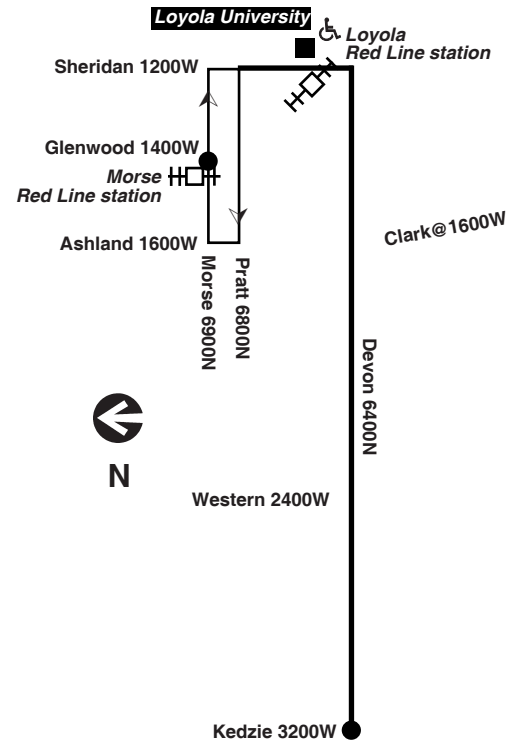

# 155 Devon

Effective Jun. 4, 2023

All CTA buses are accessible

[transitchicago.com/bus/155](http://transitchicago.com/bus/155)

**Monday thru Friday**

**#155 Devon**

**Eastbound**

LV Devon/ Kedzie	Devon/ Western	Devon/ Clark	Devon/ Broadway	AR Morse Red Line station
4:45a	4:49a	4:54a	4:56a	5:06a
5:05	5:09	5:14	5:16	5:26
5:24	5:29	5:34	5:36	5:46
5:43	5:48	5:54	5:56	6:06
5:58	6:03	6:09	6:12	6:21
6:12	6:18	6:24	6:27	6:37
6:22	6:28	6:34	6:37	6:47
6:32	6:38	6:44	6:47	6:57
6:42	6:48	6:54	6:57	7:08
6:52	6:58	7:04	7:07	7:18
7:02	7:08	7:14	7:18	7:28
7:11	7:17	7:24	7:28	7:39
7:20	7:27	7:34	7:38	7:49
7:30	7:37	7:44	7:48	7:59
7:40	7:47	7:54	7:58	8:09
7:50	7:57	8:04	8:08	8:19
8:00	8:07	8:14	8:18	8:29
8:10	8:17	8:24	8:28	8:39
8:20	8:27	8:34	8:38	8:49
8:30	8:37	8:44	8:48	8:59
8:40	8:47	8:54	8:58	9:09
8:52	8:59	9:06	9:10	9:21

**Westbound**

LV Morse Red Line station	Devon/ Broadway	Devon/ Clark	Devon/ Western	AR Devon/ Kedzie
5:10a	5:14a	5:16a	5:21a	5:26a
5:30	5:34	5:36	5:41	5:46
5:50	5:54	5:56	6:01	6:06
6:10	6:14	6:16	6:21	6:26
6:25	6:30	6:32	6:37	6:43
6:41	6:46	6:49	6:55	7:01
6:51	6:57	6:59	7:05	7:11
7:02	7:08	7:10	7:16	7:23
7:12	7:18	7:21	7:27	7:33