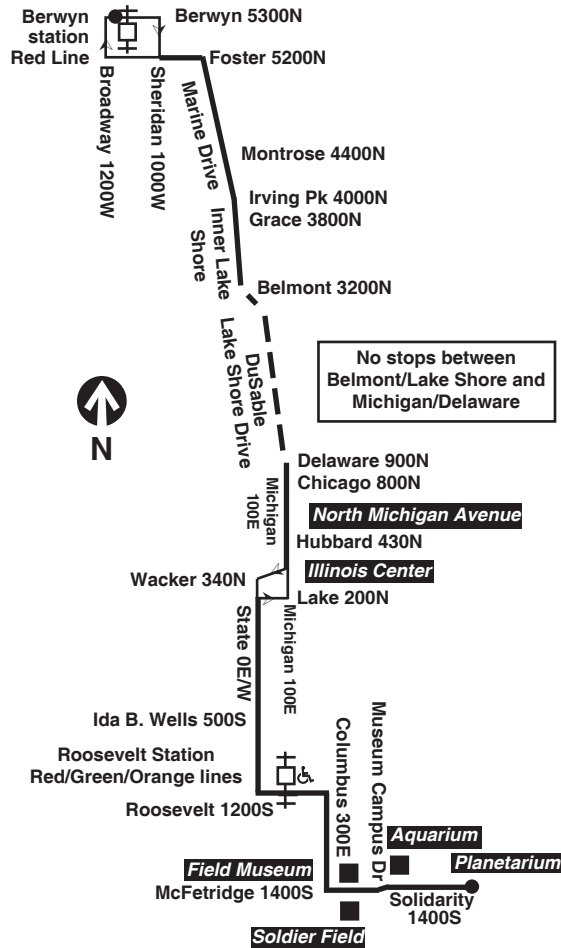

Federal law requires priority seating be designated for seniors and people with disabilities. **Please stand up** and yield these seats when needed for qualifying riders or when asked.

Schedules and other info in this timetable are subject to change. CTA does not assume responsibility for errors in timetables nor for inconvenience or damage resulting from delays.

Pay close attention to destination signs and announcements when boarding: added service may sometimes be provided over portions of this or any bus route and some trips can end before the furthest terminal on a line depending on service needs or time of day.

Bicycle racks are installed on the front of all CTA buses and are allowed on CTA trains during certain hours. See our [Bike & Ride brochure](#) or webpage for help on how to use racks and more.

Know before you go: Get alerts from us by text or e-mail about planned service changes every week or instant alerts for unplanned reroutes and disruptions. Sign up for CTA Updates today at transitchicago.com/updates.

For more travel information, use the Ventra app or call the RTA Travel Information Center at 312-836-7000. *Para obtener mayor información, en Español, llame al Centro de Información a 312-836-7000.*

Chicago Transit Authority

146 Inner Lake Shore/ Michigan Express

Effective Jun. 4, 2023

All CTA buses are accessible

transitchicago.com/bus/146

Monday thru Friday

Southbound

LV Berwyn/Broadway	Montrose/Marine	Irving Pk/Lake Shore	Belmont/Sheridan	Delaware/Michigan	Roosevelt/State	AR Adler Planetarium
5:00a	5:10a	5:12a	5:21a	5:26a	5:46a	-----
5:15	5:25	5:27	5:36	5:41	6:01	-----
5:30	5:40	5:42	5:51	5:56	6:16	6:23a
5:45	5:55	5:57	6:06	6:11	6:31	-----
6:00	6:10	6:12	6:21	6:26	6:46	6:53
6:12	6:22	6:24	6:33	6:39	6:59	7:06
6:22	6:32	6:35	6:45	6:51	7:13	7:21
6:32	6:43	6:46	6:57	7:03	7:26	7:34
6:46F	6:53	6:56	7:08	7:15	7:34H	-----
6:52	7:03	7:06	7:18	7:26	7:50	7:58
7:05F	7:13	7:16	7:28	7:36	8:00	8:08
7:09	7:20	7:23	7:36	7:44	8:08	8:16
7:20F	7:28	7:31	7:44	7:53	8:12H	-----
7:25	7:36	7:39	7:52	8:01	8:26	8:34
7:35F	7:43	7:46	8:00	8:09	8:34	8:42
7:38	7:50	7:54	8:07	8:17	8:43	8:51
7:49F	7:58	8:01	8:15	8:24	8:50	8:58
7:51	8:04	8:08	8:22	8:31	8:57	9:05
8:05	8:18	8:22	8:36	8:46	9:13	9:21
8:20	8:33	8:37	8:50	9:00	9:27	9:35
8:39	8:52	8:55	9:06	9:15	9:40	9:49
8:59	9:12	9:15	9:25	9:33	9:58	10:07
9:19	9:31	9:34	9:44	9:51	10:17	10:26
9:33	9:43	9:46	9:56	10:03	10:28	10:37
9:43	9:55	9:58	10:08	10:14	10:39	10:48

then every 24 minutes from Berwyn/Broadway and every 12 minutes from Montrose/Marine until

2:31p	2:44p	2:47p	2:57p	3:04p	3:31p	3:39p
-----	2:56	2:59	3:09	3:16	3:43	3:51
2:55	3:08	3:11	3:21	3:28	3:55	4:03
-----	3:20	3:23	3:33	3:40	4:07	4:15
3:19	3:32	3:35	3:45	3:52	4:19	4:27
-----	3:45	3:48	3:58	4:05	4:32	4:40
3:43	3:56	3:59	4:09	4:16	4:43	4:51
-----	4:08	4:11	4:21	4:28	4:55	5:03
4:07	4:20	4:23	4:33	4:40	5:09	5:17
-----	4:31	4:35	4:45	4:53	5:22	5:30
4:32	4:44	4:47	4:57	5:06	5:36	5:44
4:44	4:56	5:00	5:10	5:18	5:49	5:57
4:57	5:09	5:12	5:22	5:30	6:00	6:08
5:11	5:23	5:26	5:36	5:44	6:12	6:19
5:25	5:37	5:40	5:50	5:57	6:24	6:32
5:40	5:53	5:56	6:06	6:13	6:39	6:47
5:55	6:08	6:11	6:21	6:28	6:54	7:02
6:11	6:23	6:26	6:36	6:43	7:10	7:17
6:26	6:39	6:42	6:52	6:59	7:25	7:33
6:42	6:54	6:56	7:05	7:11	7:36	7:43
6:57	7:09	7:12	7:20	7:26	7:51	7:58
7:13	7:24	7:27	7:34	7:40	8:04	8:12
7:29	7:41	7:43	7:51	7:57	8:20	8:28
7:46	7:57	8:00	8:07	8:14	8:36	8:44
8:03	8:14	8:17	8:24	8:30	8:53	9:00
8:20	8:31	8:34	8:41	8:47	9:10	9:17
8:37	8:48	8:50	8:56	9:03	9:25	9:31
8:54	9:05	9:07	9:13	9:20	9:41	9:48
9:12	9:22	9:24	9:30	9:37	9:57	10:04
9:29	9:39	9:41	9:48	9:54	10:15	10:22
9:47	9:57	9:59	10:05	10:11	10:30	10:37
10:04	10:14	10:17	10:23	10:29	10:48	10:55
10:22	10:32	10:34	10:40	10:46	11:05	11:12
10:40	10:50	10:52	10:58	11:04	11:23	11:30

H - trip begins/ends at Harrison/State at time shown
F - trip begins at Foster/Sheridan at time shown

#146 Inner Lake Shore/Michigan Express

Northbound