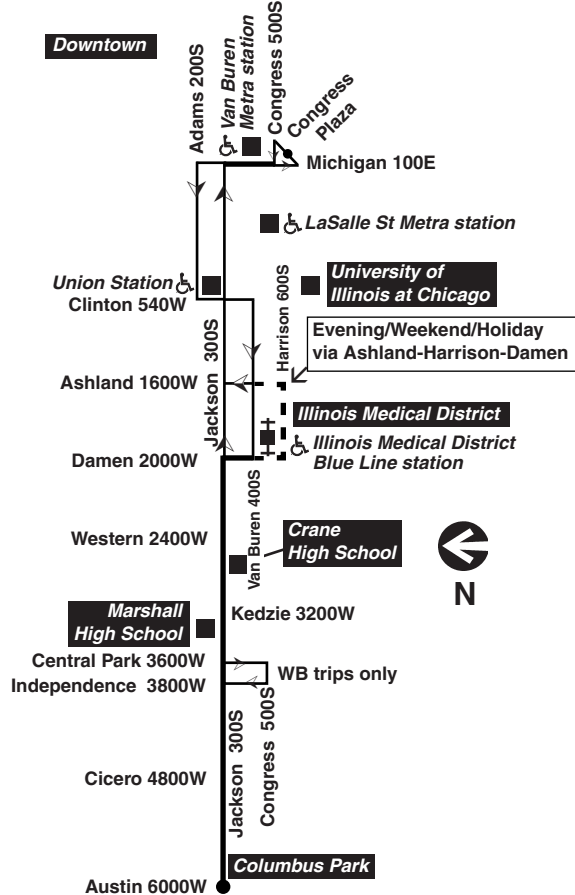

Federal law requires priority seating be designated for seniors and people with disabilities. **Please stand up** and yield these seats when needed for qualifying riders or when asked.

Schedules and other info in this timetable are subject to change. CTA does not assume responsibility for errors in timetables nor for inconvenience or damage resulting from delays.

Pay close attention to destination signs and announcements when boarding; added service may sometimes be provided over portions of this or any bus route and some trips can end before the furthest terminal on a line depending on service needs or time of day.

Bicycle racks are installed on the front of all CTA buses and are allowed on CTA trains during certain hours. See our Bike & Ride brochure or webpage for help on how to use racks and more.

Know before you go: Get alerts from us by text or e-mail about planned service changes every week or instant alerts for unplanned reroutes and disruptions. Sign up for CTA Updates today at transitchicago.com/updates.

For more travel information, use the Ventra app or call the RTA Travel Information Center at 312-836-7000. *Para obtener mayor información, en Español, llame al Centro de Información a 312-836-7000.*

Chicago Transit Authority

126 Jackson

Effective Jun. 4, 2023

Monday thru Friday #126 Jackson