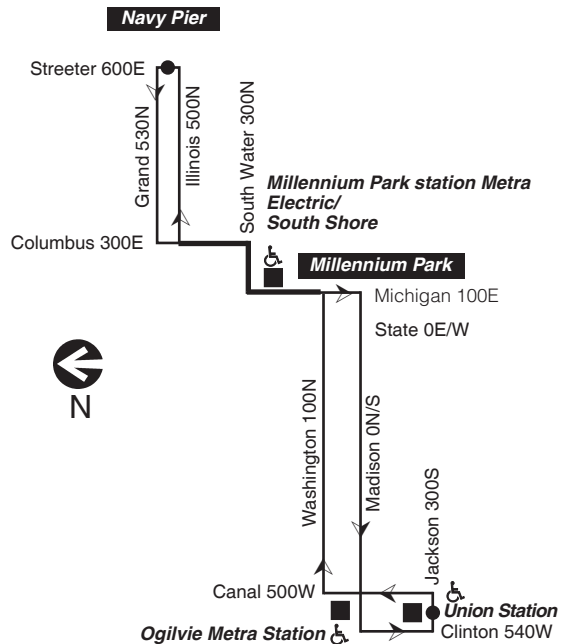

Federal law requires priority seating be designated for seniors and people with disabilities. **Please stand up** and yield these seats when needed for qualifying riders or when asked.

Schedules and other info in this timetable are subject to change. CTA does not assume responsibility for errors in timetables nor for inconvenience or damage resulting from delays.

Pay close attention to destination signs and announcements when boarding; added service may sometimes be provided over portions of this or any bus route and some trips can end before the furthest terminal on a line depending on service needs or time of day.

Bicycle racks are installed on the front of all CTA buses and are allowed on CTA trains during certain hours. See our Bike & Ride brochure or webpage for help on how to use racks and more.

Know before you go: Get alerts from us by text or e-mail about planned service changes every week or instant alerts for unplanned reroutes and disruptions. Sign up for CTA Updates today at transitchicago.com/updates.

For more travel information, use the Ventra app or call the RTA Travel Information Center at 312-836-7000. *Para obtener mayor información, en Español, llame al Centro de Información a 312-836-7000.*

Chicago Transit Authority

124 Navy Pier

Effective Jun. 4, 2023

Monday thru Friday

#124 Navy Pier

Eastbound (to Downtown and Navy Pier)

LV Union Station	Ogilvie Transp Center	AR Navy Pier
8:45a	8:50a	9:10a
9:00	9:06	9:25
9:15	9:20	9:39
9:30	9:35	9:53
9:45	9:49	10:06
9:59	10:03	10:20
10:12	10:16	10:33
10:25	10:29	10:46
10:38	10:42	10:59
10:52	10:55	11:13
11:05	11:09	11:27
11:19	11:23	11:41
11:32	11:36	11:55
11:46	11:50	12:08p
12:00p	12:04p	12:23
12:15	12:18	12:37
12:29	12:33	12:52
12:44	12:47	1:06
12:58	1:02	1:21
1:13	1:16	1:35
1:27	1:31	1:50
1:42	1:45	2:04
1:56	2:00	2:19
2:11	2:14	2:33
2:25	2:29	2:48
2:40	2:43	3:02
2:54	2:58	3:17
3:09	3:13	3:34
3:23	3:27	3:48
3:38	3:42	4:03
3:54	3:58	4:19
4:11	4:15	4:37
4:28	4:32	4:55
4:46	4:51	5:16
5:05	5:10	5:36
5:24	5:29	5:55
5:44	5:49	6:13
6:05	6:09	6:31
6:27	6:31	6:51
6:49	6:53	7:12
7:11	7:15	7:32
7:33	7:37	7:54
7:55	7:58	8:15
8:17	8:20	8:37
8:39	8:42	8:59
9:01	9:04	9:21
9:23	9:26	9:42
9:46	9:49	10:04
10:08	10:11	10:25
10:31	10:34	10:47
10:53	10:56	11:10
11:16	11:19	11:32
11:38	11:41	11:55

Westbound (to Downtown and Metra)

LV Navy Pier	Madison/State	Ogilvie Transp Center	AR Union Station
8:30a	8:50a	8:56a	8:58a
8:53	9:12	9:19	9:21
9:15	9:32	9:38	9:40
9:30	9:47	9:52	9:54
9:44	9:59	10:04	10:06
9:58	10:12	10:17	10:19
10:12	10:26	10:31	10:32
10:25	10:39	10:44	10:45
10:38	10:53	10:59	11:00
10:51	11:06	11:12	11:13
11:04	11:19	11:25	11:26
11:18	11:33	11:39	11:40
11:32	11:47	11:53	11:54
11:46	12:02p	12:07p	12:09p
12:00p	12:17	12:23	12:24
12:14	12:31	12:37	12:38
12:28	12:45	12:51	12:52
12:42	12:59	1:05	1:07
12:57	1:14	1:20	1:21
1:11	1:28	1:34	1:36
1:26	1:43	1:49	1:50
1:40	1:57	2:03	2:05
1:55	2:12	2:18	2:19
2:09	2:26	2:32	2:34
2:24	2:41	2:47	2:48
2:38	2:56	3:02	3:04
2:53	3:11	3:16	3:18
3:08	3:26	3:31	3:33
3:23	3:41	3:46	3:48
3:39	3:57	4:03	4:05
3:55	4:14	4:20	4:22
4:11	4:32	4:39	4:41
4:28	4:50	4:58	5:00
4:46	5:08	5:16	5:18
5:04	5:27	5:34	5:37
5:23	5:46	5:53	5:56
5:42	6:02	6:09	6:11
6:01	6:20	6:26	6:28
6:20	6:38	6:45	6:46
6:39	6:56	7:02	7:04
6:58	7:14	7:19	7:21
7:18	7:33	7:38	7:41
7:38	7:53	7:58	8:00
7:59	8:13	8:18	8:19
8:20	8:34	8:39	8:40
8:42	8:56	9:01	9:02
9:04	9:18	9:23	9:24
9:26	9:40	9:45	9:46
9:48	10:02	10:06	10:07
10:10	10:24	10:28	10:29
10:32	10:46	10:50	10:51
10:54	11:06	11:09	11:11
11:16	11:27	11:30	11:32
11:38	11:49	11:52	11:54
12:00a	12:11a	12:14a	12:16a

All CTA buses are accessible

transitchicago.com/bus/124