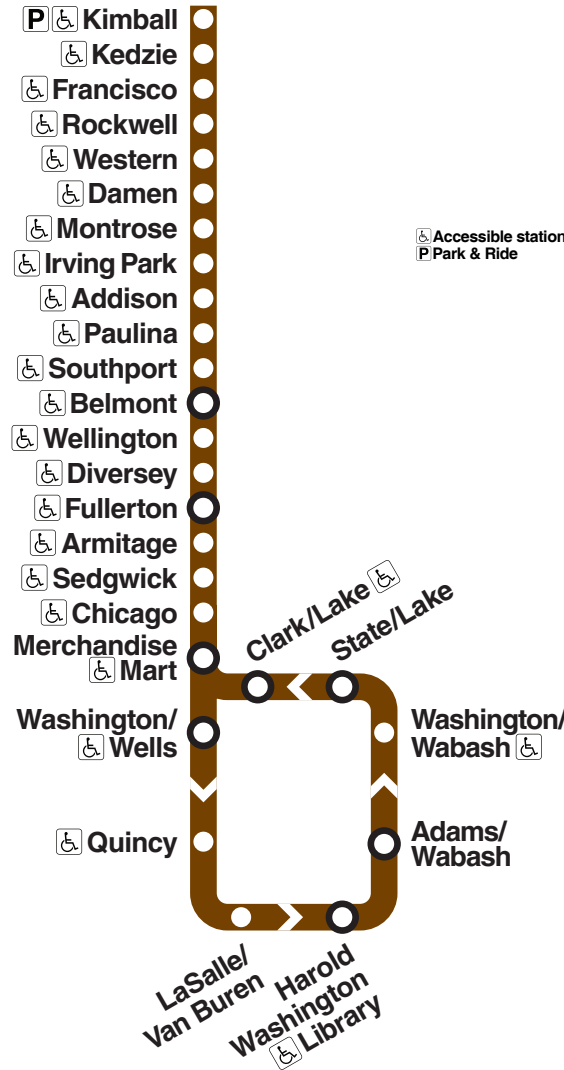

Brown Line 'L'

Effective Mar. 26, 2023

Accessible station
 Park & Ride

Service runs daily between Kimball and Loop early morning through late evening

To Loop

LV Kimball	Irving Park	Belmont	Fullerton	Merchandise Mart	AR Adams/Wabash
4:00 a	4:09 a	4:16 a	4:21 a	4:33 a	4:38 a
4:15	4:24	4:31	4:36	4:48	4:53
4:30	4:39	4:46	4:51	5:03	5:08
4:45	4:54	5:01	5:06	5:18	5:23
5:00	5:09	5:16	5:21	5:33	5:38
5:13	5:22	5:29	5:34	5:46	5:51
5:26	5:35	5:42	5:47	5:59	6:04
5:38	5:47	5:54	5:59	6:11	6:16
5:50	5:59	6:06	6:11	6:23	6:28
6:00	6:09	6:16	6:21	6:33	6:38
6:10	6:19	6:26	6:31	6:43	6:48
6:20	6:29	6:36	6:41	6:53	6:58
6:30	6:39	6:46	6:51	7:03	7:08
6:37	6:47	6:54	6:58	7:10	7:16
6:45	6:54	7:01	7:06	7:19	7:25
6:52	7:02	7:09	7:13	7:26	7:32
7:00	7:09	7:16	7:21	7:34	7:40
7:07	7:16	7:24	7:28	7:41	7:47
7:14	7:23	7:31	7:35	7:48	7:54
7:20	7:29	7:37	7:41	7:55	8:01
7:25	7:35	7:42	7:47	8:00	8:06
7:31	7:40	7:48	7:52	8:06	8:12
7:36	7:46	7:53	7:58	8:11	8:17
7:42	7:51	7:59	8:03	8:17	8:23
7:47	7:57	8:04	8:09	8:22	8:28
7:53	8:02	8:10	8:14	8:28	8:34
7:58	8:08	8:15	8:20	8:33	8:39
8:04	8:13	8:21	8:25	8:39	8:45
8:09	8:19	8:26	8:31	8:44	8:50
8:15	8:24	8:32	8:36	8:50	8:56

Sunday/holiday

To Loop

LV Kimball	Irving Park	Belmont	Fullerton	Merchandise Mart	AR Adams/Wabash
5:00a	5:09a	5:16a	5:21a	5:33a	5:38a
5:15	5:24	5:31	5:36	5:48	5:53
5:30	5:39	5:46	5:51	6:03	6:08
5:45	5:54	6:01	6:06	6:18	6:23
6:00	6:09	6:16	6:21	6:33	6:38
6:15	6:24	6:31	6:36	6:48	6:53
6:30	6:39	6:46	6:51	7:03	7:08
6:45	6:54	7:01	7:06	7:18	7:23
7:00	7:09	7:16	7:21	7:33	7:38
7:15	7:24	7:31	7:36	7:48	7:53
7:30	7:39	7:46	7:51	8:03	8:08
7:45	7:54	8:01	8:06	8:18	8:23
8:00	8:09	8:16	8:21	8:33	8:38
8:15	8:24	8:31	8:36	8:48	8:53
8:30	8:39	8:46	8:51	9:03	9:08
8:45	8:54	9:01	9:06	9:18	9:23
9:00	9:09	9:16	9:21	9:33	9:38
9:15	9:24	9:31	9:36	9:48	9:53
9:30	9:39	9:46	9:51	10:03	10:08
9:45	9:54	10:01	10:06	10:18	10:23
10:00	10:09	10:16	10:21	10:33	10:38