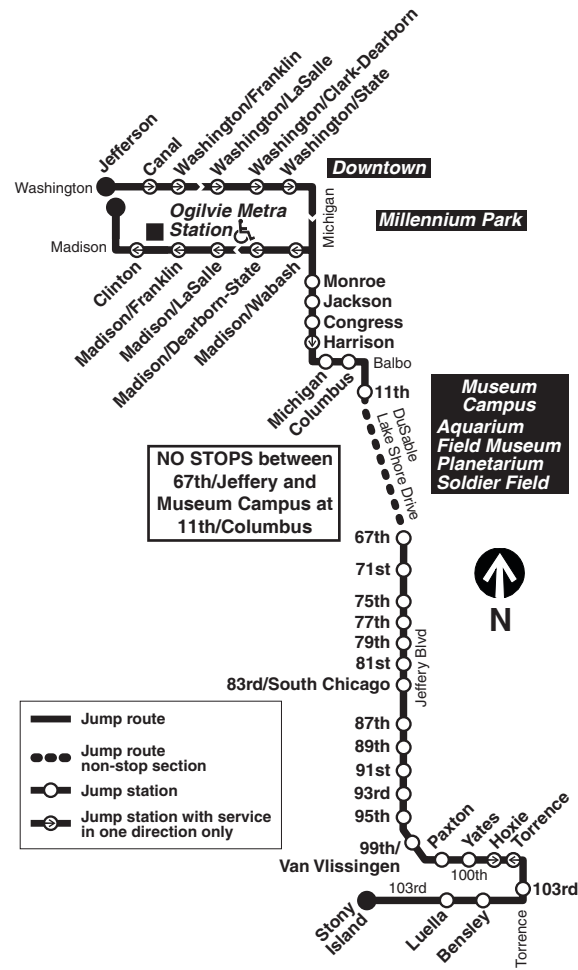

Federal law requires priority seating be designated for seniors and people with disabilities. **Please stand up** and yield these seats when needed for qualifying riders or when asked.

Schedules and other info in this timetable are subject to change. CTA does not assume responsibility for errors in timetables nor for inconvenience or damage resulting from delays.

Pay close attention to destination signs and announcements when boarding; added service may sometimes be provided over portions of this or any bus route and some trips can end before the furthest terminal on a line depending on service needs or time of day.

Bicycle racks are installed on the front of all CTA buses and are allowed on CTA trains during certain hours. See our Bike & Ride brochure or webpage for help on how to use racks and more.

Know before you go: Get alerts from us by text or e-mail about planned service changes every week or instant alerts for unplanned reroutes and disruptions. Sign up for CTA Updates today at transitchicago.com/updates.

For more travel information, use the Ventra app or call the RTA Travel Information Center at 312-836-7000. *Para obtener mayor información, en Español, llame al Centro de Información a 312-836-7000.*

Chicago Transit Authority

J14 Jeffery Jump

Effective Jan. 8, 2023

All CTA buses are accessible

transitchicago.com/bus/J14

Monday thru Friday

#J14 Jeffery Jump

Northbound

LV 103rd/ Stony Island	93rd/ Jeffery	79th/ Jeffery	67th/ Jeffery	Madison/ Wabash	AR Washington/ Jefferson
3:45a	3:55a	4:01a	4:08a	4:24a	4:32 J
4:02	4:12	4:19	4:25	4:42	4:50 J
4:20	4:30	4:36	4:43	5:00	5:07 J
4:37	4:47	4:54	5:00	5:18	5:27
4:54	5:04	5:11	5:18	5:35	5:45
5:10	5:20	5:28	5:34	5:53	6:02
5:24	5:35	5:43	5:50	6:08	6:17
5:36	5:47	5:55	6:02	6:21	6:31
5:46	5:58	6:05	6:13	6:32	6:42
5:56	6:07	6:15	6:23	6:42	6:52
6:05	6:17	6:25	6:33	6:53	7:03
6:14	6:26	6:35	6:43	7:03	7:13
6:23	6:35	6:43	6:51	7:12	7:22
6:31	6:43	6:52	7:00	7:22	7:32
6:38	6:50	6:59	7:07	7:30	7:40
6:45	6:57	7:06	7:14	7:37	7:46 J
-----	7:04	7:13	7:21	7:44	7:55
6:59	7:11	7:20	7:28	7:52	8:02
7:05	7:17	7:26	7:35	7:58	8:07 J
7:13	7:25	7:35	7:43	8:08	8:19
-----	7:34	7:43	7:52	8:16	8:28
7:30	7:42	7:52	8:00	8:25	8:37
7:39	7:52	8:01	8:10	8:35	8:46
7:49	8:02	8:11	8:20	8:45	8:54 J
7:59	8:12	8:21	8:30	8:55	9:06
8:09	8:21	8:30	8:39	9:04	9:13 J
8:19	8:31	8:40	8:49	9:14	9:25
8:29	8:41	8:50	8:59	9:22	9:31 J
8:39	8:51	8:59	9:08	9:29	9:38 J
8:49	9:01	9:09	9:18	9:38	9:48
9:01	9:13	9:21	9:30	9:49	9:59
9:15	9:26	9:35	9:43	10:02	10:12
9:30	9:41	9:50	9:58	10:17	10:26 J
9:45	9:56	10:05	10:13	10:32	10:42
10:00	10:11	10:20	10:28	10:47	10:57
10:15	10:26	10:35	10:43	11:02	11:11 J
10:30	10:41	10:50	10:58	11:16	11:27
10:45	10:56	11:05	11:13	11:31	11:42
11:00	11:11	11:20	11:28	11:47	11:58
11:15	11:26	11:35	11:43	12:02	12:11 J
11:30	11:41	11:50	11:58	12:17p	12:28

then every 15 to 16 minutes until

1:46p	1:58p	2:07p	2:15p	2:35	2:45
2:02	2:13	2:22	2:31	2:51	3:01
2:17	2:29	2:38	2:46	3:06	3:16
2:33	2:44	2:54	3:02	3:23	3:34
2:49	3:00	3:10	3:18	3:39	3:50
3:05	3:16	3:26	3:34	3:55	4:06
3:21	3:32	3:42	3:50	4:11	4:22
3:37	3:48	3:58	4:06	4:27	4:38
3:53	4:04	4:14	4:22	4:45	4:57
4:09	4:20	4:30	4:38	5:01	5:14
4:25	4:36	4:46	4:54	5:17	5:30
4:41	4:52	5:01	5:09	5:32	5:44
4:57	5:08	5:17	5:25	5:47	5:59
5:13	5:24	5:33	5:41	6:02	6:14
5:30	5:41	5:50	5:58	6:19	6:30
5:48	5:59	6:08	6:16	6:36	6:46
6:06	6:17	6:26	6:34	6:53	7:03
6:24	6:35	6:43	6:51	7:09	7:18
6:43	6:54	7:02	7:10	7:28	7:37
7:02	7:13	7:21	7:29	7:47	7:56
7:24	7:35	7:43	7:50	8:09	8:17
7:46	7:57	8:05	8:12	8:31	8:39
8:10	8:21	8:29	8:36	8:54	9:02
8:35	8:45	8:53	9:00	9:18	9:26
9:00	9:10	9:18	9:25	9:43	9:51
9:25	9:36	9:43	9:50	10:08	10:16
9:52	10:03	10:10	10:17	10:35	10:43
10:20	10:30	10:37	10:43	11:00	11:08

J - trip ends at Madison/Jefferson at time shown

Southbound

LV Wash- ington/ Jefferson	Monroe/ Wabash	67th/ Jeffery	79th/ Jeffery	87th/ Jeffery	AR 103rd/ Stony Island
5:38a	5:46a	6:02a	6:08a	6:11a	6:23a
6:07	6:16	6:33	6:39	6:43	6:55
6:36	6:47	7:05	7:12	7:16	7:29
7:00	7:12	7:31	7:39	7:43	7:56
7:23	7:36	7:54	8:02	8:06	8:20
7:47	7:59	8:18	8:26	8:30	8:43
8:10	8:25	8:43	8:51	8:55	9:08
8:33	8:48	9:06	9:14	9:18	9:31
8:54	9:08	9:27	9:34	9:38	9:51
9:14	9:28	9:46	9:54	9:58	10:11
9:34	9:47	10:05	10:12	10:16	10:29
9:54	10:06	10:25	10:32	10:36	10:49
10:14	10:26	10:44	10:51	10:55	11:08

then every 20 minutes until