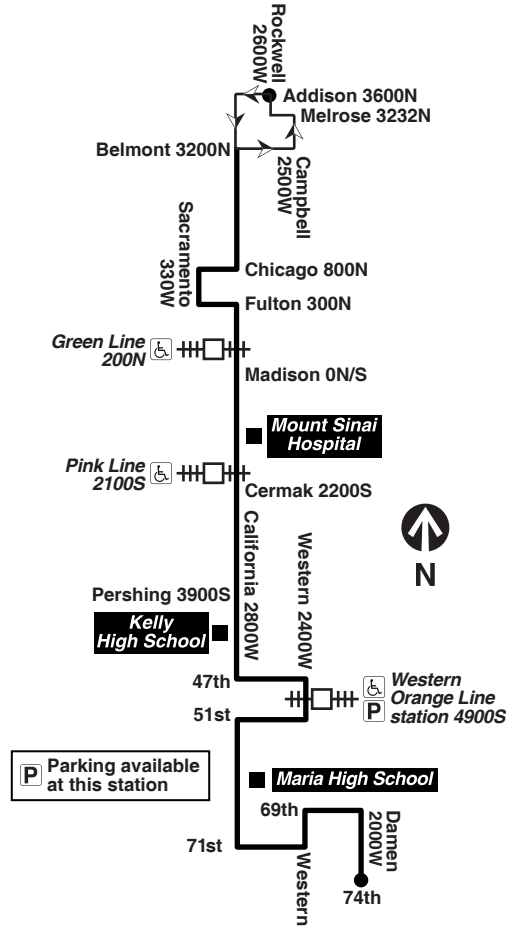

Federal law requires priority seating be designated for seniors and people with disabilities. **Please stand up** and yield these seats when needed for qualifying riders or when asked.

Schedules and other info in this timetable are subject to change. CTA does not assume responsibility for errors in timetables nor for inconvenience or damage resulting from delays.

Pay close attention to destination signs and announcements when boarding: added service may sometimes be provided over portions of this or any bus route and some trips can end before the furthest terminal on a line depending on service needs or time of day.

Bicycle racks are installed on the front of all CTA buses and are allowed on CTA trains during certain hours. See our Bike & Ride brochure or webpage for help on how to use racks and more.

Know before you go: Get alerts from us by text or e-mail about planned service changes every week or instant alerts for unplanned reroutes and disruptions. Sign up for CTA Updates today at transitchicago.com/updates.

For more travel information, use the Ventra app or call the RTA Travel Information Center at 312-836-7000. *Para obtener mayor información, en Español, llame al Centro de Información a 312-836-7000.*

Chicago Transit Authority

94 California

Effective Jan. 8, 2023

All CTA buses are accessible

transitchicago.com/bus/94

Monday thru Friday

#94 California

Northbound

LV 74th/Damen	California/59th	California/Archer	California/26th	California/Jackson	California/Milwaukee	AR Addison/Rockwell
3:40a	3:53a	4:08a	4:14a	4:23a	4:40a	4:49a
4:01	4:14	4:29	4:35	4:44	5:01	5:10
4:21	4:34	4:49	4:55	5:04	5:21	5:30
4:41	4:55	5:10	5:17	5:28	5:45	5:55
5:01	5:16	5:32	5:39	5:50	6:09	6:19
5:21	5:36	5:52	5:59	6:11	6:30	6:40
5:37	5:53	6:10	6:18	6:30	6:50	7:01
5:50	6:05	6:22	6:30	6:43	7:05	7:16
6:00	6:16	6:34	6:43	6:56	7:19	7:31
6:11	6:26	6:45	6:53	7:07	7:30	7:43
6:21	6:36	6:56	7:04	7:18	7:42	7:55
6:31	6:47	7:08	7:16	7:31	7:56	8:08
6:40	6:57	7:18	7:26	7:42	8:07	8:19
6:49	7:06	7:28	7:37	7:52	8:17	8:29
6:58	7:14	7:38	7:47	8:03	8:27	8:39
7:07	7:24	7:48	7:57	8:13	8:37	8:49
7:17	7:35	8:00	8:09	8:25	8:49	9:01
7:28	7:47	8:10	8:19	8:35	8:59	9:11
7:40	7:58	8:20	8:29	8:44	9:09	9:20
7:51	8:09	8:30	8:39	8:54	9:18	9:29
8:03	8:21	8:40	8:50	9:05	9:28	9:39
8:22	8:39	8:58	9:07	9:22	9:45	9:56
8:41	8:58	9:16	9:25	9:39	10:01	10:13
9:00	9:16	9:34	9:43	9:57	10:20	10:31
9:19	9:35	9:53	10:02	10:16	10:39	10:50
9:38	9:54	10:12	10:21	10:35	10:58	11:09
9:57	10:13	10:31	10:40	10:54	11:17	11:28
10:16	10:32	10:50	10:59	11:13	11:36	11:47
10:35	10:51	11:09	11:18	11:32	11:55	12:06
10:56	11:12	11:30	11:39	11:54	12:16p	12:28
11:17	11:33	11:52	12:00p	12:15p	12:37	12:49
11:36	11:52	12:11p	12:19	12:34	12:56	1:08
11:55	12:11p	12:30	12:38	12:53	1:15	1:27
12:14p	12:30	12:49	12:57	1:12	1:34	1:46
12:33	12:49	1:08	1:16	1:31	1:53	2:05
12:52	1:08	1:27	1:35	1:50	2:12	2:24
1:11	1:28	1:47	1:56	2:10	2:33	2:45
1:30	1:47	2:06	2:15	2:30	2:54	3:07
1:49	2:05	2:24	2:33	2:48	3:13	3:25
2:08	2:25	2:45	2:54	3:10	3:35	3:48
2:26	2:43	3:04	3:13	3:29	3:55	4:08
2:44	3:01	3:24	3:33	3:50	4:16	4:29
3:01	3:19	3:43	3:52	4:09	4:36	4:49
3:19	3:37	4:01	4:09	4:26	4:53	5:07
3:37	3:55	4:19	4:27	4:44	5:11	5:25
3:55	4:14	4:36	4:44	5:00	5:29	5:45
4:13	4:31	4:53	5:01	5:16	5:44	5:58
4:31	4:49	5:10	5:18	5:32	5:59	6:13
4:49	5:07	5:28	5:36	5:50	6:16	6:30
5:07	5:25	5:46	5:54	6:08	6:32	6:46
5:25	5:42	6:03	6:11	6:25	6:48	7:01
5:43	6:00	6:20	6:27	6:41	7:03	7:15
6:01	6:18	6:37	6:44	6:57	7:19	7:30
6:19	6:36	6:55	7:02	7:15	7:36	7:48
6:37	6:52	7:10	7:17	7:30	7:50	8:01
6:56	7:11	7:29	7:36	7:49	8:09	8:20
7:19	7:34	7:52	7:59	8:12	8:32	8:43
7:43	7:58	8:15	8:22	8:34	8:54	9:04
8:07	8:22	8:39	8:46	8:57	9:17	9:27
8:31	8:46	9:02	9:09	9:21	9:40	9:50
8:55	9:10	9:26	9:33	9:45	10:04	10:14
9:20	9:34	9:49	9:56	10:07	10:26	10:35
9:45	9:59	10:14	10:21	10:31	10:49	10:59
10:10	10:23	10:38	10:45	10:55	11:12	11:22
10:35	10:48	11:03	11:10	11:20	11:37	11:47
11:00	11:13	11:28	11:35	11:45	12:02a	12:12a

Southbound